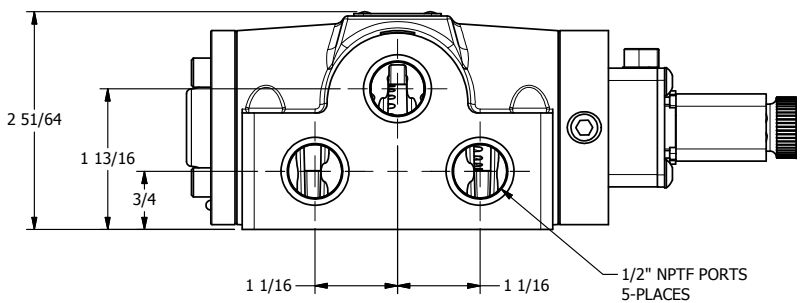

4

3

2

1

11mm/INDUSTRIAL TYPE B
DIN 43650 STYLE

$\phi 17/64$
4-PLACES

1/2" NPTF PORTS
5-PLACES

AAA
PRODUCTS
INTERNATIONAL

**AAA PRODUCTS
INTERNATIONAL**
7114 Harry Hines Blvd
Dallas, TX 75235

TITLE: 1/2" SIDE PORT, SNGL SOL, 2 POS,
SPRING RTRN, LCKNG OVRD,
DUST EXCLDR

DRAWING NO.:
DIM_ESO40L

4

3

2

1

THE INFORMATION CONTAINED WITHIN THIS DOCUMENT IS PROPRIETARY TO AAA PRODUCTS AND MAY NOT BE DISCLOSED WITHOUT PRIOR WRITTEN CONSENT