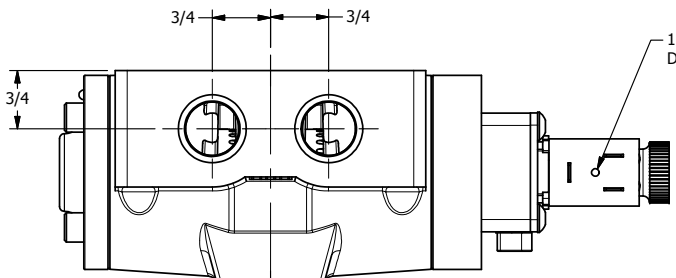

4

3

2

1

11mm/INDUSTRIAL TYPE B
DIN 43650 STYLE

$\phi 17/64$
4-PLACES

1/2" NPTF PORTS
5-PLACES

AAA
PRODUCTS
INTERNATIONAL

**AAA PRODUCTS
INTERNATIONAL**
7114 Harry Hines Blvd
Dallas, TX 75235

TITLE: 1/2" SIDE PORT, SNGL SOL, 2 POS,
SPRING RTRN, LCKNG OVRD,
DUST EXCLDR

DRAWING NO.:
DIM_ESO40L

4

3

2

1

THE INFORMATION CONTAINED WITHIN THIS DOCUMENT IS PROPRIETARY TO AAA PRODUCTS AND MAY NOT BE DISCLOSED WITHOUT PRIOR WRITTEN CONSENT