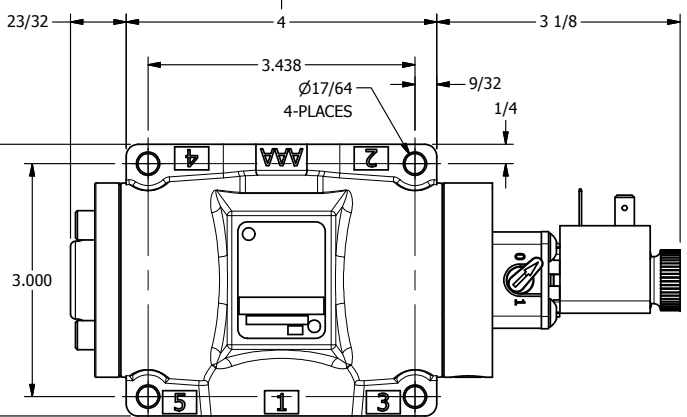

4

3

2

1

11mm/INDUSTRIAL TYPE B
DIN 43650 STYLE

$\phi 17/64$
4-PLACES

1/2" NPTF PORTS
5-PLACES

AAA
PRODUCTS
INTERNATIONAL

**AAA PRODUCTS
INTERNATIONAL**
7114 Harry Hines Blvd
Dallas, TX 75235

TITLE: 1/2" SIDE PORT, SNGL SOL, 2 POS,
SPRING RTRN, LCKNG OVRD,
DUST EXCLDR

DRAWING NO.:
DIM_ESO40L

4

3

2

1

THE INFORMATION CONTAINED WITHIN THIS DOCUMENT IS PROPRIETARY TO AAA PRODUCTS AND MAY NOT BE DISCLOSED WITHOUT PRIOR WRITTEN CONSENT