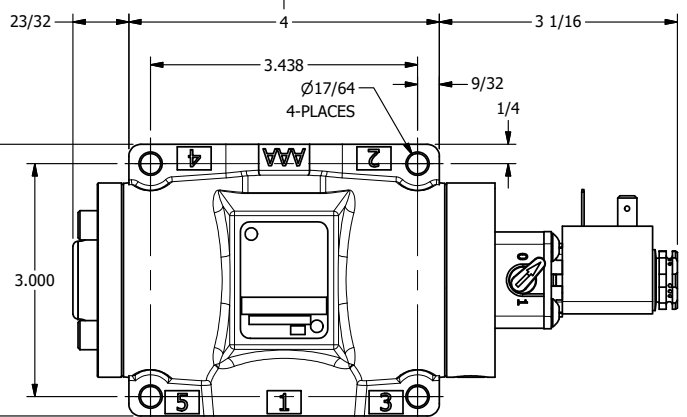

4

3

2

1

11mm/INDUSTRIAL TYPE B  
DIN 43650 STYLE

1/2" NPTF PORTS  
5-PLACES

**AAA**  
PRODUCTS  
INTERNATIONAL

**AAA PRODUCTS INTERNATIONAL**  
7114 Harry Hines Blvd  
Dallas, TX 75235

TITLE: 1/2" SIDE PORT, SNGL SOL, 2 POS,  
SPRING RTRN, LCKNG OVRD, SIDE VENT

DRAWING NO.:  
DIM\_ESO40C

4

3

2

1

THE INFORMATION CONTAINED WITHIN THIS DOCUMENT IS PROPRIETARY TO AAA PRODUCTS AND MAY NOT BE DISCLOSED WITHOUT PRIOR WRITTEN CONSENT