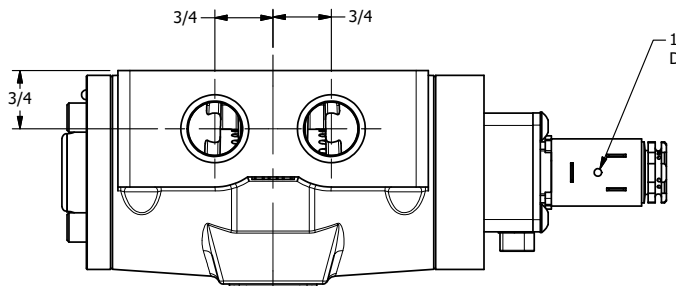

4

3

2

1

11mm/INDUSTRIAL TYPE B  
DIN 43650 STYLE

1/2" NPTF PORTS  
5-PLACES

**AAA**  
PRODUCTS  
INTERNATIONAL

**AAA PRODUCTS INTERNATIONAL**  
7114 Harry Hines Blvd  
Dallas, TX 75235

TITLE: 1/2" SIDE PORT, SNGL SOL, 2 POS,  
SPRING RTRN, LCKNG OVRD, SIDE VENT

DRAWING NO.:  
DIM\_ESO40C

4

3

2

1

THE INFORMATION CONTAINED WITHIN THIS DOCUMENT IS PROPRIETARY TO AAA PRODUCTS AND MAY NOT BE DISCLOSED WITHOUT PRIOR WRITTEN CONSENT