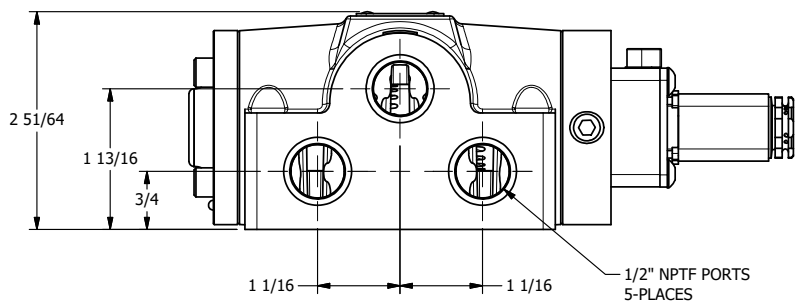

4

3

2

1

11mm/INDUSTRIAL TYPE B  
DIN 43650 STYLE

1/2" NPTF PORTS  
5-PLACES

**AAA**  
PRODUCTS  
INTERNATIONAL

**AAA PRODUCTS INTERNATIONAL**  
7114 Harry Hines Blvd  
Dallas, TX 75235

TITLE: 1/2" SIDE PORT, SNGL SOL, 2 POS,  
SPRING RTRN, LCKNG OVRD, SIDE VENT

DRAWING NO.:  
DIM\_ESO40C

4

3

2

1

THE INFORMATION CONTAINED WITHIN THIS DOCUMENT IS PROPRIETARY TO AAA PRODUCTS AND MAY NOT BE DISCLOSED WITHOUT PRIOR WRITTEN CONSENT