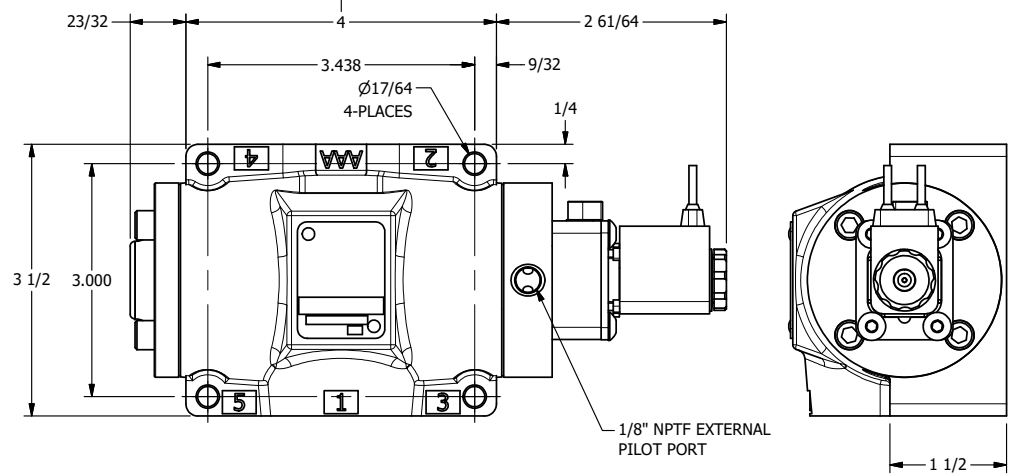

4

3

2

1

AAA
PRODUCTS
INTERNATIONAL

AAA PRODUCTS INTERNATIONAL
7114 Harry Hines Blvd
Dallas, TX 75235

TITLE: $1/2$ " SIDE PORT, SNGL SOL, 2 POS,
SPR RTRN, FYLING LEAD,
LCKNG OVRD, EXT PILOT

DRAWING NO.:
DIM_ESO4MOZ