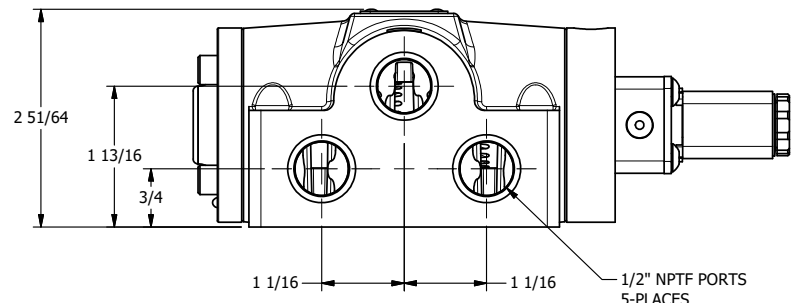

4

3

2

1

AAA
PRODUCTS
INTERNATIONAL

AAA PRODUCTS INTERNATIONAL
7114 Harry Hines Blvd
Dallas, TX 75235

TITLE: $1/2$ " SIDE PORT, SNGL SOL, 2 POS,
SPR RTRN, FYLING LEAD,
LCKNG OVRD, EXT PILOT

DRAWING NO.:
DIM_ESO4MOZ