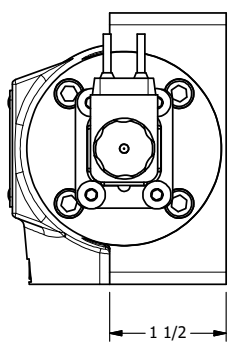

4

3

2

1

**AAA**  
PRODUCTS  
INTERNATIONAL

**AAA PRODUCTS  
INTERNATIONAL**  
7114 Harry Hines Blvd  
Dallas, TX 75235

TITLE: 1/2" SIDE PORT, SNGL SOL, 2 POS,  
SPR RTRN, FLYING LEAD,  
SIDE VENT, EXT PILOT

DRAWING NO.:  
DIM\_ESO4MCZ

THE INFORMATION CONTAINED WITHIN THIS DOCUMENT IS PROPRIETARY TO AAA PRODUCTS AND MAY NOT BE DISCLOSED WITHOUT PRIOR WRITTEN CONSENT

4

3

2

B

B

A