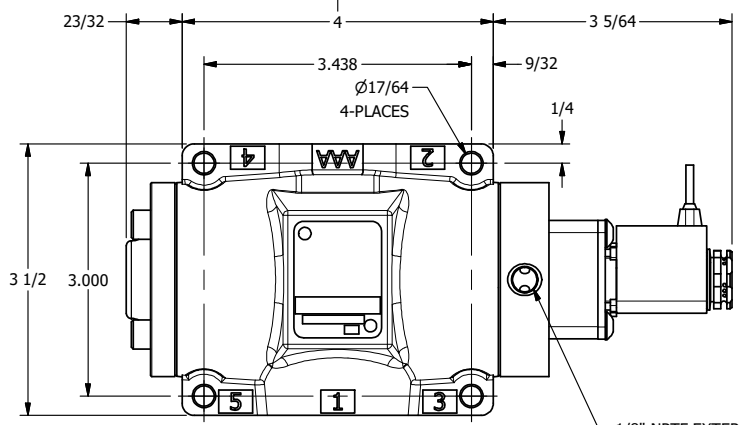

4

3

2

1

**AAA**  
PRODUCTS  
INTERNATIONAL

**AAA PRODUCTS  
INTERNATIONAL**  
7114 Harry Hines Blvd  
Dallas, TX 75235

TITLE: 1/2" SIDE PORT, SNGL SOL, 2 POS,  
SPR RTRN, FLYING LEAD,  
SIDE VENT, EXT PILOT

DRAWING NO.:  
DIM\_ESO4MCZ

THE INFORMATION CONTAINED WITHIN THIS DOCUMENT IS PROPRIETARY TO AAA PRODUCTS AND MAY NOT BE DISCLOSED WITHOUT PRIOR WRITTEN CONSENT

4

3

2

B

B

A