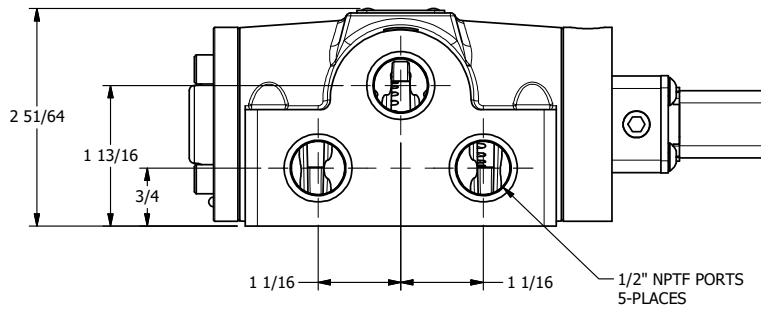

4

3

2

1

**AAA**  
PRODUCTS  
INTERNATIONAL

**AAA PRODUCTS  
INTERNATIONAL**  
7114 Harry Hines Blvd  
Dallas, TX 75235

TITLE: 1/2" SIDE PORT, SNGL SOL, 2 POS,  
SPR RTRN, FLYING LEAD,  
SIDE VENT, EXT PILOT