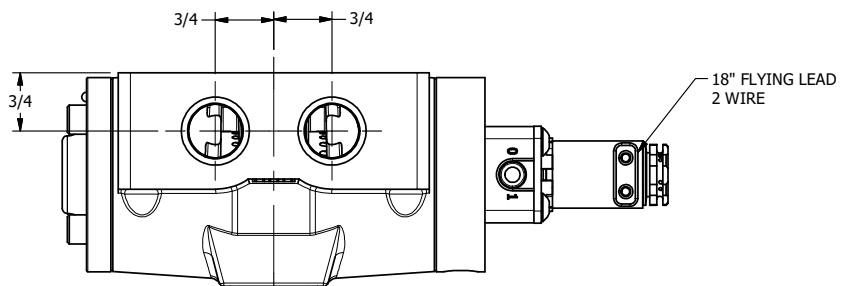

4

3

2

1

**AAA**  
PRODUCTS  
INTERNATIONAL

**AAA PRODUCTS  
INTERNATIONAL**  
7114 Harry Hines Blvd  
Dallas, TX 75235

TITLE: 1/2" SIDE PORT, SNGL SOL, 2 POS,  
SPR RTRN, FLYING LEAD,  
SIDE VENT, EXT PILOT