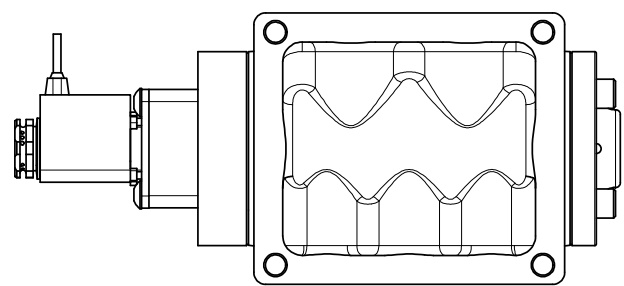

4

3

2

1

**AAA**  
PRODUCTS  
INTERNATIONAL

**AAA PRODUCTS  
INTERNATIONAL**  
7114 Harry Hines Blvd  
Dallas, TX 75235

TITLE: 1/2" SIDE PORT, SNGL SOL, 2 POS,  
SPR RTRN, FLYING LEAD,  
SIDE VENT, EXT PILOT