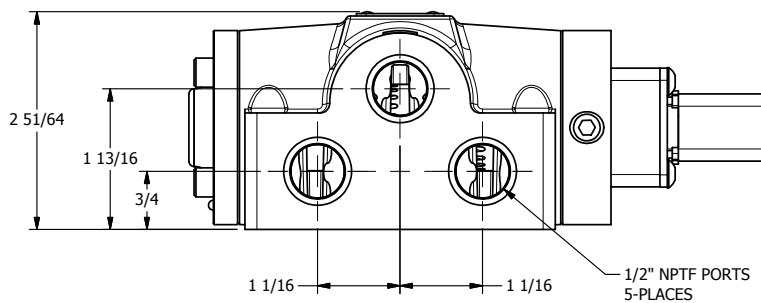

4

3

2

1

AAA
PRODUCTS
INTERNATIONAL

**AAA PRODUCTS
INTERNATIONAL**
7114 Harry Hines Blvd
Dallas, TX 75235

TITLE: 1/2" SIDE PORT, SNGL SOL, 2 POS,
SPR RTRN, FLYING LEAD, SIDE VENT

DRAWING NO.:
DIM_ESO4MC