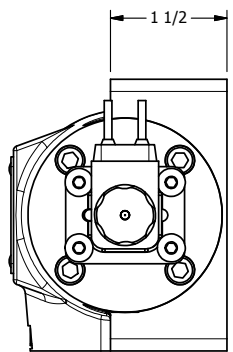

4

3

2

1

AAA
PRODUCTS
INTERNATIONAL

**AAA PRODUCTS
INTERNATIONAL**
7114 Harry Hines Blvd
Dallas, TX 75235

TITLE: 1/2" SIDE PORT, SNGL SOL, 2 POS,
SPR RTRN, FLYING LEAD, SIDE VENT

DRAWING NO.:
DIM_ESO4MC