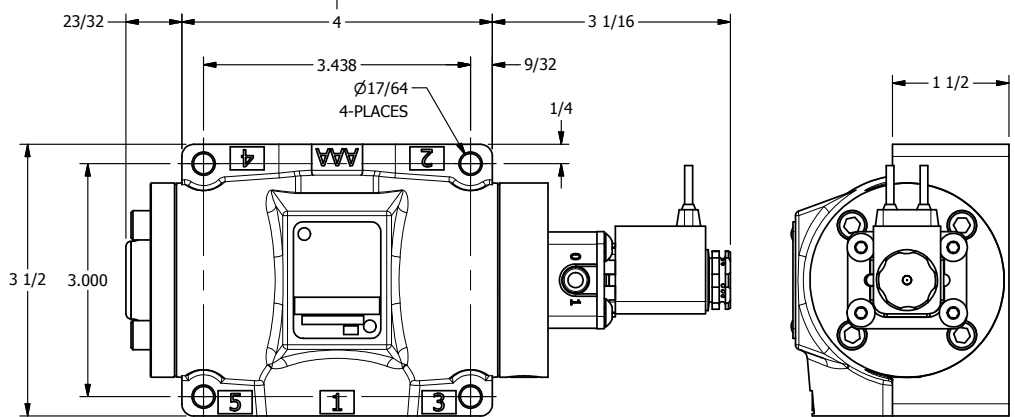

4

3

2

1

AAA
PRODUCTS
INTERNATIONAL

**AAA PRODUCTS
INTERNATIONAL**
7114 Harry Hines Blvd
Dallas, TX 75235

TITLE: 1/2" SIDE PORT, SNGL SOL, 2 POS,
SPR RTRN, FLYING LEAD, SIDE VENT

DRAWING NO.:
DIM_ESO4MC