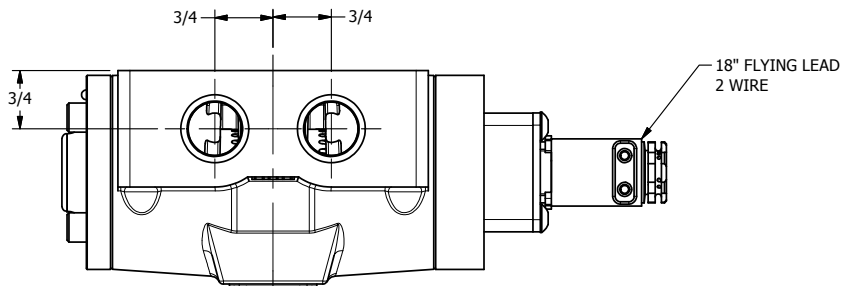

4

3

2

1

AAA
PRODUCTS
INTERNATIONAL

**AAA PRODUCTS
INTERNATIONAL**
7114 Harry Hines Blvd
Dallas, TX 75235

TITLE: 1/2" SIDE PORT, SNGL SOL, 2 POS,
SPR RTRN, FLYING LEAD, SIDE VENT

DRAWING NO.:
DIM_ESO4MC