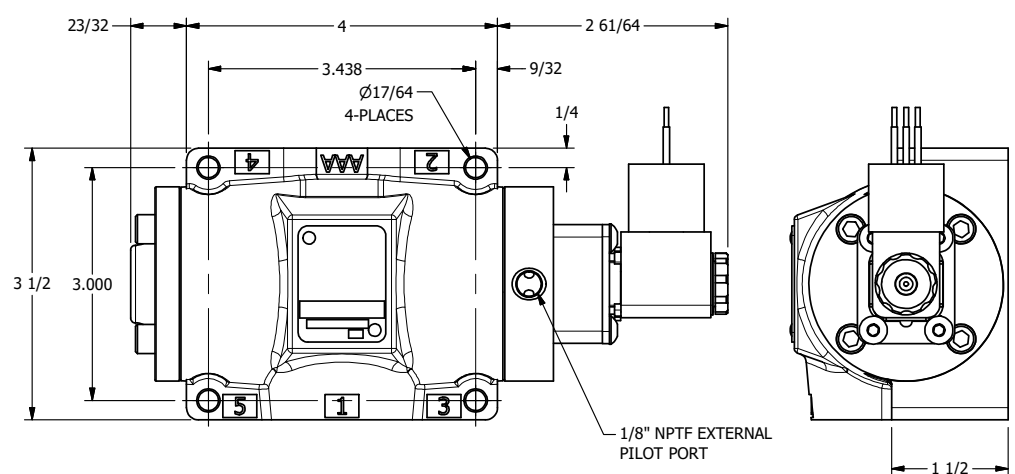

4

3

2

1

**AAA**  
PRODUCTS  
INTERNATIONAL

**AAA PRODUCTS  
INTERNATIONAL**  
7114 Harry Hines Blvd  
Dallas, TX 75235

TITLE: 1/2" SIDE PORT, SNGL SOL, 2 POS,  
SPR RTRN, MOLD-OVER, EXT PILOT

DRAWING NO.:  
DIM\_ES04JZ