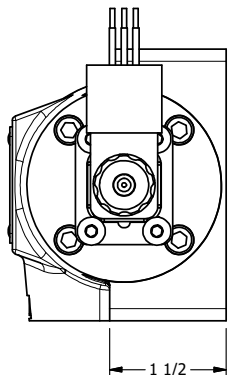

4

3

2

1

**AAA**  
PRODUCTS  
INTERNATIONAL

**AAA PRODUCTS  
INTERNATIONAL**  
7114 Harry Hines Blvd  
Dallas, TX 75235

TITLE: 1/2" SIDE PORT, SNGL SOL, 2 POS,  
SPR RTRN, MOLD-OVER, EXT PILOT

DRAWING NO.:  
DIM\_ES04JZ