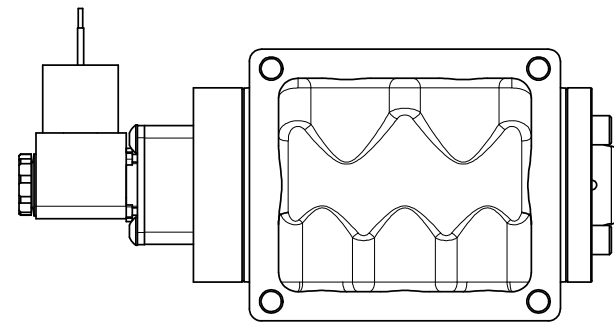

4

3

2

1

**AAA**  
PRODUCTS  
INTERNATIONAL

**AAA PRODUCTS  
INTERNATIONAL**  
7114 Harry Hines Blvd  
Dallas, TX 75235

TITLE: 1/2" SIDE PORT, SNGL SOL, 2 POS,  
SPR RTRN, MOLD-OVER, EXT PILOT

DRAWING NO.:  
DIM\_ES04JZ