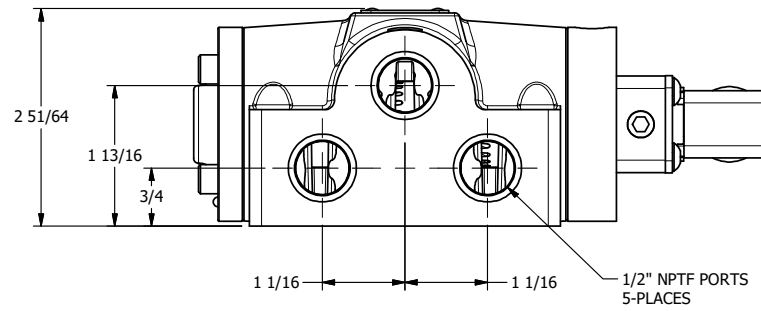

4

3

2

1

**AAA**  
PRODUCTS  
INTERNATIONAL

**AAA PRODUCTS  
INTERNATIONAL**  
7114 Harry Hines Blvd  
Dallas, TX 75235

TITLE: 1/2" SIDE PORT, SNGL SOL, 2 POS,  
SPR RTRN, MOLD-OVER, EXT PILOT

DRAWING NO.:  
DIM\_ES04JZ