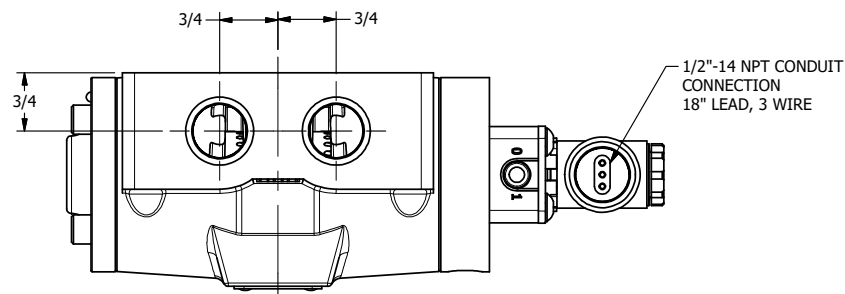

4

3

2

1

**AAA**  
PRODUCTS  
INTERNATIONAL

**AAA PRODUCTS  
INTERNATIONAL**  
7114 Harry Hines Blvd  
Dallas, TX 75235

TITLE: 1/2" SIDE PORT, SNGL SOL, 2 POS,  
SPR RTRN, MOLD-OVER, EXT PILOT

DRAWING NO.:  
DIM\_ES04JZ