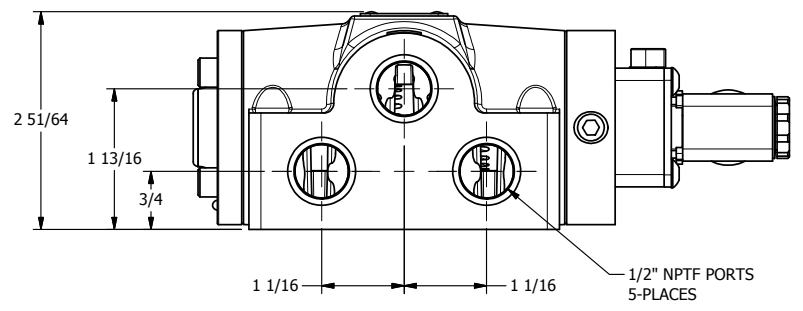

4

3

2

1

**AAA**  
PRODUCTS  
INTERNATIONAL

**AAA PRODUCTS  
INTERNATIONAL**  
7114 Harry Hines Blvd  
Dallas, TX 75235

TITLE: 1/2" SIDE PORT, SNGL SOL, 2 POS,  
SPR RTRN, MOLD-OVER, LCKNG OVRD

DRAWING NO.:  
DIM\_ESO4JO