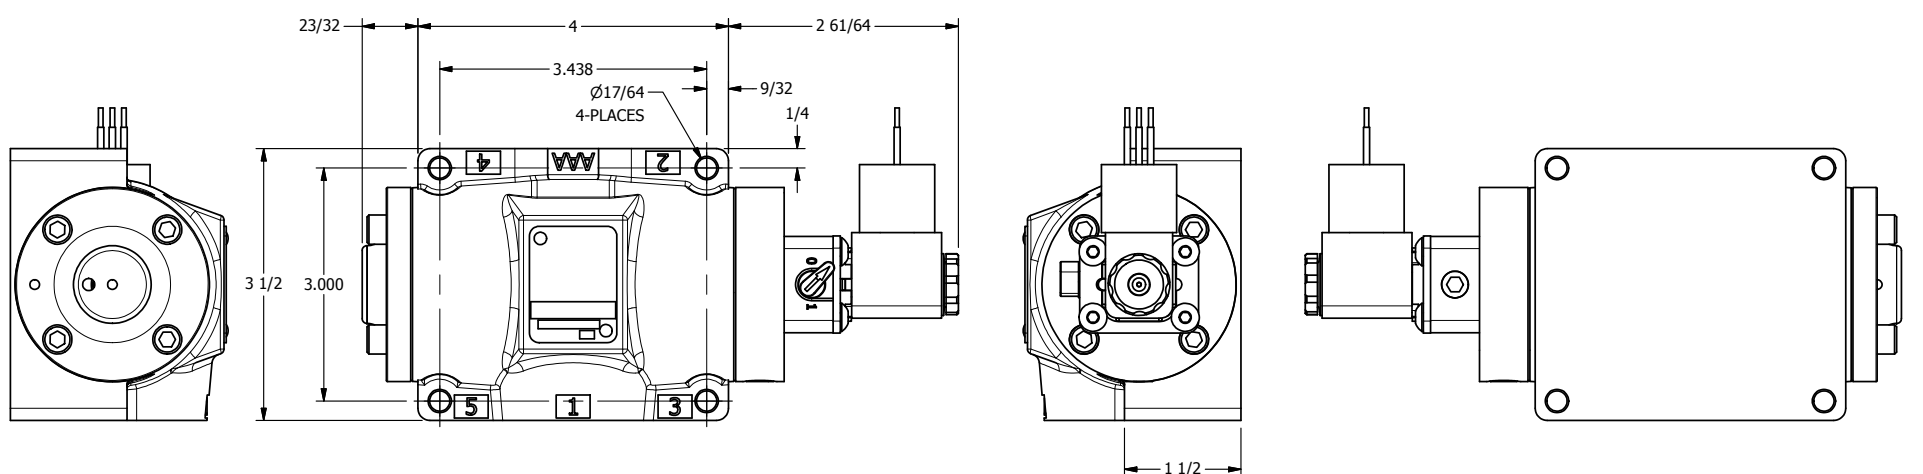

4

3

2

1

B

B

A

A

4

3

2

1

AAA
PRODUCTS
INTERNATIONAL

**AAA PRODUCTS
INTERNATIONAL**
7114 Harry Hines Blvd
Dallas, TX 75235

TITLE: 1/2" SIDE PORT, SNGL SOL, 2 POS,
SPR RTRN, MOLD-OVER, LCKNG OVRD

DRAWING NO.:
DIM_ESO4JO

THE INFORMATION CONTAINED WITHIN THIS DOCUMENT IS PROPRIETARY TO AAA PRODUCTS AND MAY NOT BE DISCLOSED WITHOUT PRIOR WRITTEN CONSENT