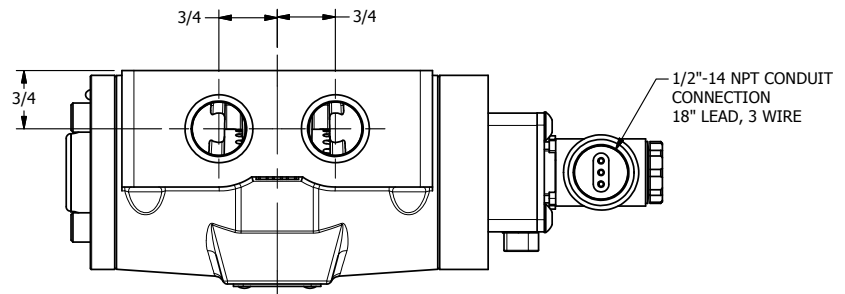

4

3

2

1

B

B

A

A

4

3

2

1

AAA
PRODUCTS
INTERNATIONAL

**AAA PRODUCTS
INTERNATIONAL**
7114 Harry Hines Blvd
Dallas, TX 75235

TITLE: 1/2" SIDE PORT, SNGL SOL, 2 POS,
SPR RTRN, MOLD-OVER, LCKNG OVRD

DRAWING NO.:
DIM_ESO4JO

THE INFORMATION CONTAINED WITHIN THIS DOCUMENT IS PROPRIETARY TO AAA PRODUCTS AND MAY NOT BE DISCLOSED WITHOUT PRIOR WRITTEN CONSENT