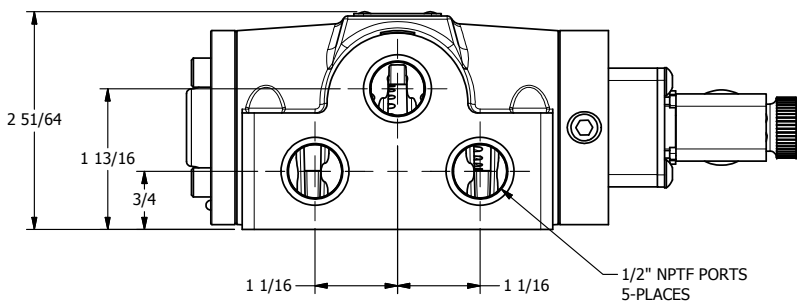

4 3 2 1

**AAA**  
PRODUCTS  
INTERNATIONAL

**AAA PRODUCTS  
INTERNATIONAL**  
7114 Harry Hines Blvd  
Dallas, TX 75235

TITLE: 1/2" SIDE PORT, SNGL SOL, 2 POS,  
SPRING RTRN, MOLD-OVER,  
DUST EXCLDR

DRAWING NO.:  
DIM\_ESO4JL