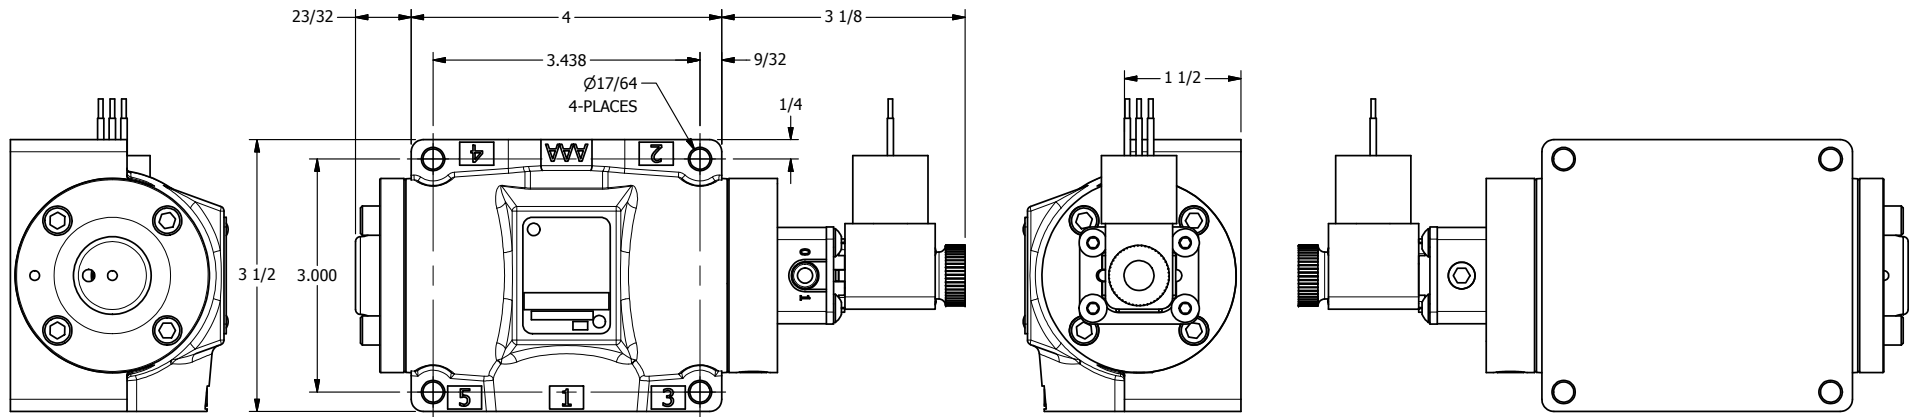

4 3 2 1

**AAA**  
PRODUCTS  
INTERNATIONAL

**AAA PRODUCTS  
INTERNATIONAL**  
7114 Harry Hines Blvd  
Dallas, TX 75235

TITLE: 1/2" SIDE PORT, SNGL SOL, 2 POS,  
SPRING RTRN, MOLD-OVER,  
DUST EXCLDR

DRAWING NO.:  
DIM\_ESO4JL