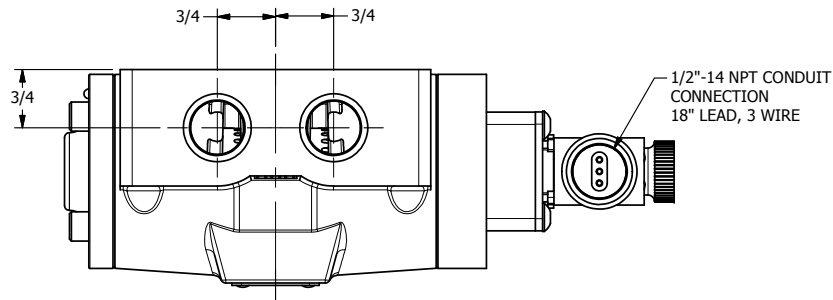

4 3 2 1

**AAA**  
PRODUCTS  
INTERNATIONAL

**AAA PRODUCTS  
INTERNATIONAL**  
7114 Harry Hines Blvd  
Dallas, TX 75235

TITLE: 1/2" SIDE PORT, SNGL SOL, 2 POS,  
SPRING RTRN, MOLD-OVER,  
DUST EXCLDR

DRAWING NO.:  
DIM\_ESO4JL