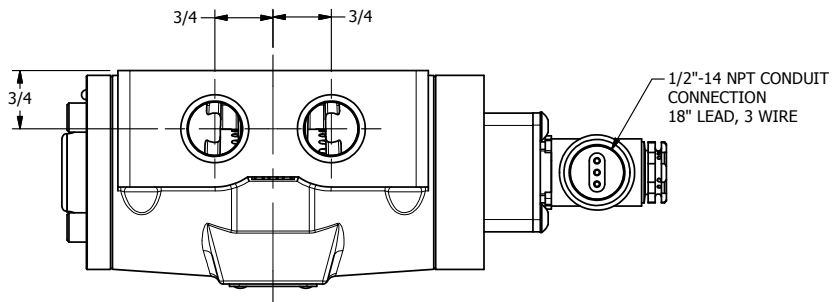

4 3 2 1

**AAA**  
PRODUCTS  
INTERNATIONAL

**AAA PRODUCTS  
INTERNATIONAL**  
7114 Harry Hines Blvd  
Dallas, TX 75235

TITLE: 1/2" SIDE PORT, SNGL SOL, 2 POS,  
SPRING RTRN, MOLD-OVER, SIDE VENT

DRAWING NO.:  
DIM\_ESO4JC