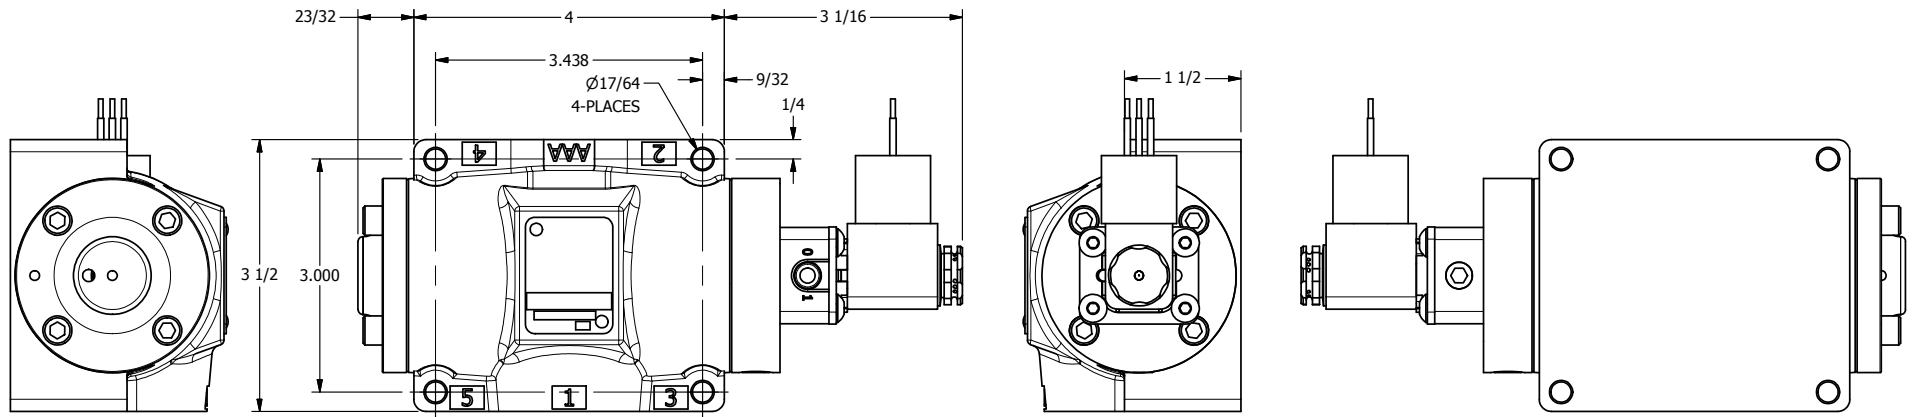

4 3 2 1

**AAA**  
PRODUCTS  
INTERNATIONAL

**AAA PRODUCTS  
INTERNATIONAL**  
7114 Harry Hines Blvd  
Dallas, TX 75235

TITLE: 1/2" SIDE PORT, SNGL SOL, 2 POS,  
SPRING RTRN, MOLD-OVER, SIDE VENT

DRAWING NO.:  
DIM\_ESO4JC