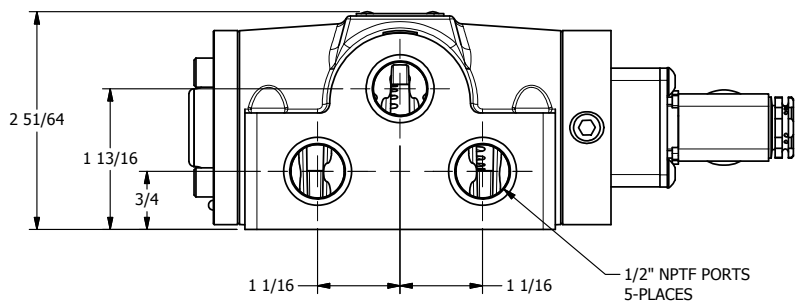

4 3 2 1

**AAA**  
PRODUCTS  
INTERNATIONAL

**AAA PRODUCTS  
INTERNATIONAL**  
7114 Harry Hines Blvd  
Dallas, TX 75235

TITLE: 1/2" SIDE PORT, SNGL SOL, 2 POS,  
SPRING RTRN, MOLD-OVER, SIDE VENT

DRAWING NO.:  
DIM\_ESO4JC