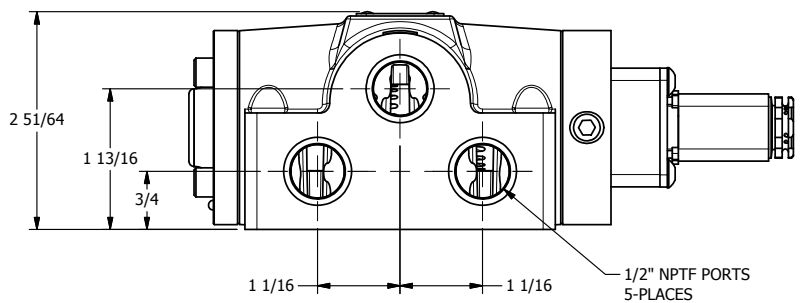

4

3

2

1

AAA
PRODUCTS
INTERNATIONAL

**AAA PRODUCTS
INTERNATIONAL**
7114 Harry Hines Blvd
Dallas, TX 75235

TITLE: 1/2" SIDE PORT, SNGL SOL, 2 POS,
SPRING RTRN, SIDE VENT

DRAWING NO.:
DIM_ESO4C