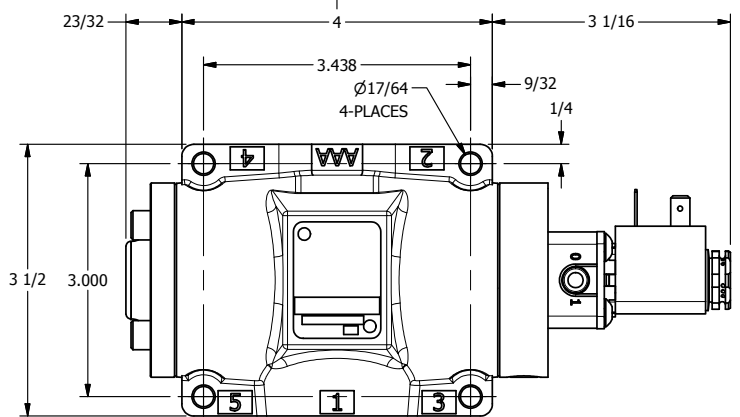

4

3

2

1

AAA
PRODUCTS
INTERNATIONAL

**AAA PRODUCTS
INTERNATIONAL**
7114 Harry Hines Blvd
Dallas, TX 75235

TITLE: 1/2" SIDE PORT, SNGL SOL, 2 POS,
SPRING RTRN, SIDE VENT

DRAWING NO.:
DIM_ESO4C