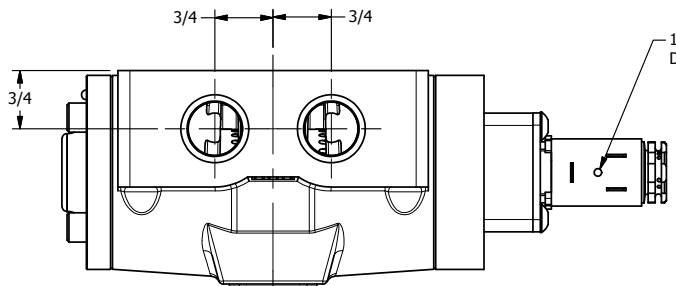

4

3

2

1

AAA
PRODUCTS
INTERNATIONAL

**AAA PRODUCTS
INTERNATIONAL**
7114 Harry Hines Blvd
Dallas, TX 75235

TITLE: 1/2" SIDE PORT, SNGL SOL, 2 POS,
SPRING RTRN, SIDE VENT

DRAWING NO.:
DIM_ESO4C