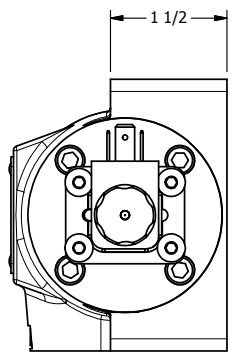

4

3

2

1

AAA
PRODUCTS
INTERNATIONAL

**AAA PRODUCTS
INTERNATIONAL**
7114 Harry Hines Blvd
Dallas, TX 75235

TITLE: 1/2" SIDE PORT, SNGL SOL, 2 POS,
SPRING RTRN, SIDE VENT

DRAWING NO.:
DIM_ESO4C