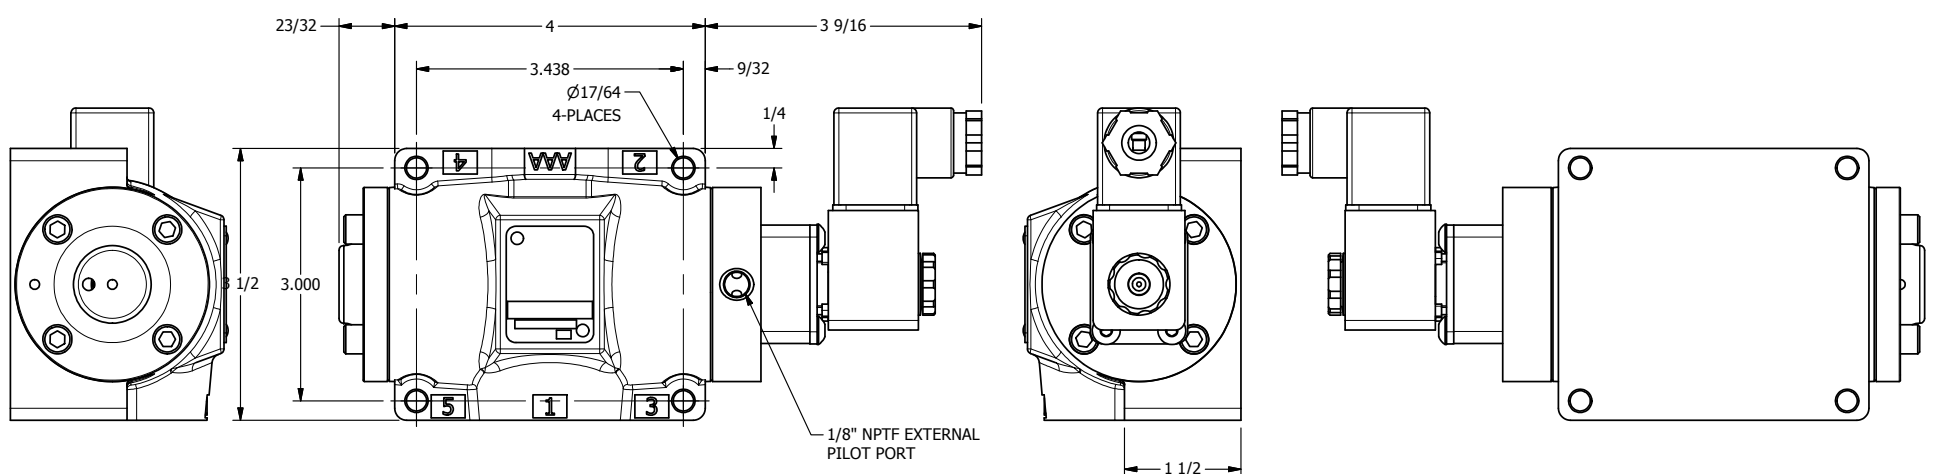

4 3 2 1

AAA
PRODUCTS
INTERNATIONAL

**AAA PRODUCTS
INTERNATIONAL**
7114 Harry Hines Blvd
Dallas, TX 75235

TITLE: 1/2" SIDE PORT, SNGL SOL, 2 POS,
SPR RTRN, INTR SAFE, EXT PILOT

DRAWING NO.:
DIM_ESO4AZ

4 3 2 1