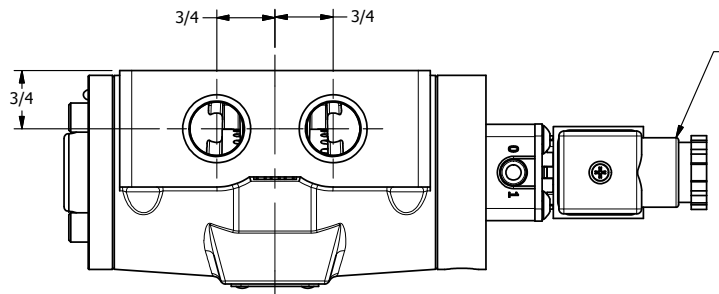

4 3 2 1

AAA
PRODUCTS
INTERNATIONAL

**AAA PRODUCTS
INTERNATIONAL**
7114 Harry Hines Blvd
Dallas, TX 75235

TITLE: 1/2" SIDE PORT, SNGL SOL, 2 POS,
SPR RTRN, INTR SAFE, EXT PILOT

DRAWING NO.:
DIM_ESO4AZ

4 3 2 1