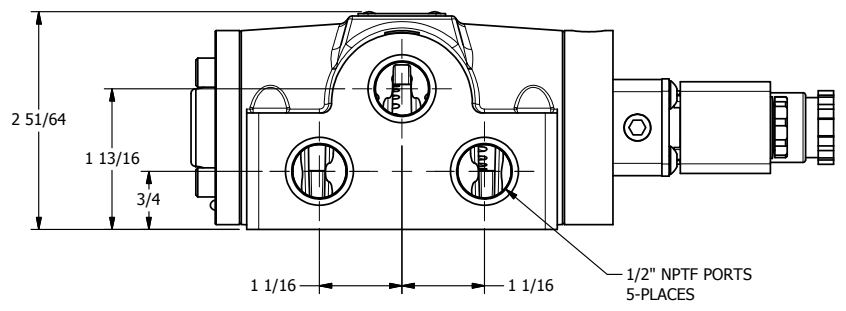

4 3 2 1

AAA
PRODUCTS
INTERNATIONAL

**AAA PRODUCTS
INTERNATIONAL**
7114 Harry Hines Blvd
Dallas, TX 75235

TITLE: 1/2" SIDE PORT, SNGL SOL, 2 POS,
SPR RTRN, INTR SAFE, EXT PILOT

DRAWING NO.:
DIM_ESO4AZ

4 3 2 1