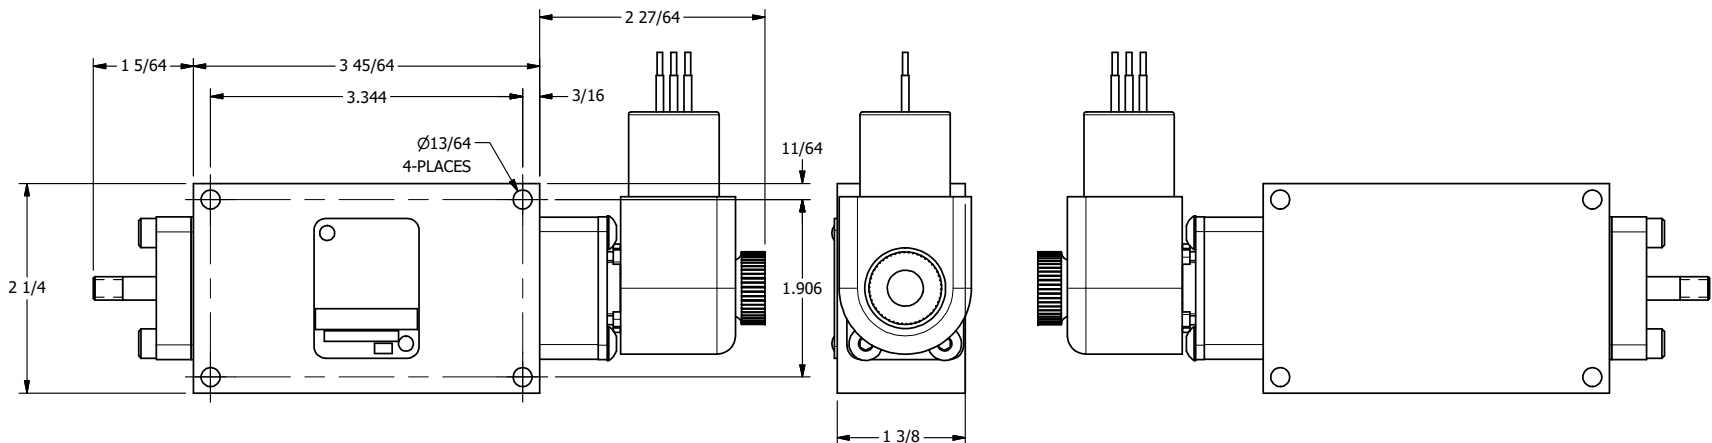

4

3

2

1

9/16  
1/4-20 UNC X 3/8  
THREADED PIN

9/16 9/16 9/16

1/2"-14 NPT  
CONDUIT CONNECTION  
18" LEADS, 3 WIRE

12

14

1

**AAA**  
PRODUCTS  
INTERNATIONAL

**AAA PRODUCTS  
INTERNATIONAL**  
7114 Harry Hines Blvd  
Dallas, TX 75235

TITLE: 3/8" SIDE PORT, SNGL SOL, 2 POS,  
SPR RTRN, EXPL PROOF,  
INDCTR PIN, DUST EXCLDR