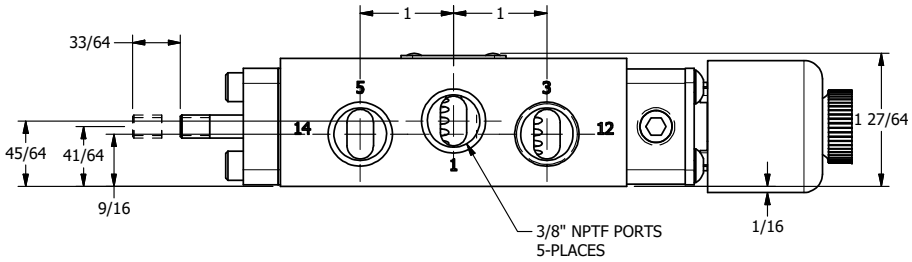

4

3

2

1

9/16  
1/4-20 UNC X 3/8  
THREADED PIN

9/16 9/16 9/16

1/2"-14 NPT  
CONDUIT CONNECTION  
18" LEADS, 3 WIRE

12

14

1

**AAA**  
PRODUCTS  
INTERNATIONAL

**AAA PRODUCTS  
INTERNATIONAL**  
7114 Harry Hines Blvd  
Dallas, TX 75235

TITLE: 3/8" SIDE PORT, SNGL SOL, 2 POS,  
SPR RTRN, EXPL PROOF,  
INDCTR PIN, DUST EXCLDR