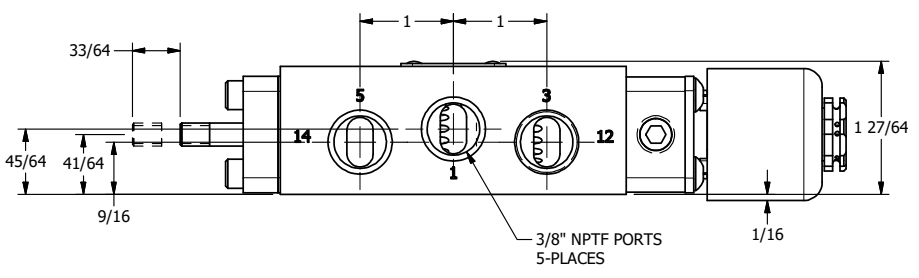

4 3 2 1

**AAA**  
PRODUCTS  
INTERNATIONAL

**AAA PRODUCTS  
INTERNATIONAL**  
7114 Harry Hines Blvd  
Dallas, TX 75235

TITLE: 3/8" SIDE PORT, SNGL SOL, 2 POS,  
SPR RTRN, EXPL PROOF,  
THREADED INDICATOR PIN

DRAWING NO.:  
DIM\_ESO3XCK

4 3 2

THE INFORMATION CONTAINED WITHIN THIS DOCUMENT IS PROPRIETARY TO AAA PRODUCTS AND MAY NOT BE DISCLOSED WITHOUT PRIOR WRITTEN CONSENT