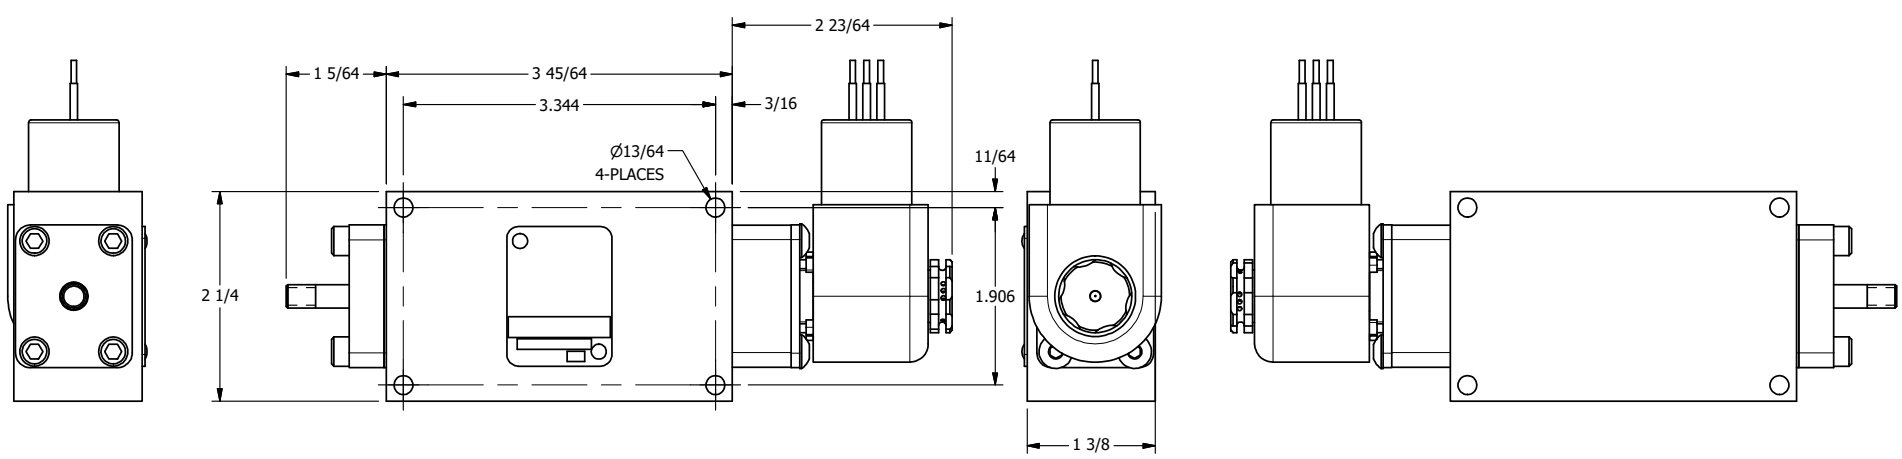

4 3 2 1

**AAA**  
PRODUCTS  
INTERNATIONAL

**AAA PRODUCTS  
INTERNATIONAL**  
7114 Harry Hines Blvd  
Dallas, TX 75235

TITLE: 3/8" SIDE PORT, SNGL SOL, 2 POS,  
SPR RTRN, EXPL PROOF,  
THREADED INDICATOR PIN

DRAWING NO.:  
DIM\_ESO3XCK

4 3 2

THE INFORMATION CONTAINED WITHIN THIS DOCUMENT IS PROPRIETARY TO AAA PRODUCTS AND MAY NOT BE DISCLOSED WITHOUT PRIOR WRITTEN CONSENT