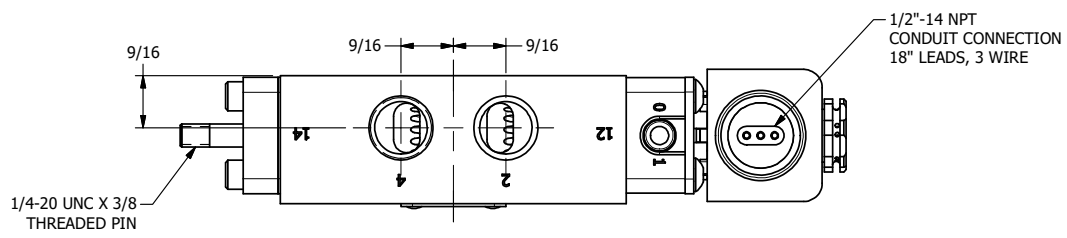

4 3 2 1

**AAA**  
PRODUCTS  
INTERNATIONAL

**AAA PRODUCTS  
INTERNATIONAL**  
7114 Harry Hines Blvd  
Dallas, TX 75235

TITLE: 3/8" SIDE PORT, SNGL SOL, 2 POS,  
SPR RTRN, EXPL PROOF,  
THREADED INDICATOR PIN

DRAWING NO.:  
DIM\_ESO3XCK

4 3 2

THE INFORMATION CONTAINED WITHIN THIS DOCUMENT IS PROPRIETARY TO AAA PRODUCTS AND MAY NOT BE DISCLOSED WITHOUT PRIOR WRITTEN CONSENT