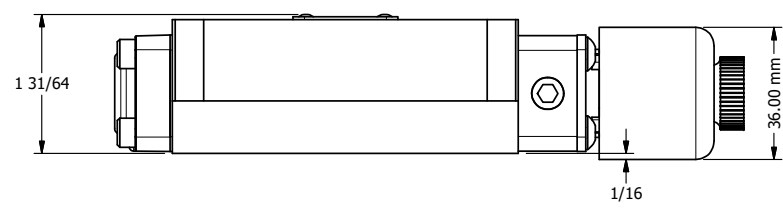

1/2" NPT  
CONDUIT CONNECTION

**AAA**  
PRODUCTS  
INTERNATIONAL

**AAA PRODUCTS  
INTERNATIONAL**  
7114 Harry Hines Blvd  
Dallas, TX 75235

TITLE: 3/8" SUBPLATE, SNGL SOL, 2 POS,  
SPRING RTRN, EXPLOSION PROOF,  
LCKNG OVRD, DUST EXCLDR