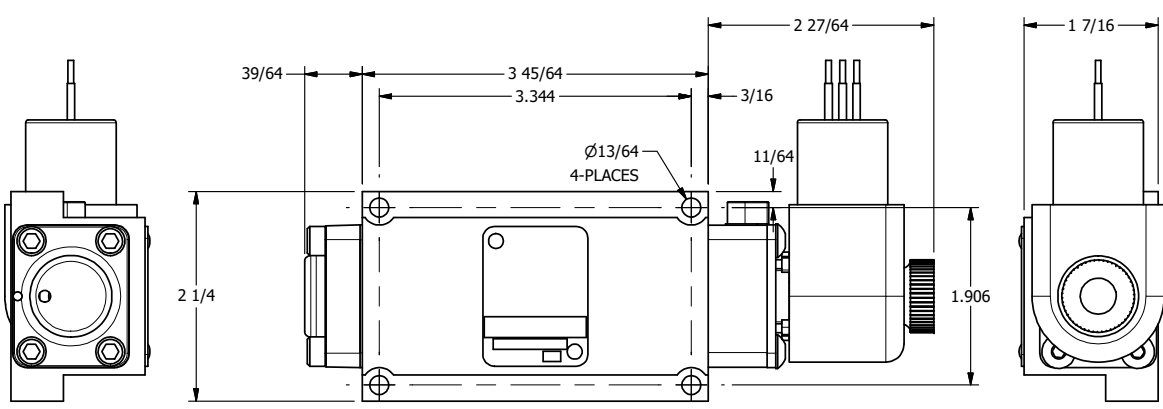

1/2" NPT  
CONDUIT CONNECTION

**AAA**  
PRODUCTS  
INTERNATIONAL

**AAA PRODUCTS  
INTERNATIONAL**  
7114 Harry Hines Blvd  
Dallas, TX 75235

TITLE: 3/8" SUBPLATE, SNGL SOL, 2 POS,  
SPRING RTRN, EXPLOSION PROOF,  
LCKNG OVRD, DUST EXCLDR