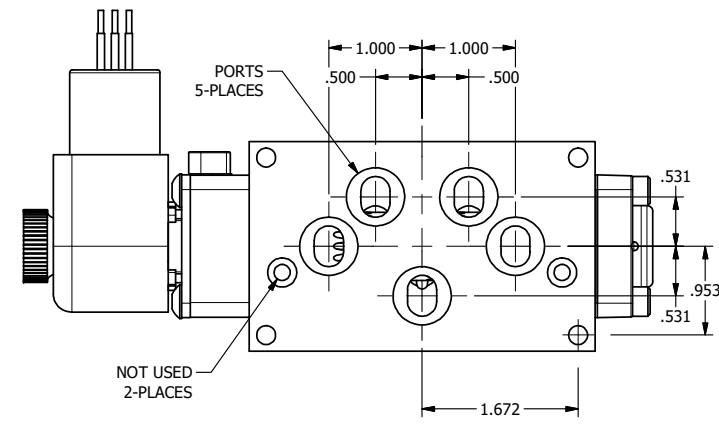

1/2" NPT  
CONDUIT CONNECTION

**AAA**  
PRODUCTS  
INTERNATIONAL

**AAA PRODUCTS  
INTERNATIONAL**  
7114 Harry Hines Blvd  
Dallas, TX 75235

TITLE: 3/8" SUBPLATE, SNGL SOL, 2 POS,  
SPRING RTRN, EXPLOSION PROOF,  
LCKNG OVRD, DUST EXCLDR