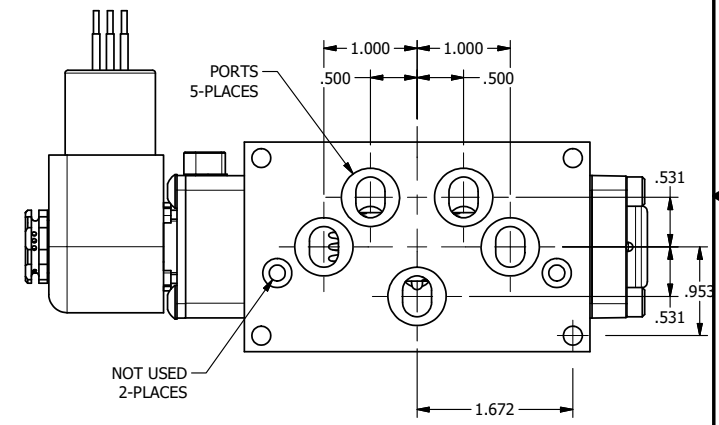

4

3

2

1

B

B

1/2" NPT  
CONDUIT CONNECTION

A

A

**AAA**  
PRODUCTS  
INTERNATIONAL

**AAA PRODUCTS  
INTERNATIONAL**  
7114 Harry Hines Blvd  
Dallas, TX 75235

TITLE: 5/8" SUBPLATE, SNGL SOL, 2 POS,  
SPRING RTRN, EXPLOSION PROOF,  
LCKNG OVRD, SIDE VENT