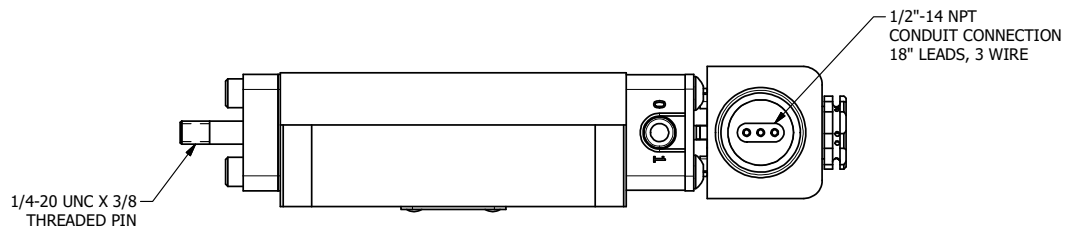

4 3 2 1

4 3 2 1

AAA
PRODUCTS
INTERNATIONAL

**AAA PRODUCTS
INTERNATIONAL**
7114 Harry Hines Blvd
Dallas, TX 75235

TITLE: 3/8" SUBPLATE, SNGL SOL, 2 POS,
SPR RTRN, EXPL PROOF,
THREADED INDICATOR PIN

DRAWING NO.:
DIM_ESO3PXCK