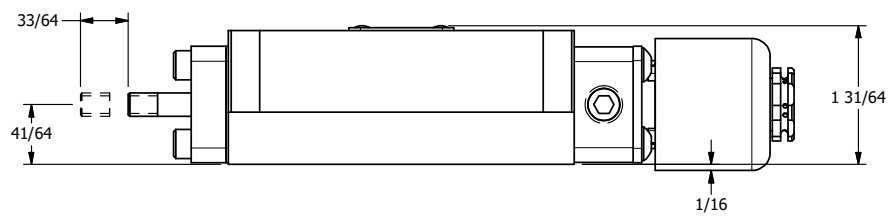

4 3 2 1

4 3 2 1

AAA
PRODUCTS
INTERNATIONAL

**AAA PRODUCTS
INTERNATIONAL**
7114 Harry Hines Blvd
Dallas, TX 75235

TITLE: 3/8" SUBPLATE, SNGL SOL, 2 POS,
SPR RTRN, EXPL PROOF,
THREADED INDICATOR PIN

DRAWING NO.:
DIM_ESO3PXCK