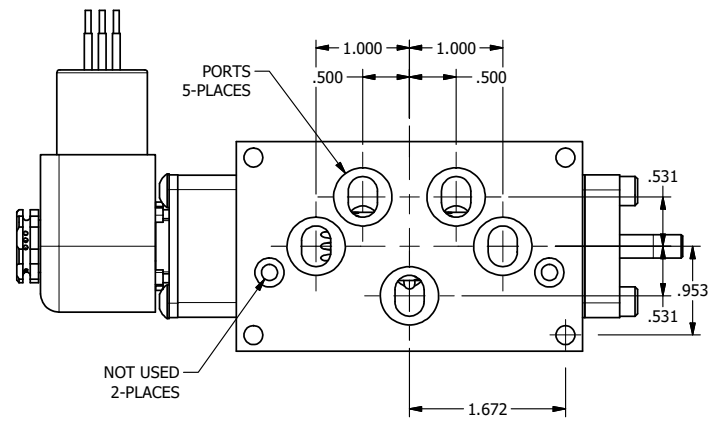

4 3 2 1

4 3 2 1

AAA
PRODUCTS
INTERNATIONAL

**AAA PRODUCTS
INTERNATIONAL**
7114 Harry Hines Blvd
Dallas, TX 75235

TITLE: 3/8" SUBPLATE, SNGL SOL, 2 POS,
SPR RTRN, EXPL PROOF,
THREADED INDICATOR PIN

DRAWING NO.:
DIM_ESO3PXCK