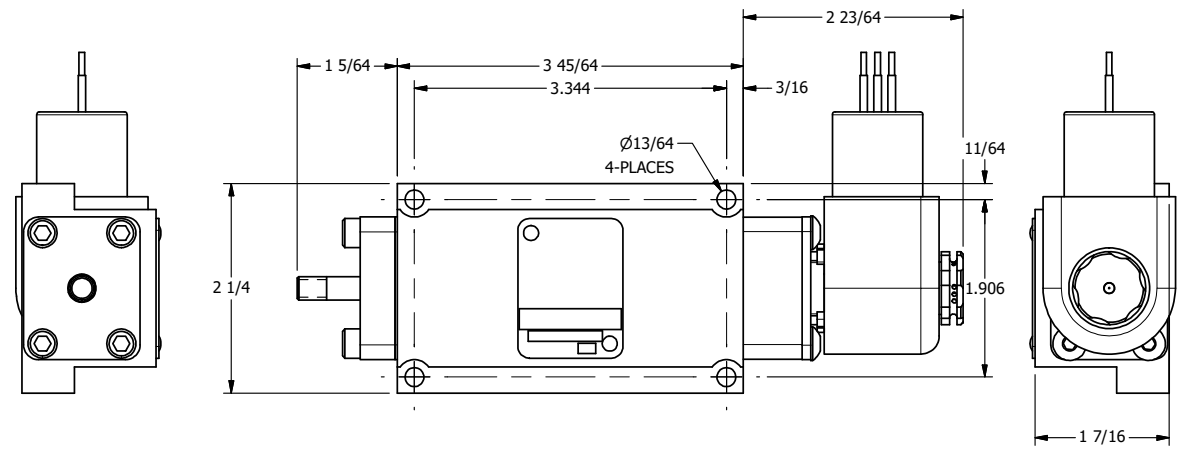

4 3 2 1

4 3 2 1

AAA
PRODUCTS
INTERNATIONAL

**AAA PRODUCTS
INTERNATIONAL**
7114 Harry Hines Blvd
Dallas, TX 75235

TITLE: 3/8" SUBPLATE, SNGL SOL, 2 POS,
SPR RTRN, EXPL PROOF,
THREADED INDICATOR PIN

DRAWING NO.:
DIM_ESO3PXCK