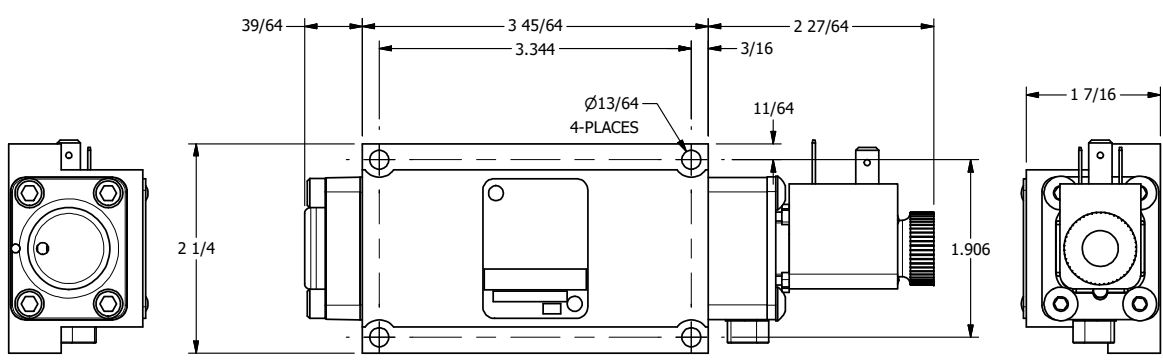

4

3

2

1

B

B

A

A

A

A

4

3

2

1

AAA
PRODUCTS
INTERNATIONAL

**AAA PRODUCTS
INTERNATIONAL**
7114 Harry Hines Blvd
Dallas, TX 75235

TITLE 3/8" SUBPLATE, SNGL SOL, 2 POS,
SPR RTRN,
LCK OVRD, DUST EXCLDR, EXT PILOT

DRAWING NO.:
DIM_ESO3POLZ

THE INFORMATION CONTAINED WITHIN THIS DOCUMENT IS PROPRIETARY TO AAA PRODUCTS AND MAY NOT BE DISCLOSED WITHOUT PRIOR WRITTEN CONSENT