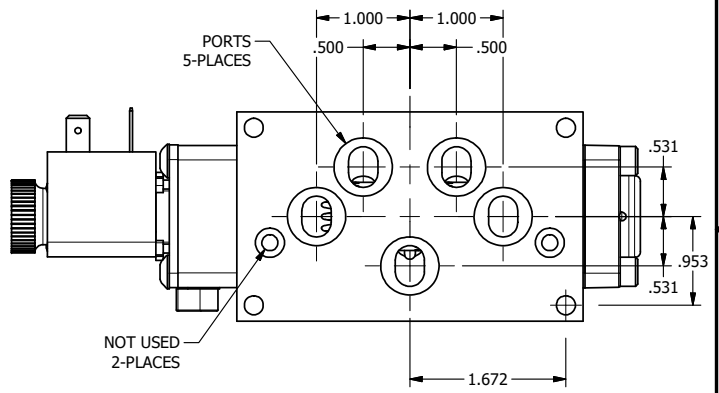

4

3

2

1

B

B

A

A

A

A

4

3

2

1

AAA
PRODUCTS
INTERNATIONAL

**AAA PRODUCTS
INTERNATIONAL**
7114 Harry Hines Blvd
Dallas, TX 75235

TITLE 3/8" SUBPLATE, SNGL SOL, 2 POS,
SPR RTRN,
LCK OVRD, DUST EXCLDR, EXT PILOT

DRAWING NO.:
DIM_ESO3POLZ

THE INFORMATION CONTAINED WITHIN THIS DOCUMENT IS PROPRIETARY TO AAA PRODUCTS AND MAY NOT BE DISCLOSED WITHOUT PRIOR WRITTEN CONSENT