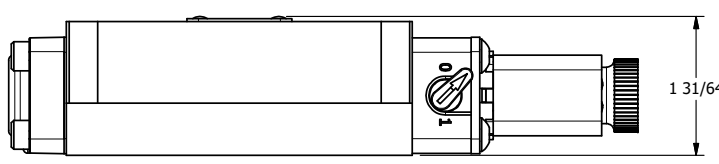

4

3

2

1

B

B

A

A

A

A

4

3

2

1

AAA
PRODUCTS
INTERNATIONAL

**AAA PRODUCTS
INTERNATIONAL**
7114 Harry Hines Blvd
Dallas, TX 75235

TITLE 3/8" SUBPLATE, SNGL SOL, 2 POS,
SPR RTRN,
LCK OVRD, DUST EXCLDR, EXT PILOT

DRAWING NO.:
DIM_ESO3POLZ

THE INFORMATION CONTAINED WITHIN THIS DOCUMENT IS PROPRIETARY TO AAA PRODUCTS AND MAY NOT BE DISCLOSED WITHOUT PRIOR WRITTEN CONSENT