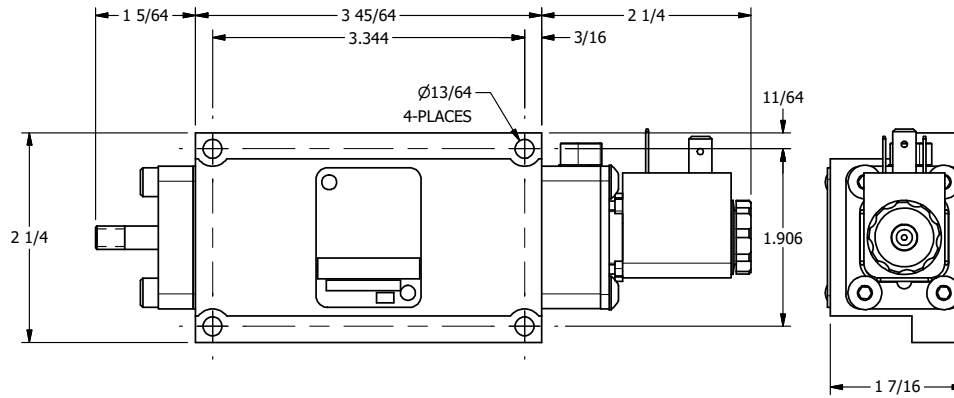

4

3

2

1

1/4-20 UNC X 3/8  
THREADED PIN

11mm/INDUSTRIAL TYPE B  
DIN 43650 STYLE

**AAA**  
PRODUCTS  
INTERNATIONAL

**AAA PRODUCTS  
INTERNATIONAL**  
7114 Harry Hines Blvd  
Dallas, TX 75235

TITLE 3/8" SUBPLATE, SNGL SOL, 2 POS,  
SPRING RTRN,  
LCKNG OVRD, THREADED INDCTR PIN

DRAWING NO.:  
DIM\_ESO3POK

THE INFORMATION CONTAINED WITHIN THIS DOCUMENT IS PROPRIETARY TO AAA PRODUCTS AND MAY NOT BE DISCLOSED WITHOUT PRIOR WRITTEN CONSENT