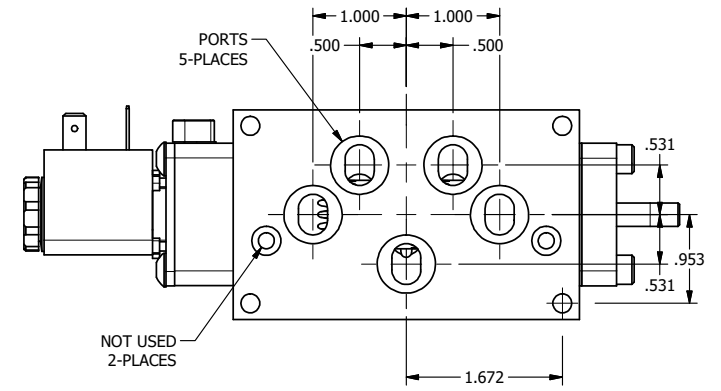

4

3

2

1

1/4-20 UNC X 3/8  
THREADED PIN

11mm/INDUSTRIAL TYPE B  
DIN 43650 STYLE

**AAA**  
PRODUCTS  
INTERNATIONAL

**AAA PRODUCTS  
INTERNATIONAL**  
7114 Harry Hines Blvd  
Dallas, TX 75235

TITLE 3/8" SUBPLATE, SNGL SOL, 2 POS,  
SPRING RTRN,  
LCKNG OVRD, THREADED INDCTR PIN

DRAWING NO.:  
DIM\_ESO3POK

THE INFORMATION CONTAINED WITHIN THIS DOCUMENT IS PROPRIETARY TO AAA PRODUCTS AND MAY NOT BE DISCLOSED WITHOUT PRIOR WRITTEN CONSENT