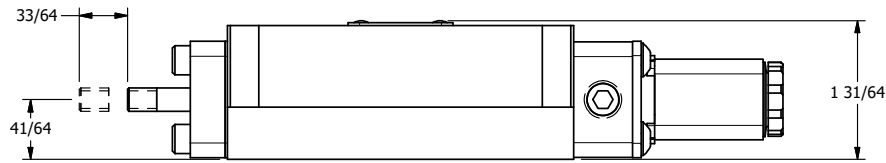

4

3

2

1

1/4-20 UNC X 3/8  
THREADED PIN

11mm/INDUSTRIAL TYPE B  
DIN 43650 STYLE

**AAA**  
PRODUCTS  
INTERNATIONAL

**AAA PRODUCTS  
INTERNATIONAL**  
7114 Harry Hines Blvd  
Dallas, TX 75235

TITLE 3/8" SUBPLATE, SNGL SOL, 2 POS,  
SPRING RTRN,  
LCKNG OVRD, THREADED INDCTR PIN

DRAWING NO.:  
DIM\_ESO3POK

THE INFORMATION CONTAINED WITHIN THIS DOCUMENT IS PROPRIETARY TO AAA PRODUCTS AND MAY NOT BE DISCLOSED WITHOUT PRIOR WRITTEN CONSENT