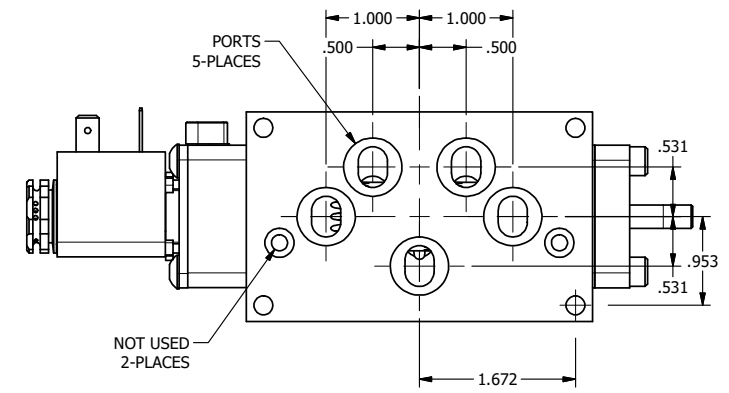

A

A

1/4-20 UNC X 3/8
THREADED PIN

11mm/INDUSTRIAL TYPE B
DIN 43650 STYLE

AAA
PRODUCTS
INTERNATIONAL

**AAA PRODUCTS
INTERNATIONAL**
7114 Harry Hines Blvd
Dallas, TX 75235

TITLE 5/8" SUBPLATE, SNGL SOL, 2 POS,
SPR RTRN,
LCKNG OVRD, THD PIN, SIDE VENT