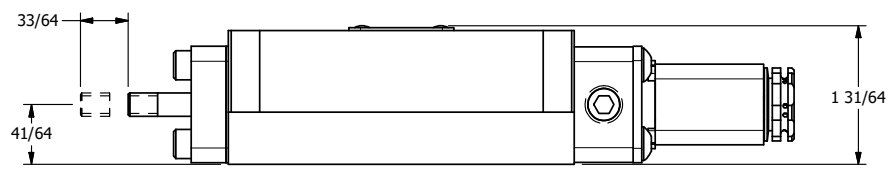

A

A

1/4-20 UNC X 3/8
THREADED PIN

11mm/INDUSTRIAL TYPE B
DIN 43650 STYLE

AAA
PRODUCTS
INTERNATIONAL

**AAA PRODUCTS
INTERNATIONAL**
7114 Harry Hines Blvd
Dallas, TX 75235

TITLE 5/8" SUBPLATE, SNGL SOL, 2 POS,
SPR RTRN,
LCKNG OVRD, THD PIN, SIDE VENT