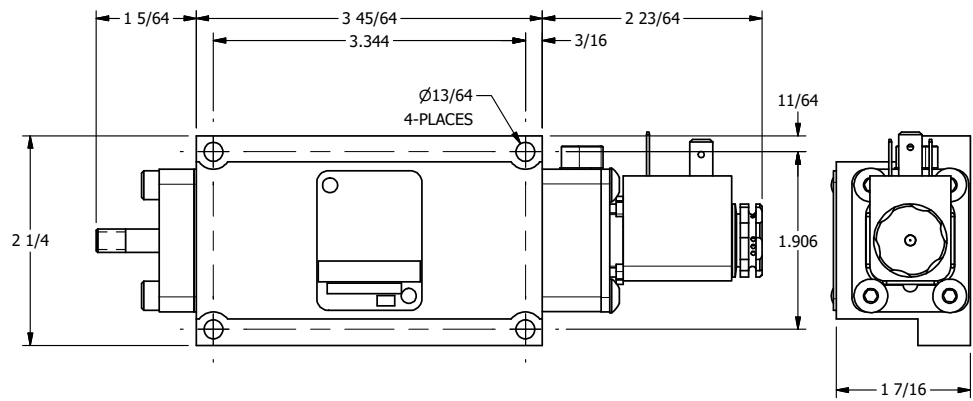

A

A

1/4-20 UNC X 3/8
THREADED PIN

11mm/INDUSTRIAL TYPE B
DIN 43650 STYLE

AAA
PRODUCTS
INTERNATIONAL

**AAA PRODUCTS
INTERNATIONAL**
7114 Harry Hines Blvd
Dallas, TX 75235

TITLE 5/8" SUBPLATE, SNGL SOL, 2 POS,
SPR RTRN,
LCKNG OVRD, THD PIN, SIDE VENT

DRAWING NO.:
DIM_ESO3POCK

THE INFORMATION CONTAINED WITHIN THIS DOCUMENT IS PROPRIETARY TO AAA PRODUCTS AND MAY NOT BE DISCLOSED WITHOUT PRIOR WRITTEN CONSENT

4

3

2