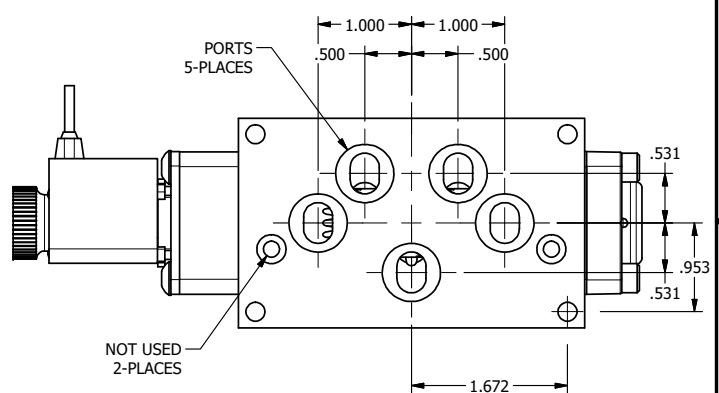

A

A

4

3

2

1/8" NPTF EXTERNAL PILOT PORT

18" FLYING LEAD 2 WIRE

AAA
PRODUCTS
INTERNATIONAL

**AAA PRODUCTS
INTERNATIONAL**
7114 Harry Hines Blvd
Dallas, TX 75235

TITLE **3/8" SUBPLATE, SNGL SOL, 2 POS,
SPR RTRN, FLYING LEAD,
DUST EXCLDR, EXT PILOT**

DRAWING NO.:
DIM_ESO3PMLZ

THE INFORMATION CONTAINED WITHIN THIS DOCUMENT IS PROPRIETARY TO AAA PRODUCTS AND MAY NOT BE DISCLOSED WITHOUT PRIOR WRITTEN CONSENT