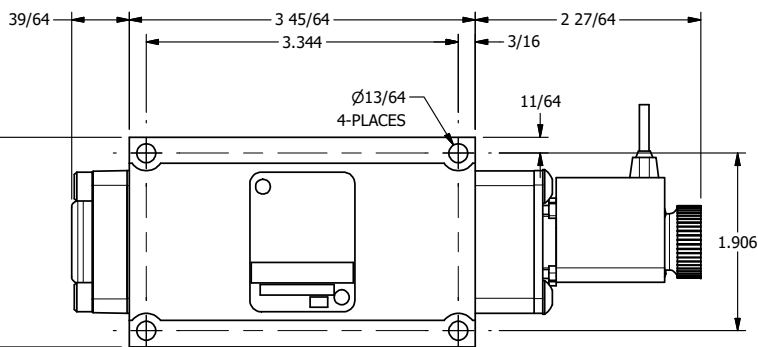

A

A

4

3

2

1/8" NPTF EXTERNAL PILOT PORT

18" FLYING LEAD 2 WIRE

AAA
PRODUCTS
INTERNATIONAL

**AAA PRODUCTS
INTERNATIONAL**
7114 Harry Hines Blvd
Dallas, TX 75235

TITLE **3/8" SUBPLATE, SNGL SOL, 2 POS,
SPR RTRN, FLYING LEAD,
DUST EXCLDR, EXT PILOT**

DRAWING NO.:
DIM_ESO3PMLZ

THE INFORMATION CONTAINED WITHIN THIS DOCUMENT IS PROPRIETARY TO AAA PRODUCTS AND MAY NOT BE DISCLOSED WITHOUT PRIOR WRITTEN CONSENT