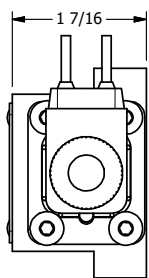

A

A

4

3

2

1/8" NPTF EXTERNAL PILOT PORT

18" FLYING LEAD 2 WIRE

AAA
PRODUCTS
INTERNATIONAL

**AAA PRODUCTS
INTERNATIONAL**
7114 Harry Hines Blvd
Dallas, TX 75235

TITLE **3/8" SUBPLATE, SNGL SOL, 2 POS,
SPR RTRN, FLYING LEAD,
DUST EXCLDR, EXT PILOT**

DRAWING NO.:
DIM_ESO3PMLZ

THE INFORMATION CONTAINED WITHIN THIS DOCUMENT IS PROPRIETARY TO AAA PRODUCTS AND MAY NOT BE DISCLOSED WITHOUT PRIOR WRITTEN CONSENT