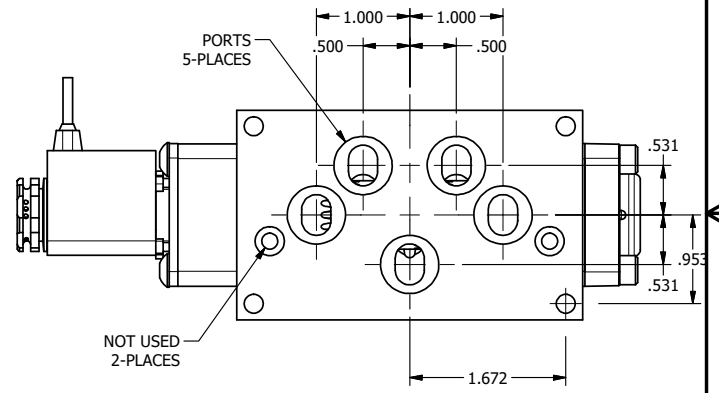

4

3

2

1

1/8" NPTF EXTERNAL PILOT PORT

18" FLYING LEAD 2 WIRE

2 1/4

1 31/64

AAA
PRODUCTS
INTERNATIONAL

AAA PRODUCTS INTERNATIONAL
7114 Harry Hines Blvd
Dallas, TX 75235

TITLE **3/8" SUBPLATE, SNGL SOL, 2 POS, SPR RTRN, FLYING LEAD, SIDE VENT, EXT PILOT**

DRAWING NO.: **DIM_ESO3PMCZ**