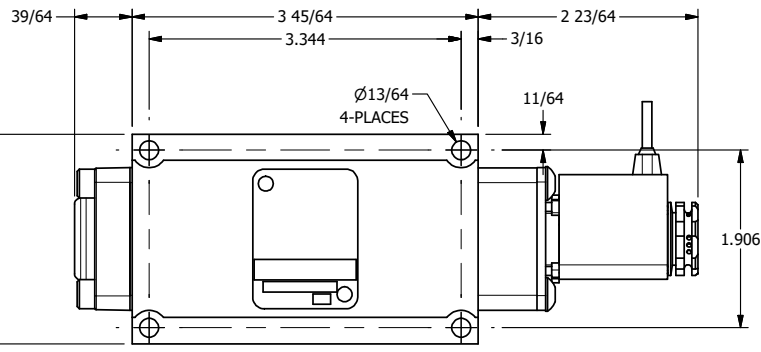

4

3

2

1

1/8" NPTF EXTERNAL PILOT PORT

18" FLYING LEAD 2 WIRE

2 1/4

1 31/64

AAA
PRODUCTS
INTERNATIONAL

AAA PRODUCTS INTERNATIONAL
7114 Harry Hines Blvd
Dallas, TX 75235

TITLE **3/8" SUBPLATE, SNGL SOL, 2 POS, SPR RTRN, FLYING LEAD, SIDE VENT, EXT PILOT**

DRAWING NO.: **DIM_ESO3PMCZ**