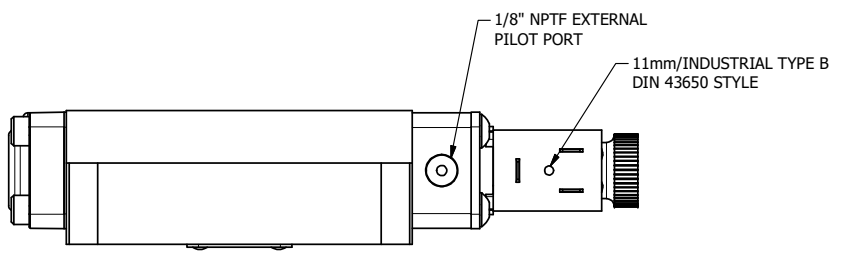

**AAA**  
PRODUCTS  
INTERNATIONAL

**AAA PRODUCTS INTERNATIONAL**  
7114 Harry Hines Blvd  
Dallas, TX 75235

TITLE: 3/8" SUBPLATE, SNGL SOL, 2 POS,  
SPR RTRN, DUST EXCLDR, EXT PILOT

DRAWING NO.: DIM\_ESO3PLZ