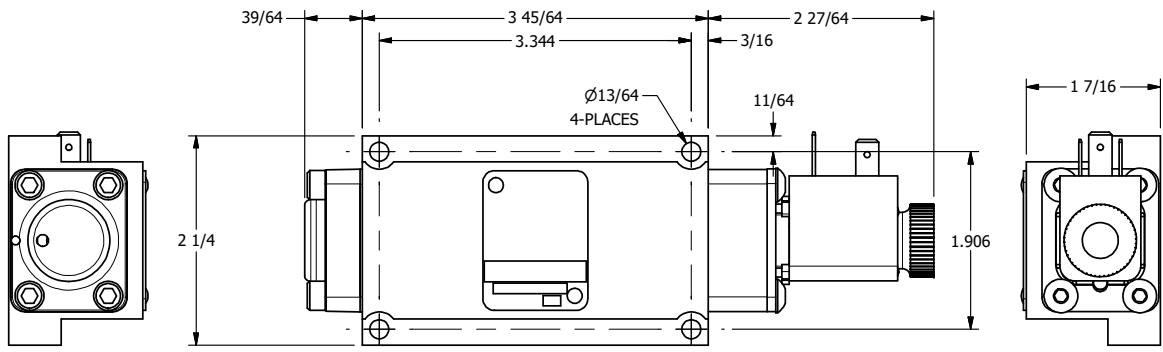

**AAA**  
PRODUCTS  
INTERNATIONAL

**AAA PRODUCTS INTERNATIONAL**  
7114 Harry Hines Blvd  
Dallas, TX 75235

TITLE: 3/8" SUBPLATE, SNGL SOL, 2 POS,  
SPR RTRN, DUST EXCLDR, EXT PILOT

DRAWING NO.: DIM\_ESO3PLZ