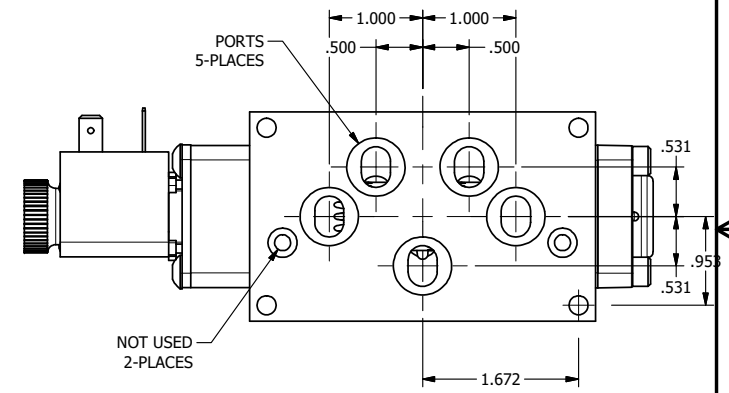

**AAA**  
PRODUCTS  
INTERNATIONAL

**AAA PRODUCTS INTERNATIONAL**  
7114 Harry Hines Blvd  
Dallas, TX 75235

TITLE: 3/8" SUBPLATE, SNGL SOL, 2 POS,  
SPR RTRN, DUST EXCLDR, EXT PILOT

DRAWING NO.: DIM\_ESO3PLZ