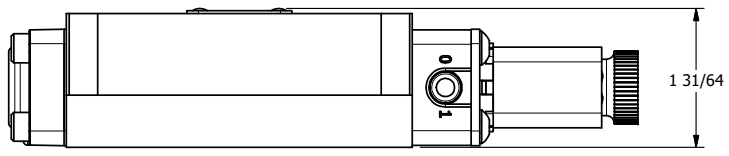

4

3

2

1

B

B

A

A

**AAA**  
PRODUCTS  
INTERNATIONAL

**AAA PRODUCTS INTERNATIONAL**  
7114 Harry Hines Blvd  
Dallas, TX 75235

TITLE: 3/8" SUBPLATE, SNGL SOL, 2 POS,  
SPR RTRN, DUST EXCLDR, EXT PILOT

DRAWING NO.: DIM\_ESO3PLZ