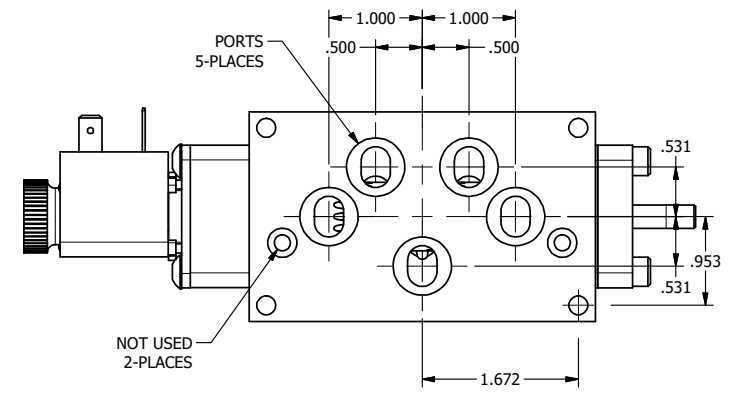

4 3 2 1

4 3 2

AAA
PRODUCTS
INTERNATIONAL

**AAA PRODUCTS
INTERNATIONAL**
7114 Harry Hines Blvd
Dallas, TX 75235

TITLE: 3/8" SUBPLATE, SNGL SOL, 2 POS,
SPRING RTRN, DUST EXLDR,
THREADED INDICATOR PIN

DRAWING NO.:
DIM_ESO3PLK