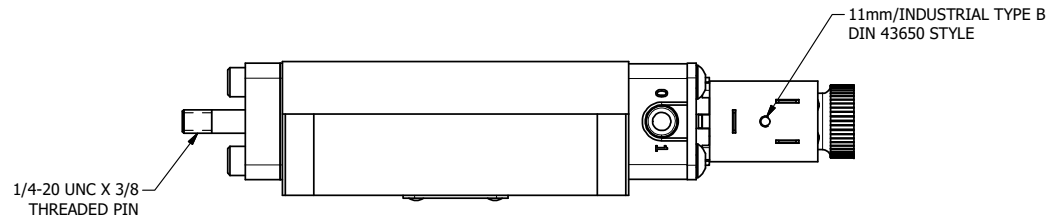

4 3 2 1

4 3 2

AAA
PRODUCTS
INTERNATIONAL

**AAA PRODUCTS
INTERNATIONAL**
7114 Harry Hines Blvd
Dallas, TX 75235

TITLE: 3/8" SUBPLATE, SNGL SOL, 2 POS,
SPRING RTRN, DUST EXLDR,
THREADED INDICATOR PIN

DRAWING NO.:
DIM_ESO3PLK