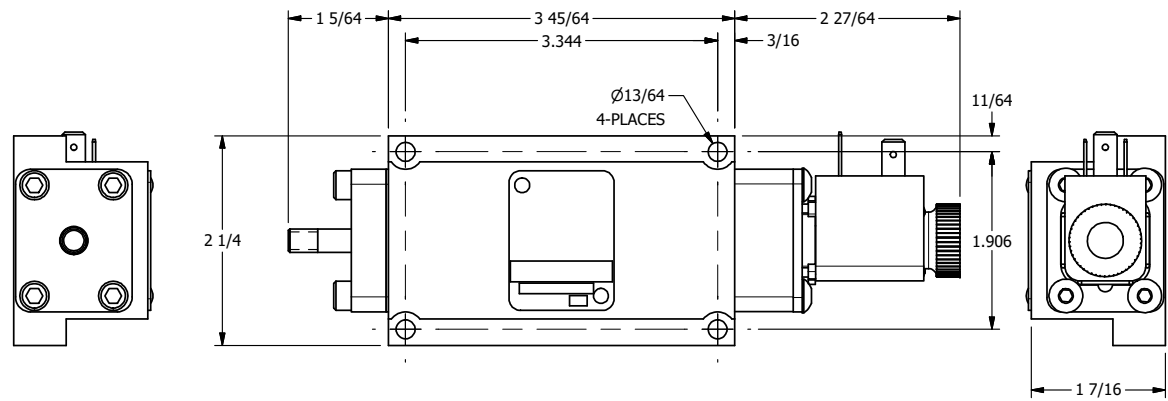

4 3 2 1

4 3 2

AAA
PRODUCTS
INTERNATIONAL

**AAA PRODUCTS
INTERNATIONAL**
7114 Harry Hines Blvd
Dallas, TX 75235

TITLE: 3/8" SUBPLATE, SNGL SOL, 2 POS,
SPRING RTRN, DUST EXLDR,
THREADED INDICATOR PIN

DRAWING NO.:
DIM_ESO3PLK