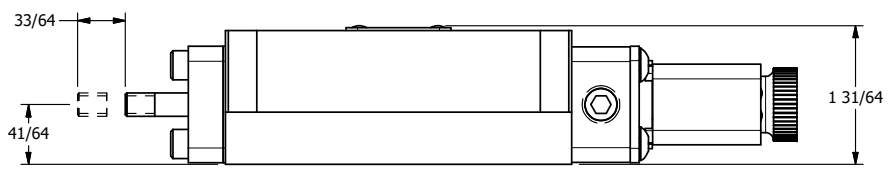

4 3 2 1

4 3 2

AAA
PRODUCTS
INTERNATIONAL

**AAA PRODUCTS
INTERNATIONAL**
7114 Harry Hines Blvd
Dallas, TX 75235

TITLE: 3/8" SUBPLATE, SNGL SOL, 2 POS,
SPRING RTRN, DUST EXLDR,
THREADED INDICATOR PIN

DRAWING NO.:
DIM_ESO3PLK