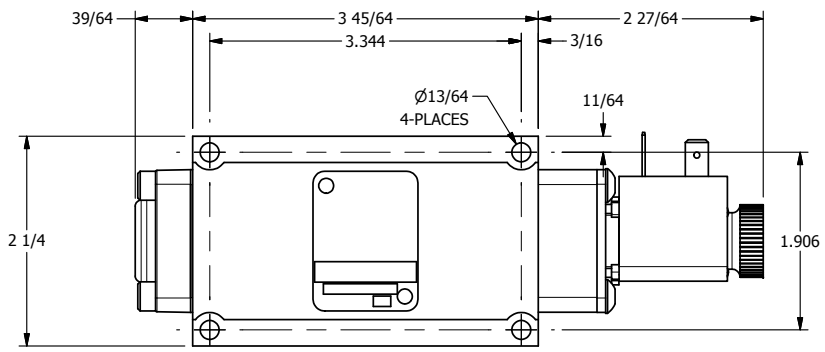

A

A

4

3

2

1

11mm/INDUSTRIAL TYPE B
DIN 43650 STYLE

AAA
PRODUCTS
INTERNATIONAL

**AAA PRODUCTS
INTERNATIONAL**
7114 Harry Hines Blvd
Dallas, TX 75235

TITLE $5/8$ " SUBPLATE, SNGL SOL, 2 POS,
SPRING RTRN, DUST EXCLDR

DRAWING NO.:
DIM_ESO3PL

THE INFORMATION CONTAINED WITHIN THIS DOCUMENT IS PROPRIETARY TO AAA PRODUCTS AND MAY NOT BE DISCLOSED WITHOUT PRIOR WRITTEN CONSENT