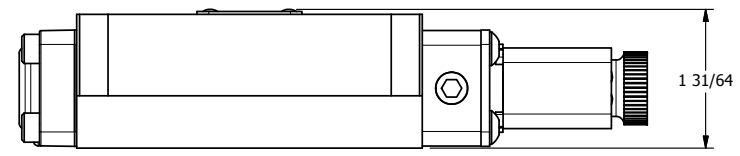

A

A

4

3

2

1

11mm/INDUSTRIAL TYPE B
DIN 43650 STYLE

AAA
PRODUCTS
INTERNATIONAL

**AAA PRODUCTS
INTERNATIONAL**
7114 Harry Hines Blvd
Dallas, TX 75235

TITLE $5/8$ " SUBPLATE, SNGL SOL, 2 POS,
SPRING RTRN, DUST EXCLDR

DRAWING NO.:
DIM_ESO3PL

THE INFORMATION CONTAINED WITHIN THIS DOCUMENT IS PROPRIETARY TO AAA PRODUCTS AND MAY NOT BE DISCLOSED WITHOUT PRIOR WRITTEN CONSENT