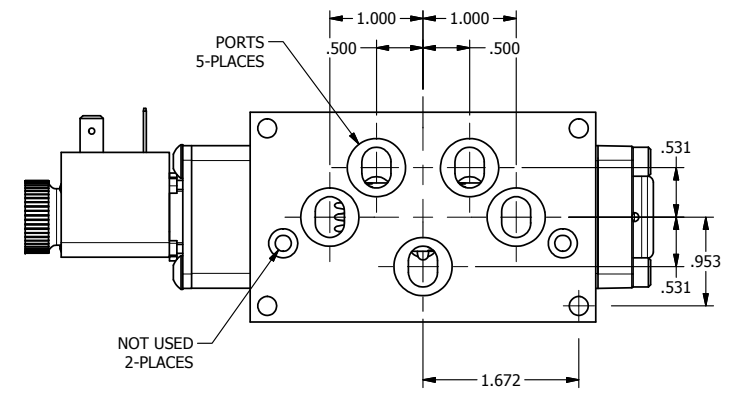

4

3

2

1

B

B

A

A

A

A

4

3

2

1

11mm/INDUSTRIAL TYPE B
DIN 43650 STYLE

AAA
PRODUCTS
INTERNATIONAL

**AAA PRODUCTS
INTERNATIONAL**
7114 Harry Hines Blvd
Dallas, TX 75235

TITLE $5/8$ " SUBPLATE, SNGL SOL, 2 POS,
SPRING RTRN, DUST EXCLDR

DRAWING NO.:
DIM_ESO3PL

THE INFORMATION CONTAINED WITHIN THIS DOCUMENT IS PROPRIETARY TO AAA PRODUCTS AND MAY NOT BE DISCLOSED WITHOUT PRIOR WRITTEN CONSENT