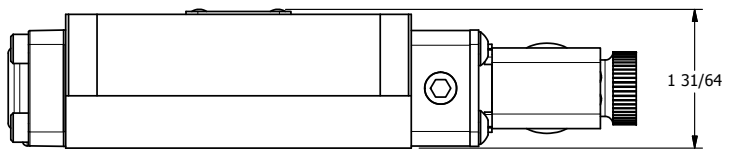

1/2"-14 NPT CONDUIT CONNECTION
18" LEAD, 3 WIRE

AAA
PRODUCTS
INTERNATIONAL

**AAA PRODUCTS
INTERNATIONAL**
7114 Harry Hines Blvd
Dallas, TX 75235

TITLE 5/8" SUBPLATE, SNGL SOL, 2 POS,
SPRING RTRN, MOLD-OVER,
DUST EXCLDR