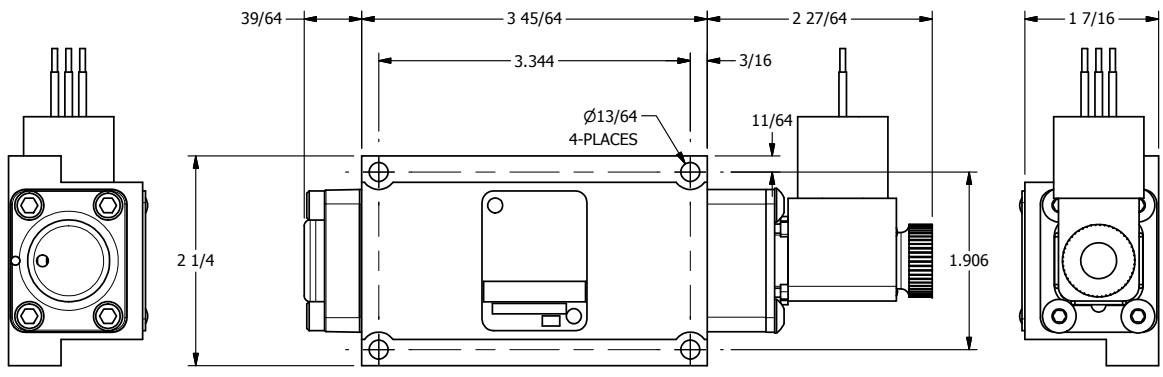

1/2"-14 NPT CONDUIT CONNECTION
18" LEAD, 3 WIRE

AAA
PRODUCTS
INTERNATIONAL

**AAA PRODUCTS
INTERNATIONAL**
7114 Harry Hines Blvd
Dallas, TX 75235

TITLE 5/8" SUBPLATE, SNGL SOL, 2 POS,
SPRING RTRN, MOLD-OVER,
DUST EXCLDR