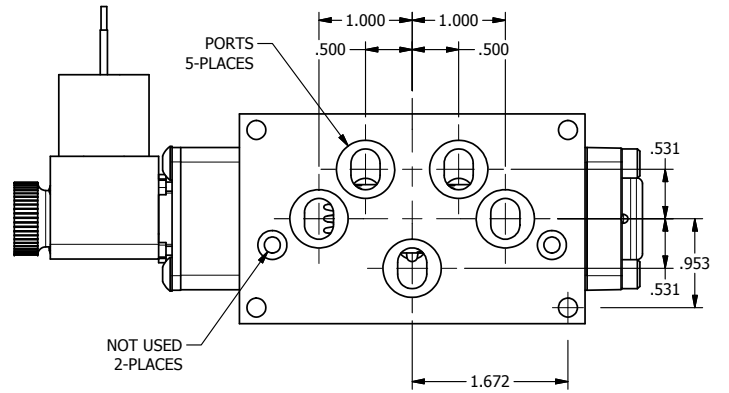

1/2"-14 NPT CONDUIT CONNECTION
18" LEAD, 3 WIRE

AAA
PRODUCTS
INTERNATIONAL

**AAA PRODUCTS
INTERNATIONAL**
7114 Harry Hines Blvd
Dallas, TX 75235

TITLE 5/8" SUBPLATE, SNGL SOL, 2 POS,
SPRING RTRN, MOLD-OVER,
DUST EXCLDR