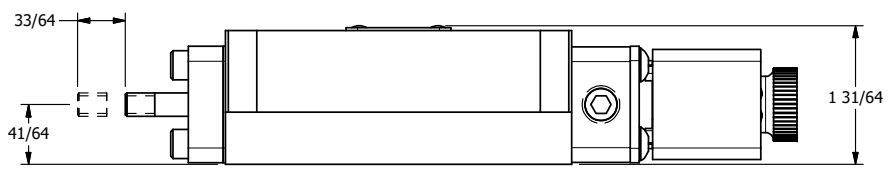

4

3

2

1

1/4-20 UNC X 3/8  
THREADED PIN

ISO 4400 DIN  
CONNECTION

**AAA**  
PRODUCTS  
INTERNATIONAL

**AAA PRODUCTS  
INTERNATIONAL**  
7114 Harry Hines Blvd  
Dallas, TX 75235

TITLE 5/8" SUBPLATE, SNGL SOL, 2 POS,  
SPR RTRN, H-TMP COIL,  
LCKNG OVRD, EXCLDR, THD PIN

DRAWING NO.:  
DIM\_ESO3PHOLK

THE INFORMATION CONTAINED WITHIN THIS DOCUMENT IS PROPRIETARY TO AAA PRODUCTS AND MAY NOT BE DISCLOSED WITHOUT PRIOR WRITTEN CONSENT