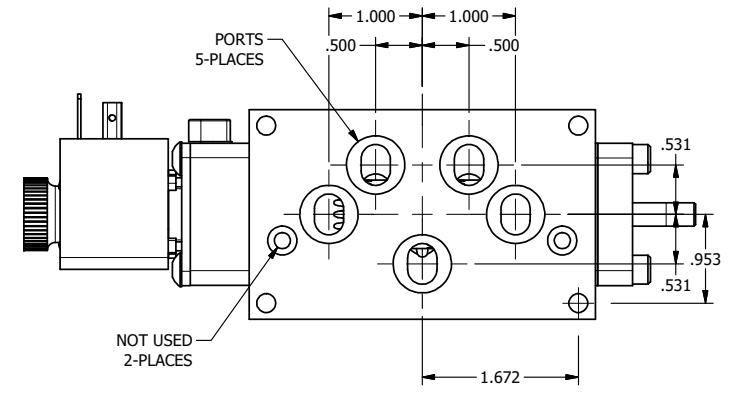

4

3

2

1

1/4-20 UNC X 3/8  
THREADED PIN

ISO 4400 DIN  
CONNECTION

**AAA**  
PRODUCTS  
INTERNATIONAL

**AAA PRODUCTS  
INTERNATIONAL**  
7114 Harry Hines Blvd  
Dallas, TX 75235

TITLE 5/8" SUBPLATE, SNGL SOL, 2 POS,  
SPR RTRN, H-TMP COIL,  
LCKNG OVRD, EXCLDR, THD PIN

DRAWING NO.:  
DIM\_ESO3PHOLK

THE INFORMATION CONTAINED WITHIN THIS DOCUMENT IS PROPRIETARY TO AAA PRODUCTS AND MAY NOT BE DISCLOSED WITHOUT PRIOR WRITTEN CONSENT