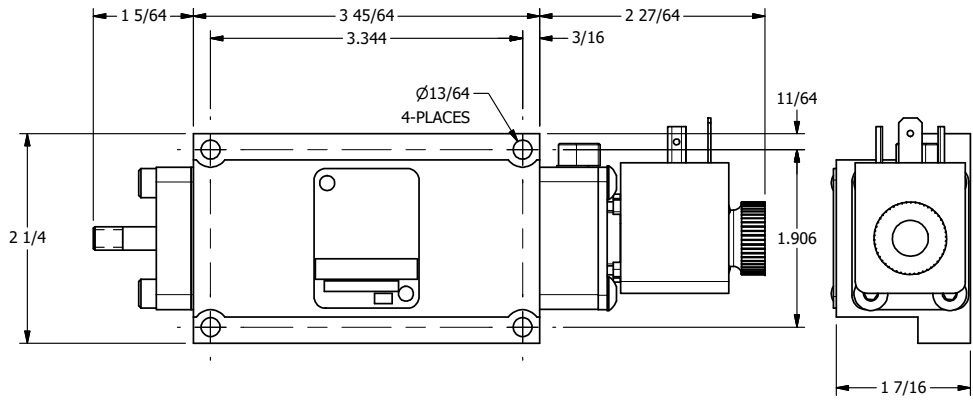

4

3

2

1

1/4-20 UNC X 3/8  
THREADED PIN

ISO 4400 DIN  
CONNECTION

**AAA**  
PRODUCTS  
INTERNATIONAL

**AAA PRODUCTS  
INTERNATIONAL**  
7114 Harry Hines Blvd  
Dallas, TX 75235

TITLE 5/8" SUBPLATE, SNGL SOL, 2 POS,  
SPR RTRN, H-TMP COIL,  
LCKNG OVRD, EXCLDR, THD PIN

DRAWING NO.:  
DIM\_ESO3PHOLK

THE INFORMATION CONTAINED WITHIN THIS DOCUMENT IS PROPRIETARY TO AAA PRODUCTS AND MAY NOT BE DISCLOSED WITHOUT PRIOR WRITTEN CONSENT