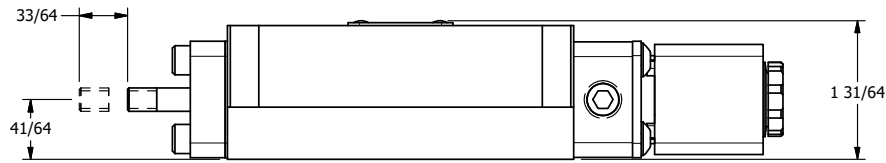

4

3

2

1

1/4-20 UNC X 3/8
THREADED PIN

ISO 4400 DIN
CONNECTION

AAA
PRODUCTS
INTERNATIONAL

**AAA PRODUCTS
INTERNATIONAL**
7114 Harry Hines Blvd
Dallas, TX 75235

TITLE 3/8" SUBPLATE, SNGL SOL, 2 POS,
SPRING RTRN, HIGH TMP COIL,
LCKNG OVRD, THREADED INDCTR PIN

DRAWING NO.:
DIM_ESO3PHOK

THE INFORMATION CONTAINED WITHIN THIS DOCUMENT IS PROPRIETARY TO AAA PRODUCTS AND MAY NOT BE DISCLOSED WITHOUT PRIOR WRITTEN CONSENT