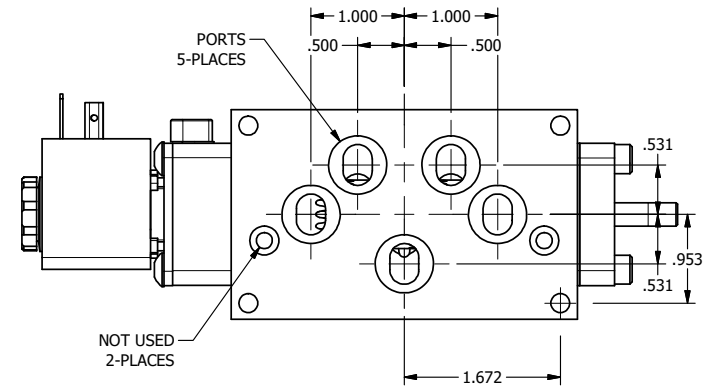

4

3

2

1

1/4-20 UNC X 3/8
THREADED PIN

ISO 4400 DIN
CONNECTION

AAA
PRODUCTS
INTERNATIONAL

**AAA PRODUCTS
INTERNATIONAL**
7114 Harry Hines Blvd
Dallas, TX 75235

TITLE 3/8" SUBPLATE, SNGL SOL, 2 POS,
SPRING RTRN, HIGH TMP COIL,
LCKNG OVRD, THREADED INDCTR PIN

DRAWING NO.:
DIM_ESO3PHOK

THE INFORMATION CONTAINED WITHIN THIS DOCUMENT IS PROPRIETARY TO AAA PRODUCTS AND MAY NOT BE DISCLOSED WITHOUT PRIOR WRITTEN CONSENT