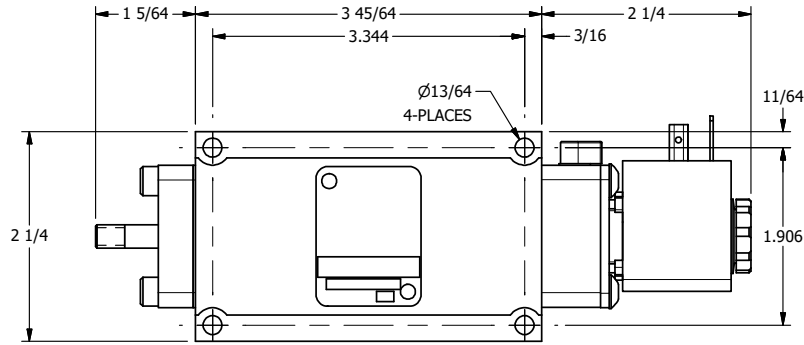

4

3

2

1

1/4-20 UNC X 3/8
THREADED PIN

ISO 4400 DIN
CONNECTION

AAA
PRODUCTS
INTERNATIONAL

**AAA PRODUCTS
INTERNATIONAL**
7114 Harry Hines Blvd
Dallas, TX 75235

TITLE 3/8" SUBPLATE, SNGL SOL, 2 POS,
SPRING RTRN, HIGH TMP COIL,
LCKNG OVRD, THREADED INDCTR PIN

DRAWING NO.:
DIM_ESO3PHOK

THE INFORMATION CONTAINED WITHIN THIS DOCUMENT IS PROPRIETARY TO AAA PRODUCTS AND MAY NOT BE DISCLOSED WITHOUT PRIOR WRITTEN CONSENT