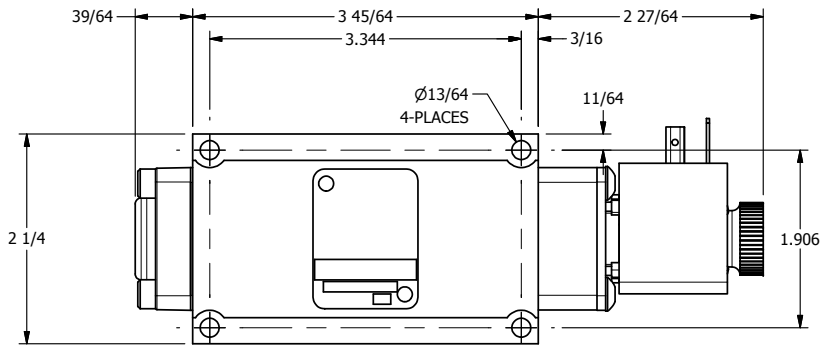

A

A

4

3

2

1

ISO 4400 DIN CONNECTION

AAA
PRODUCTS
INTERNATIONAL

AAA PRODUCTS INTERNATIONAL
7114 Harry Hines Blvd
Dallas, TX 75235

TITLE $5/8$ " SUBPLATE, SNGL SOL, 2 POS,
SPR RTRN, HIGH TEMP COIL,
DUST EXCLDR

DRAWING NO.:
DIM_ESO3PHL

THE INFORMATION CONTAINED WITHIN THIS DOCUMENT IS PROPRIETARY TO AAA PRODUCTS AND MAY NOT BE DISCLOSED WITHOUT PRIOR WRITTEN CONSENT