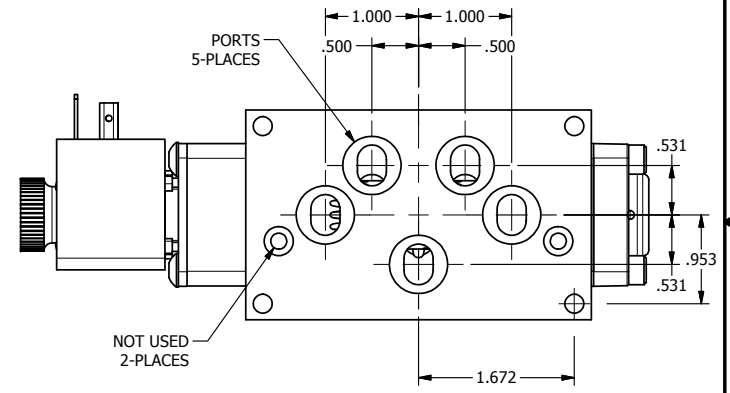

A

A

4

3

2

1

ISO 4400 DIN CONNECTION

AAA
PRODUCTS
INTERNATIONAL

AAA PRODUCTS INTERNATIONAL
7114 Harry Hines Blvd
Dallas, TX 75235

TITLE $5/8$ " SUBPLATE, SNGL SOL, 2 POS,
SPR RTRN, HIGH TEMP COIL,
DUST EXCLDR

DRAWING NO.:
DIM_ESO3PHL

THE INFORMATION CONTAINED WITHIN THIS DOCUMENT IS PROPRIETARY TO AAA PRODUCTS AND MAY NOT BE DISCLOSED WITHOUT PRIOR WRITTEN CONSENT