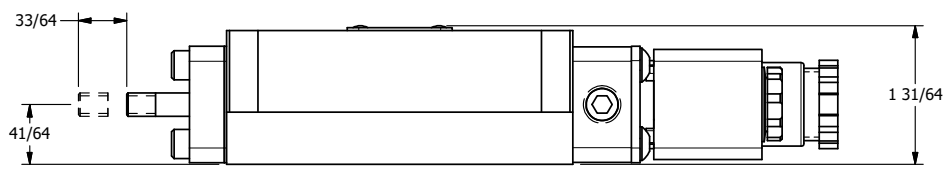

4 3 2 1

1/4-20 UNC X 3/8
THREADED PIN

3/8" CORD GRIP DIN CAP INCLUDED
FORM A, ACC. TO EN 175301-803,
ISO 4400

Ø13/64
4-PLACES

PORTS
5-PLACES

NOT USED
2-PLACES

AAA
PRODUCTS
INTERNATIONAL

**AAA PRODUCTS
INTERNATIONAL**
7114 Harry Hines Blvd
Dallas, TX 75235

TITLE: 3/8" SUBPLATE, SNGL SOL, 2 POS,
SPRING RTRN, INTRINSICALLY SAFE,
THREADED INDICATOR PIN

DRAWING NO.:
DIM_ESO3PAK

4 3 2

THE INFORMATION CONTAINED WITHIN THIS DOCUMENT IS PROPRIETARY TO AAA PRODUCTS AND MAY NOT BE DISCLOSED WITHOUT PRIOR WRITTEN CONSENT