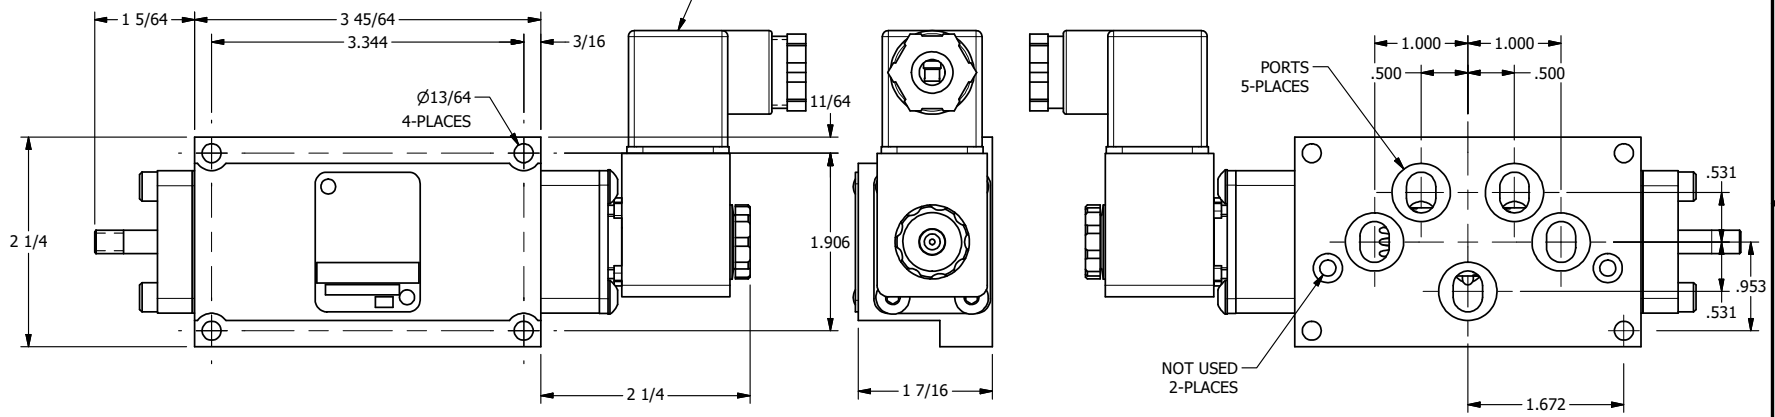

4 3 2 1

1/4-20 UNC X 3/8
THREADED PIN

3/8" CORD GRIP DIN CAP INCLUDED
FORM A, ACC. TO EN 175301-803,
ISO 4400

Ø13/64
4-PLACES

PORTS
5-PLACES

NOT USED
2-PLACES

AAA
PRODUCTS
INTERNATIONAL

**AAA PRODUCTS
INTERNATIONAL**
7114 Harry Hines Blvd
Dallas, TX 75235

TITLE: 3/8" SUBPLATE, SNGL SOL, 2 POS,
SPRING RTRN, INTRINSICALLY SAFE,
THREADED INDICATOR PIN

DRAWING NO.:
DIM_ESO3PAK

4 3 2

THE INFORMATION CONTAINED WITHIN THIS DOCUMENT IS PROPRIETARY TO AAA PRODUCTS AND MAY NOT BE DISCLOSED WITHOUT PRIOR WRITTEN CONSENT