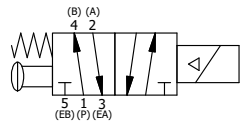

4 | 3 | 2 | 1

11mm/INDUSTRIAL TYPE B
DIN 43650 STYLE

B

B

Ø13/64
4-PLACES

1 3/8

A

A

3/8" NPTF PORTS
5-PLACES

AAA
PRODUCTS
INTERNATIONAL

**AAA PRODUCTS
INTERNATIONAL**
7114 Harry Hines Blvd
Dallas, TX 75235

TITLE: 3/8" SIDE PORT, SNGL SOL, 2 POS,
SPRING RETURN,
LCKNG OVRD, EXCLDR, SPL OVRD