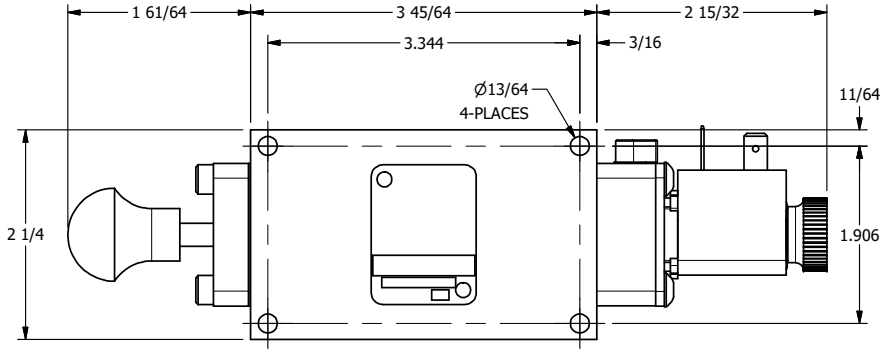

4 | 3 | 2 | 1

11mm/INDUSTRIAL TYPE B
DIN 43650 STYLE

B

B

Ø13/64
4-PLACES

1 3/8

A

A

3/8" NPTF PORTS
5-PLACES

AAA
PRODUCTS
INTERNATIONAL

**AAA PRODUCTS
INTERNATIONAL**
7114 Harry Hines Blvd
Dallas, TX 75235

TITLE: 3/8" SIDE PORT, SNGL SOL, 2 POS,
SPRING RETURN,
LCKNG OVRD, EXCLDR, SPL OVRD