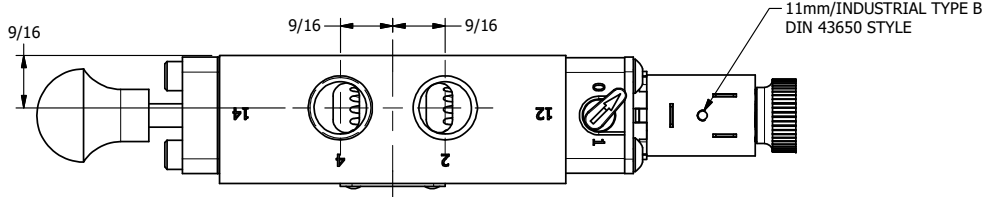

4 | 3 | 2 | 1

11mm/INDUSTRIAL TYPE B
DIN 43650 STYLE

B

B

Ø13/64
4-PLACES

1 3/8

A

A

3/8" NPTF PORTS
5-PLACES

AAA
PRODUCTS
INTERNATIONAL

**AAA PRODUCTS
INTERNATIONAL**
7114 Harry Hines Blvd
Dallas, TX 75235

TITLE: 3/8" SIDE PORT, SNGL SOL, 2 POS,
SPRING RETURN,
LCKNG OVRD, EXCLDR, SPL OVRD