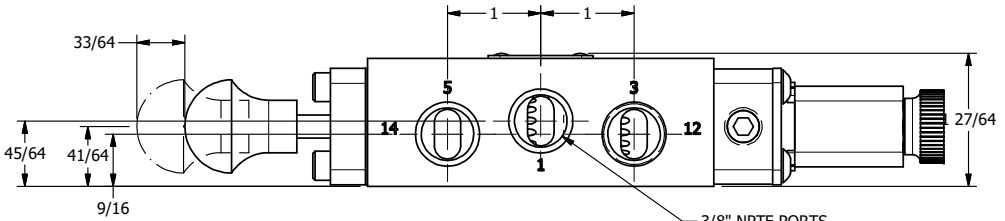

4 | 3 | 2 | 1

11mm/INDUSTRIAL TYPE B
DIN 43650 STYLE

B

B

Ø13/64
4-PLACES

1 3/8

A

A

3/8" NPTF PORTS
5-PLACES

AAA
PRODUCTS
INTERNATIONAL

**AAA PRODUCTS
INTERNATIONAL**
7114 Harry Hines Blvd
Dallas, TX 75235

TITLE: 3/8" SIDE PORT, SNGL SOL, 2 POS,
SPRING RETURN,
LCKNG OVRD, EXCLDR, SPL OVRD