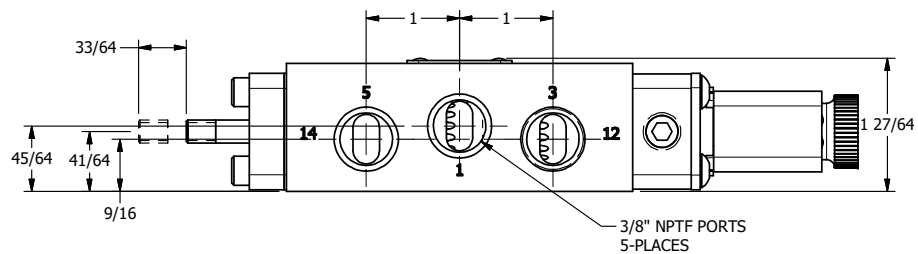

4

3

2

1

AAA
PRODUCTS
INTERNATIONAL

**AAA PRODUCTS
INTERNATIONAL**
7114 Harry Hines Blvd
Dallas, TX 75235

TITLE: 3/8" SIDE PORT, SNGL SOL, 2 POS,
SPR RTRN,
LCK OVRD, EXCLDR, THREADED PIN

DRAWING NO.:
DIM_ESO30LK