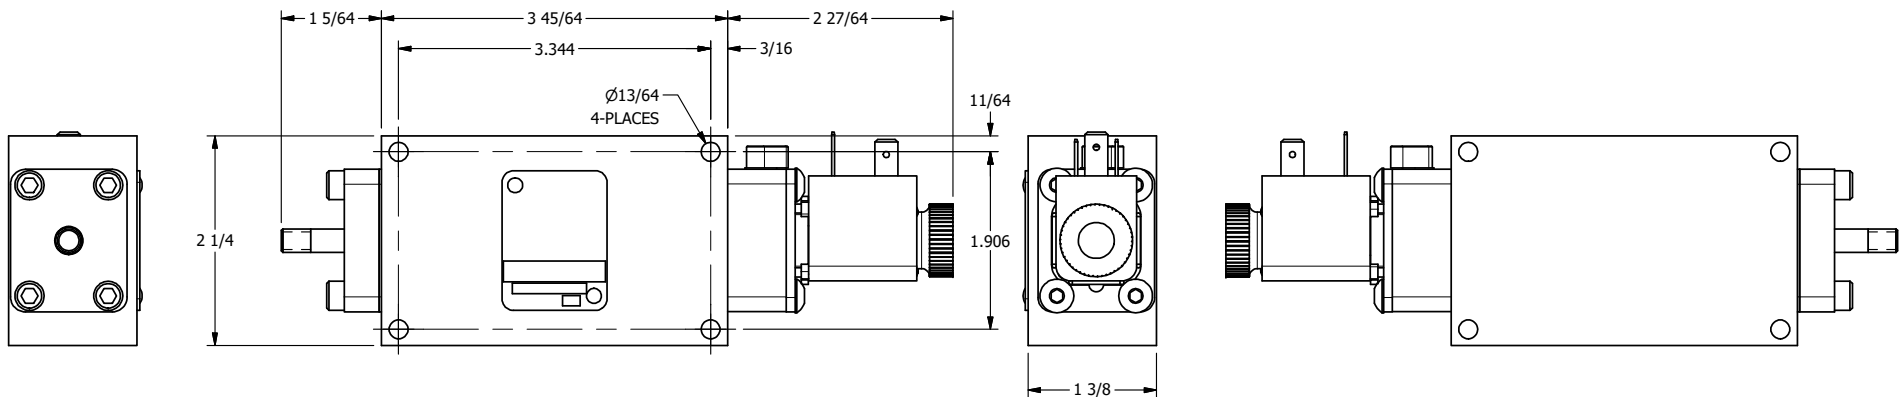

4

3

2

1

AAA
PRODUCTS
INTERNATIONAL

**AAA PRODUCTS
INTERNATIONAL**
7114 Harry Hines Blvd
Dallas, TX 75235

TITLE: 3/8" SIDE PORT, SNGL SOL, 2 POS,
SPR RTRN,
LCK OVRD, EXCLDR, THREADED PIN

DRAWING NO.:
DIM_ESO30LK