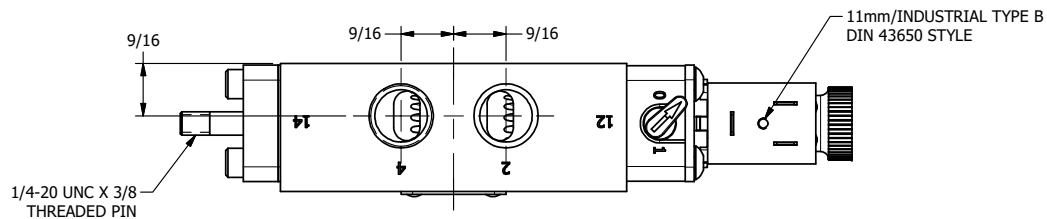

4

3

2

1

AAA
PRODUCTS
INTERNATIONAL

**AAA PRODUCTS
INTERNATIONAL**
7114 Harry Hines Blvd
Dallas, TX 75235

TITLE: 3/8" SIDE PORT, SNGL SOL, 2 POS,
SPR RTRN,
LCK OVRD, EXCLDR, THREADED PIN

DRAWING NO.:
DIM_ESO30LK