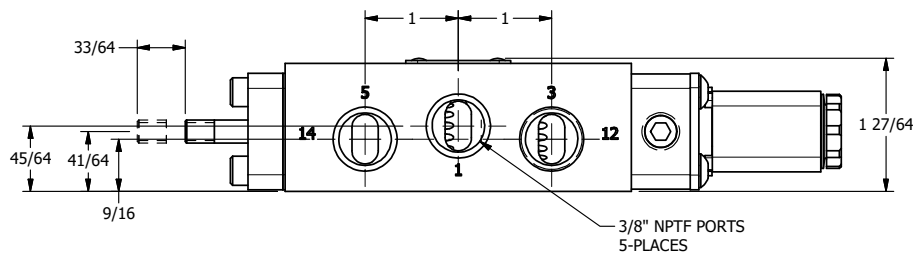

4 3 2 1

AAA
PRODUCTS
INTERNATIONAL

**AAA PRODUCTS
INTERNATIONAL**
7114 Harry Hines Blvd
Dallas, TX 75235

TITLE: 3/8" SIDE PORT, SNGL SOL, 2 POS,
SPRING RTRN,
LCKNG OVRD, THREADED INDCTR PIN

DRAWING NO.:
DIM_ESO30K