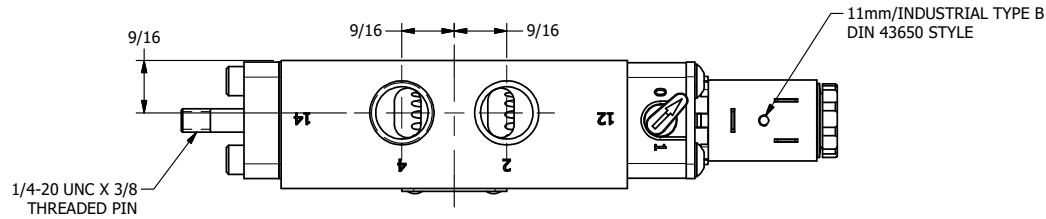

4 3 2 1

AAA
PRODUCTS
INTERNATIONAL

**AAA PRODUCTS
INTERNATIONAL**
7114 Harry Hines Blvd
Dallas, TX 75235

TITLE: 3/8" SIDE PORT, SNGL SOL, 2 POS,
SPRING RTRN,
LCKNG OVRD, THREADED INDCTR PIN

DRAWING NO.:
DIM_ESO30K