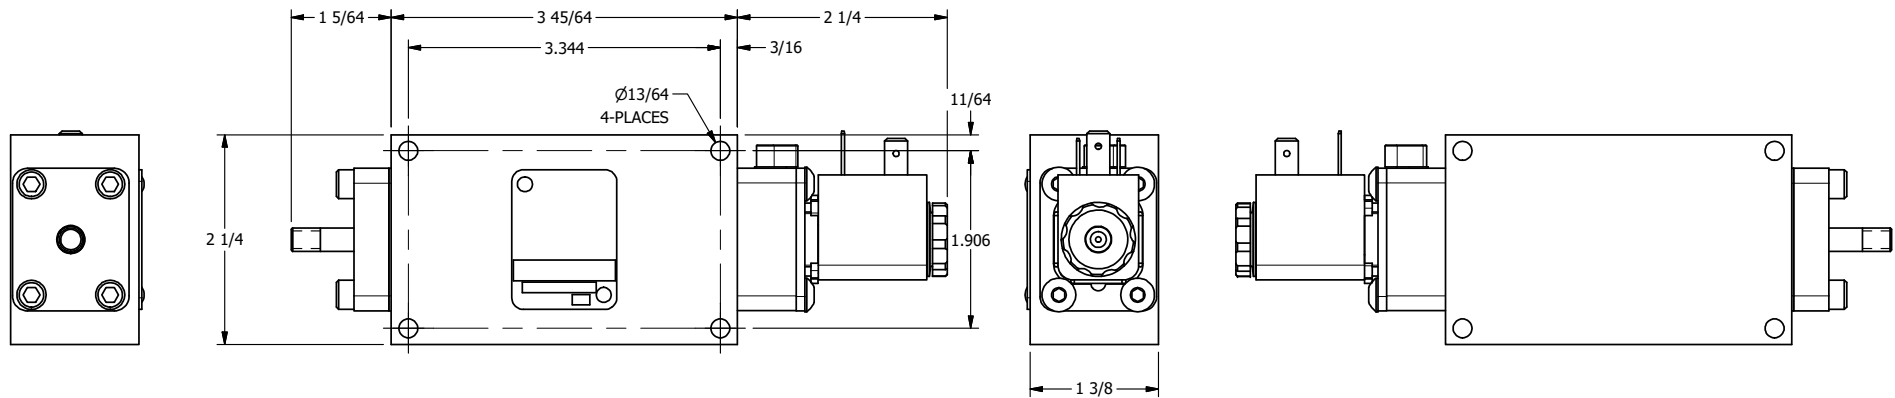

4 3 2 1

AAA
PRODUCTS
INTERNATIONAL

**AAA PRODUCTS
INTERNATIONAL**
7114 Harry Hines Blvd
Dallas, TX 75235

TITLE: 3/8" SIDE PORT, SNGL SOL, 2 POS,
SPRING RTRN,
LCKNG OVRD, THREADED INDCTR PIN

DRAWING NO.:
DIM_ESO30K