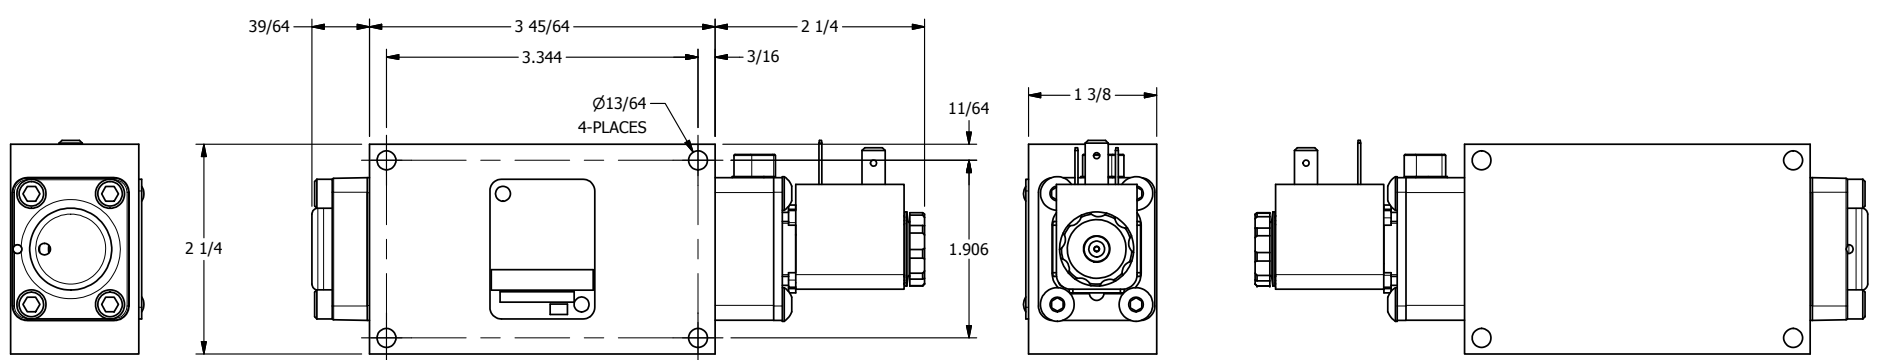

11mm/INDUSTRIAL TYPE B
DIN 43650 STYLE

3/8" NPTF PORTS
5-PLACES

AAA
PRODUCTS
INTERNATIONAL

**AAA PRODUCTS
INTERNATIONAL**
7114 Harry Hines Blvd
Dallas, TX 75235

TITLE: 3/8" SIDE PORT, SNGL SOL, 2 POS,
SPRING RTRN, LCKNG OVRD

DRAWING NO.:
DIM_ESO30

THE INFORMATION CONTAINED WITHIN THIS DOCUMENT IS PROPRIETARY TO AAA PRODUCTS AND MAY NOT BE DISCLOSED WITHOUT PRIOR WRITTEN CONSENT