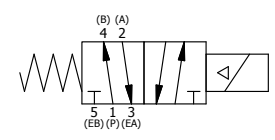

11mm/INDUSTRIAL TYPE B
DIN 43650 STYLE

3/8" NPTF PORTS
5-PLACES

AAA
PRODUCTS
INTERNATIONAL

**AAA PRODUCTS
INTERNATIONAL**
7114 Harry Hines Blvd
Dallas, TX 75235

TITLE: 3/8" SIDE PORT, SNGL SOL, 2 POS,
SPRING RTRN, LCKNG OVRD