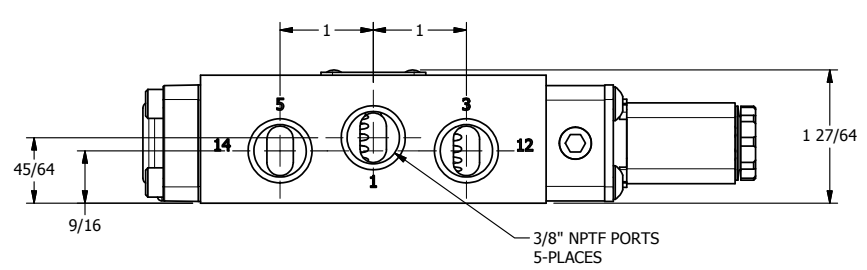

11mm/INDUSTRIAL TYPE B
DIN 43650 STYLE

3/8" NPTF PORTS
5-PLACES

AAA
PRODUCTS
INTERNATIONAL

**AAA PRODUCTS
INTERNATIONAL**
7114 Harry Hines Blvd
Dallas, TX 75235

TITLE: 3/8" SIDE PORT, SNGL SOL, 2 POS,
SPRING RTRN, LCKNG OVRD

DRAWING NO.:
DIM_ESO30

THE INFORMATION CONTAINED WITHIN THIS DOCUMENT IS PROPRIETARY TO AAA PRODUCTS AND MAY NOT BE DISCLOSED WITHOUT PRIOR WRITTEN CONSENT