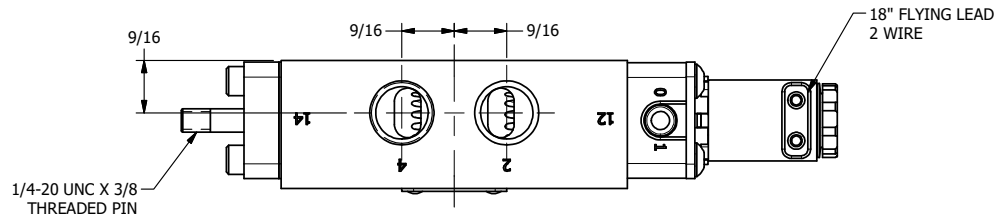

4 3 2 1

4 3 2

**AAA PRODUCTS INTERNATIONAL**  
7114 Harry Hines Blvd  
Dallas, TX 75235

TITLE: 3/8" SIDE PORT, SNGL SOL, 2 POS,  
SPRING RTRN, FLYING LEAD,  
THREADED INDICATOR PIN

DRAWING NO.:  
DIM\_ESO3MK