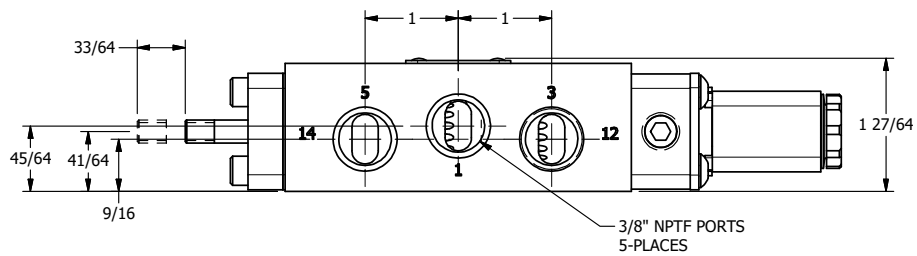

4 3 2 1

4 3 2

**AAA PRODUCTS INTERNATIONAL**  
7114 Harry Hines Blvd  
Dallas, TX 75235

TITLE: 3/8" SIDE PORT, SNGL SOL, 2 POS,  
SPRING RTRN, FLYING LEAD,  
THREADED INDICATOR PIN

DRAWING NO.:  
DIM\_ESO3MK