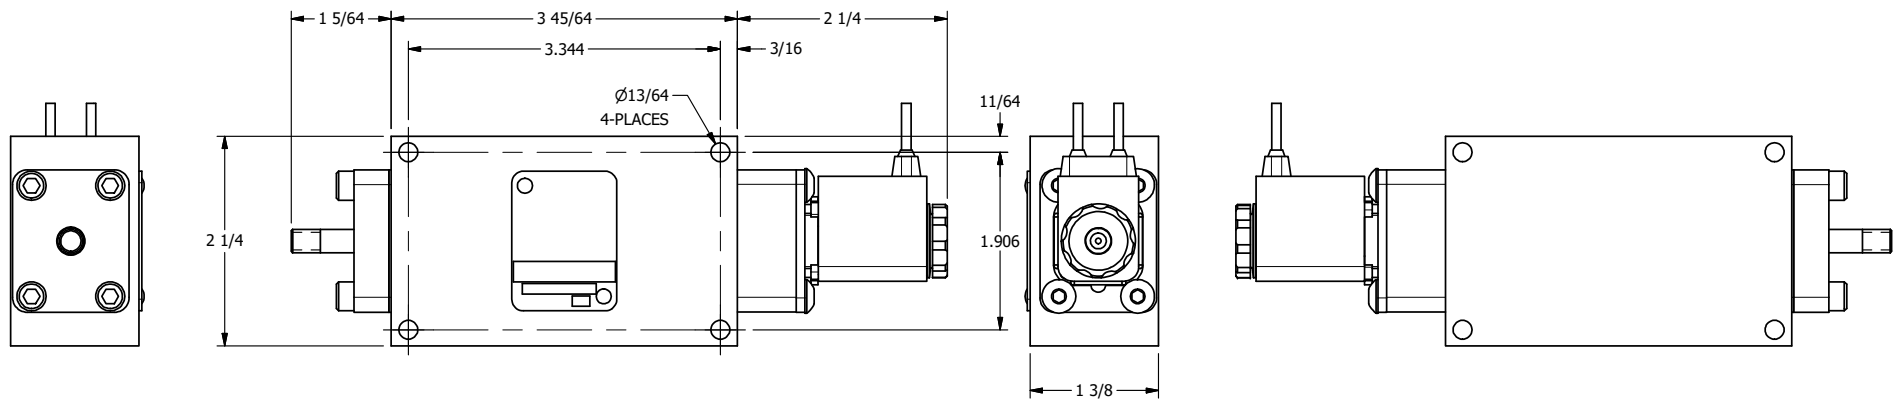

4 3 2 1

4 3 2

**AAA PRODUCTS INTERNATIONAL**  
7114 Harry Hines Blvd  
Dallas, TX 75235

TITLE: 3/8" SIDE PORT, SNGL SOL, 2 POS,  
SPRING RTRN, FLYING LEAD,  
THREADED INDICATOR PIN

DRAWING NO.:  
DIM\_ESO3MK