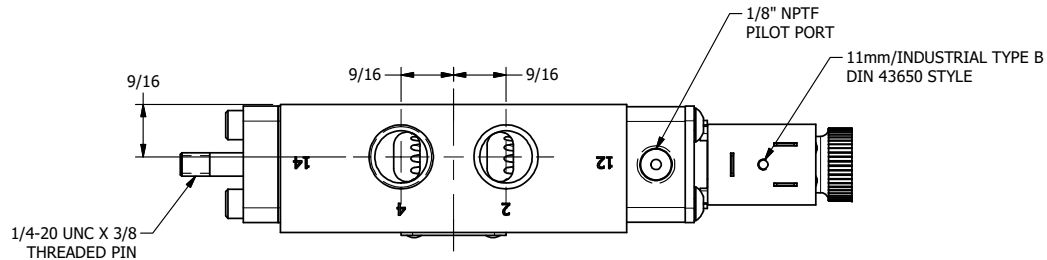

4 3 2 1

4 3 2

AAA
 PRODUCTS
 INTERNATIONAL

**AAA PRODUCTS
 INTERNATIONAL**
 7114 Harry Hines Blvd
 Dallas, TX 75235

TITLE: 3/8" SIDE PORT, SNGL SOL, 2 POS,
 SPR RTRN,
 INDCTR PIN, DUST EXCLDR, EXT PILOT

DRAWING NO.:
 DIM_ESO3LKZ