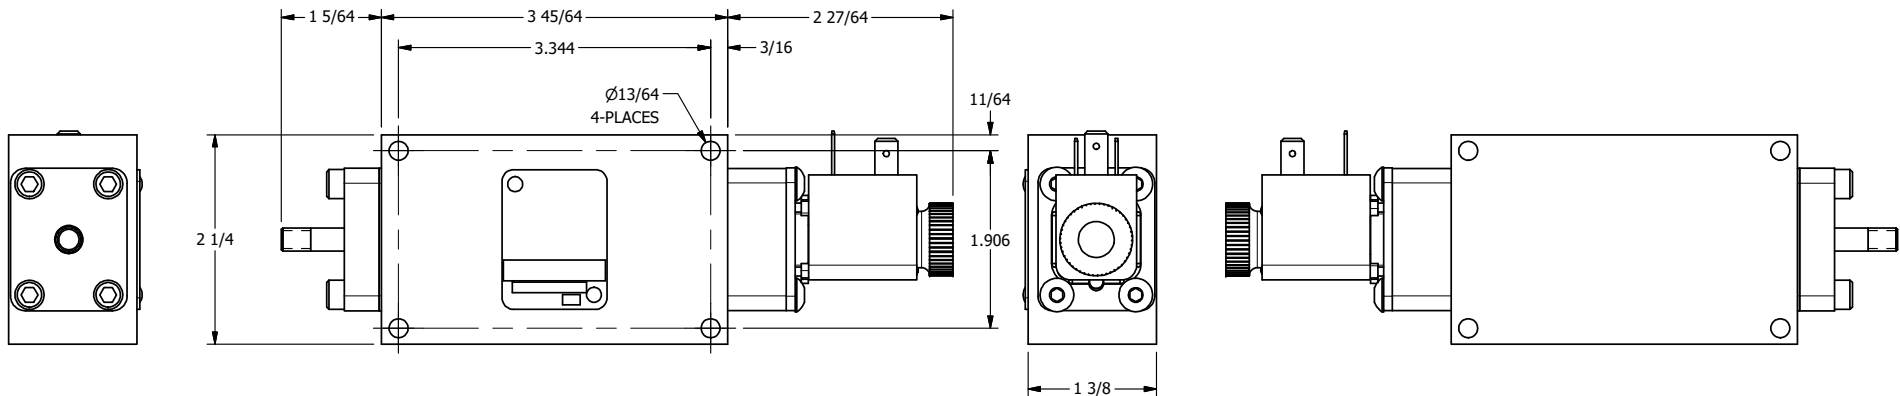

4 3 2 1

4 3 2

AAA
 PRODUCTS
 INTERNATIONAL

**AAA PRODUCTS
 INTERNATIONAL**
 7114 Harry Hines Blvd
 Dallas, TX 75235

TITLE: 3/8" SIDE PORT, SNGL SOL, 2 POS,
 SPR RTRN,
 INDCTR PIN, DUST EXCLDR, EXT PILOT

DRAWING NO.:
 DIM_ESO3LKZ