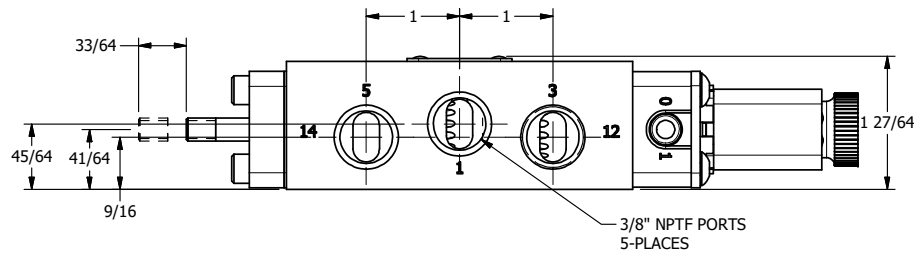

4 3 2 1

4 3 2

AAA
 PRODUCTS
 INTERNATIONAL

**AAA PRODUCTS
 INTERNATIONAL**
 7114 Harry Hines Blvd
 Dallas, TX 75235

TITLE: 3/8" SIDE PORT, SNGL SOL, 2 POS,
 SPR RTRN,
 INDCTR PIN, DUST EXCLDR, EXT PILOT

DRAWING NO.:
 DIM_ESO3LKZ