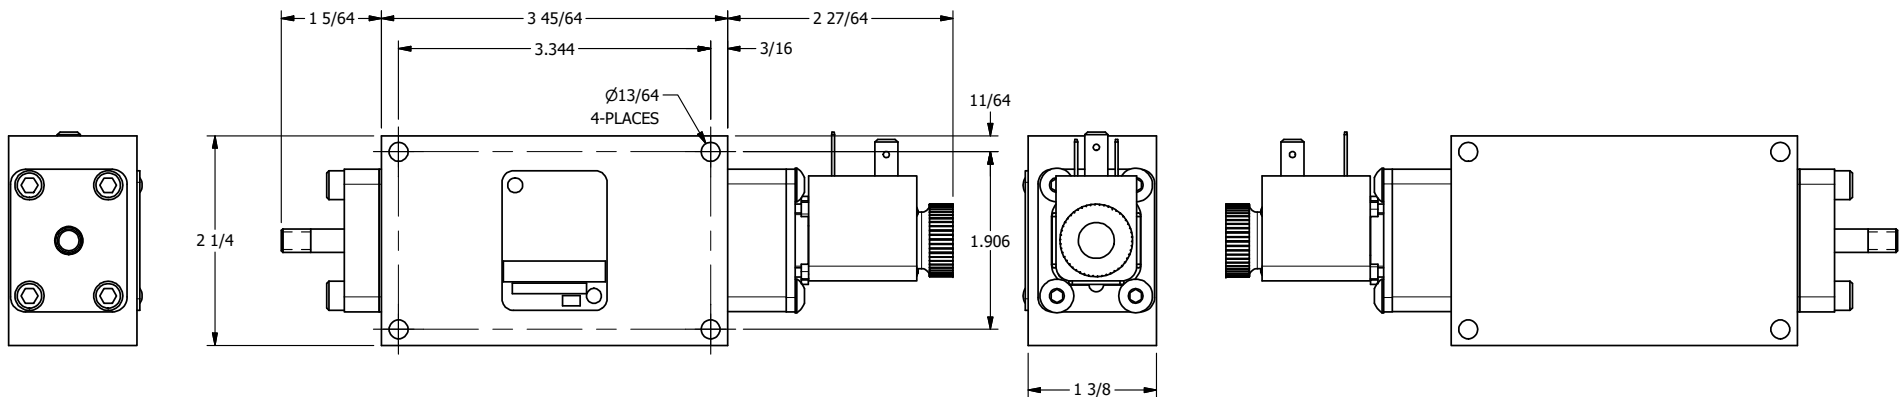

4

3

2

1

AAA
PRODUCTS
INTERNATIONAL

**AAA PRODUCTS
INTERNATIONAL**
7114 Harry Hines Blvd
Dallas, TX 75235

TITLE: 3/8" SIDE PORT, SNGL SOL, 2 POS,
SPRING RTRN, DUST EXLDR,
THREADED INDICATOR PIN

DRAWING NO.:
DIM_ESO3LK