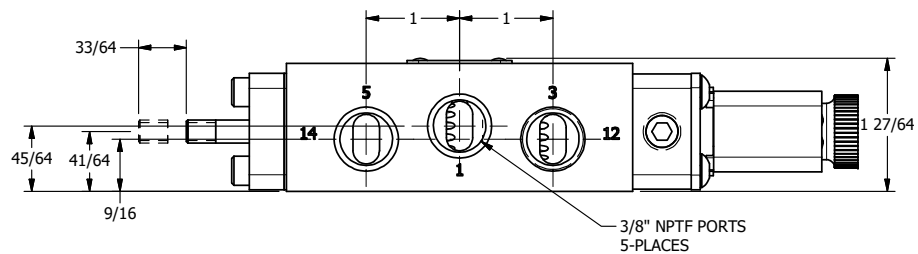

4

3

2

1

AAA
PRODUCTS
INTERNATIONAL

**AAA PRODUCTS
INTERNATIONAL**
7114 Harry Hines Blvd
Dallas, TX 75235

TITLE: 3/8" SIDE PORT, SNGL SOL, 2 POS,
SPRING RTRN, DUST EXLDR,
THREADED INDICATOR PIN

DRAWING NO.:
DIM_ESO3LK