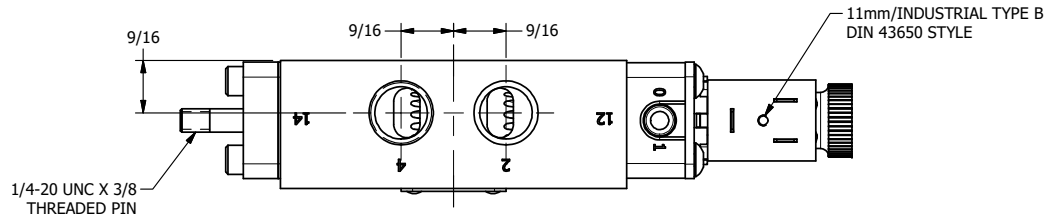

4

3

2

1

AAA
PRODUCTS
INTERNATIONAL

**AAA PRODUCTS
INTERNATIONAL**
7114 Harry Hines Blvd
Dallas, TX 75235

TITLE: 3/8" SIDE PORT, SNGL SOL, 2 POS,
SPRING RTRN, DUST EXLDR,
THREADED INDICATOR PIN

DRAWING NO.:
DIM_ESO3LK