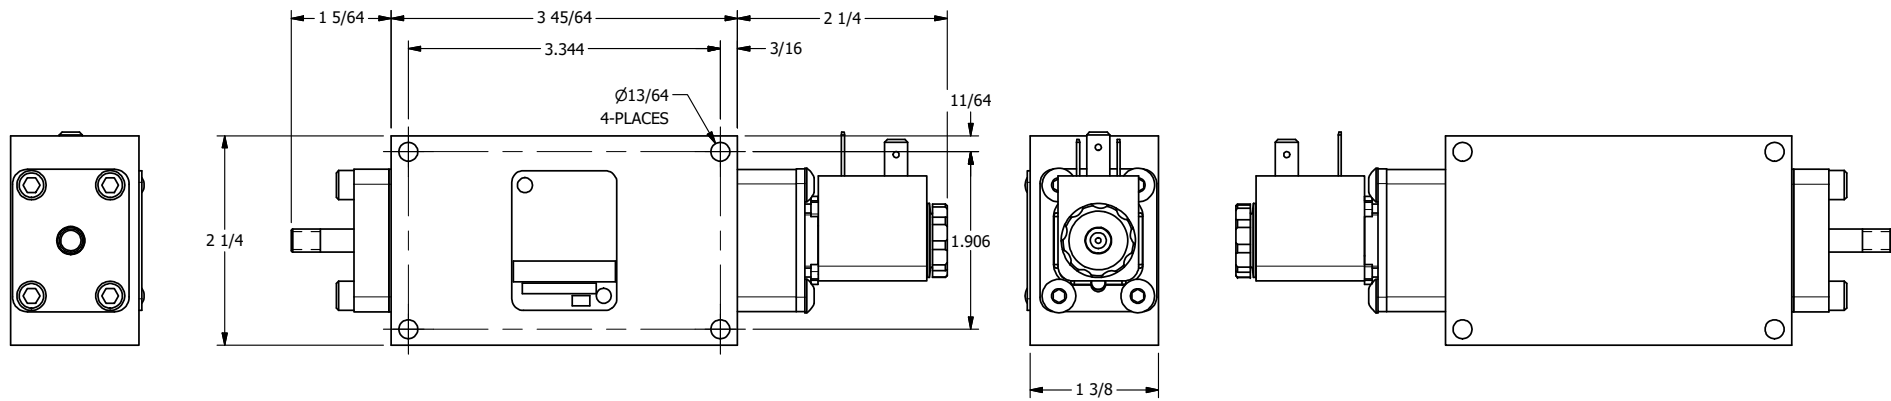

4 3 2 1

**AAA**  
PRODUCTS  
INTERNATIONAL

**AAA PRODUCTS  
INTERNATIONAL**  
7114 Harry Hines Blvd  
Dallas, TX 75235

TITLE: 3/8" SIDE PORT, SNGL SOL, 2 POS,  
SPRING RTRN,  
THREADED INDCTR PIN, EXT PILOT

DRAWING NO.:  
DIM\_ESO3KZ

4 3 2

THE INFORMATION CONTAINED WITHIN THIS DOCUMENT IS PROPRIETARY TO AAA PRODUCTS AND MAY NOT BE DISCLOSED WITHOUT PRIOR WRITTEN CONSENT