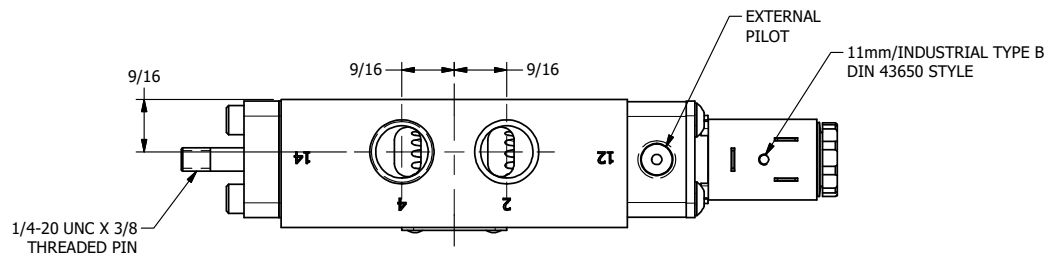

4 3 2 1

**AAA**  
PRODUCTS  
INTERNATIONAL

**AAA PRODUCTS  
INTERNATIONAL**  
7114 Harry Hines Blvd  
Dallas, TX 75235

TITLE: 3/8" SIDE PORT, SNGL SOL, 2 POS,  
SPRING RTRN,  
THREADED INDCTR PIN, EXT PILOT

DRAWING NO.:  
DIM\_ESO3KZ

4 3 2

THE INFORMATION CONTAINED WITHIN THIS DOCUMENT IS PROPRIETARY TO AAA PRODUCTS AND MAY NOT BE DISCLOSED WITHOUT PRIOR WRITTEN CONSENT