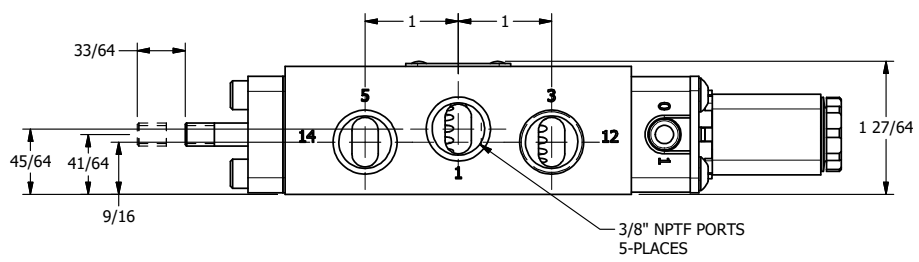

4 3 2 1

**AAA**  
PRODUCTS  
INTERNATIONAL

**AAA PRODUCTS  
INTERNATIONAL**  
7114 Harry Hines Blvd  
Dallas, TX 75235

TITLE: 3/8" SIDE PORT, SNGL SOL, 2 POS,  
SPRING RTRN,  
THREADED INDCTR PIN, EXT PILOT

DRAWING NO.:  
DIM\_ESO3KZ

4 3 2

THE INFORMATION CONTAINED WITHIN THIS DOCUMENT IS PROPRIETARY TO AAA PRODUCTS AND MAY NOT BE DISCLOSED WITHOUT PRIOR WRITTEN CONSENT