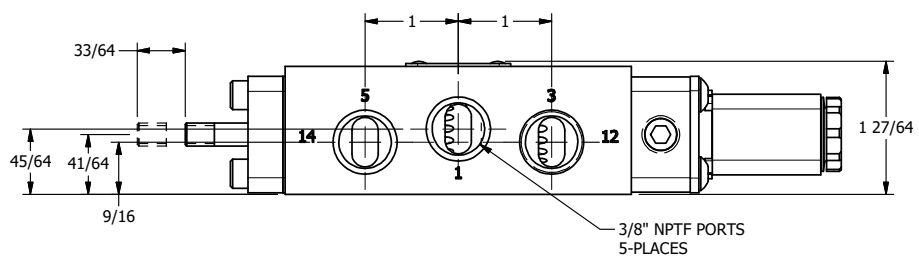

4 3 2 1

	<b>AAA PRODUCTS INTERNATIONAL</b> 7114 Harry Hines Blvd Dallas, TX 75235	<b>TITLE:</b> 3/8" SIDE PORT, SNGL SOL, 2 POS, SPRING RTRN, THREADED INDICATOR PIN	<b>DRAWING NO.:</b> DIM_ESO3K
--	--	--	----------------------------------