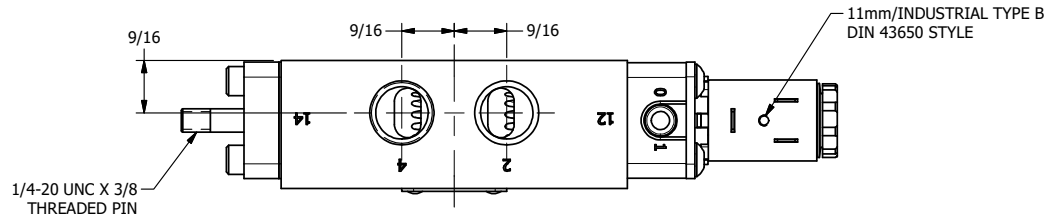

4 3 2 1

	<b>AAA PRODUCTS INTERNATIONAL</b> 7114 Harry Hines Blvd Dallas, TX 75235	<b>TITLE:</b> 3/8" SIDE PORT, SNGL SOL, 2 POS, SPRING RTRN, THREADED INDICATOR PIN	<b>DRAWING NO.:</b> DIM_ESO3K
--	--	--	----------------------------------