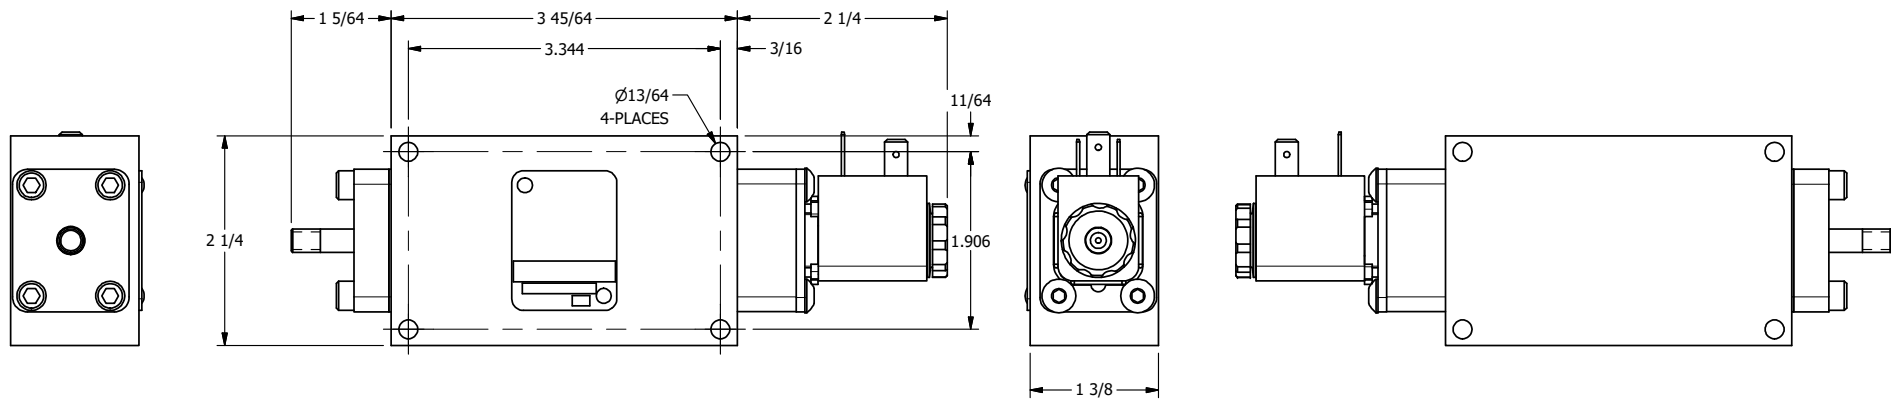

4 3 2 1

	<b>AAA PRODUCTS INTERNATIONAL</b> 7114 Harry Hines Blvd Dallas, TX 75235	<b>TITLE:</b> 3/8" SIDE PORT, SNGL SOL, 2 POS, SPRING RTRN, THREADED INDICATOR PIN	<b>DRAWING NO.:</b> DIM_ESO3K
--	--	--	----------------------------------