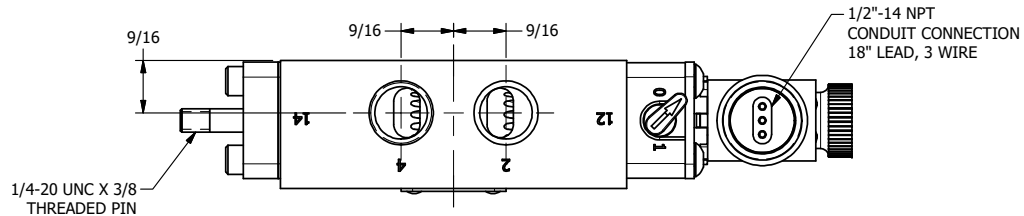

4

3

2

1

**AAA**  
PRODUCTS  
INTERNATIONAL

**AAA PRODUCTS  
INTERNATIONAL**  
7114 Harry Hines Blvd  
Dallas, TX 75235

TITLE: **3/8" SIDE PORT, SNGL SOL, 2 POS,  
SPR RTRN, MOLD-OVER,  
LCKNG OVRD, EXCLDR, THD PIN**

DRAWING NO.:  
**DIM\_ESO3JOLK**

THE INFORMATION CONTAINED WITHIN THIS DOCUMENT IS PROPRIETARY TO AAA PRODUCTS AND MAY NOT BE DISCLOSED WITHOUT PRIOR WRITTEN CONSENT

4

3

2

1