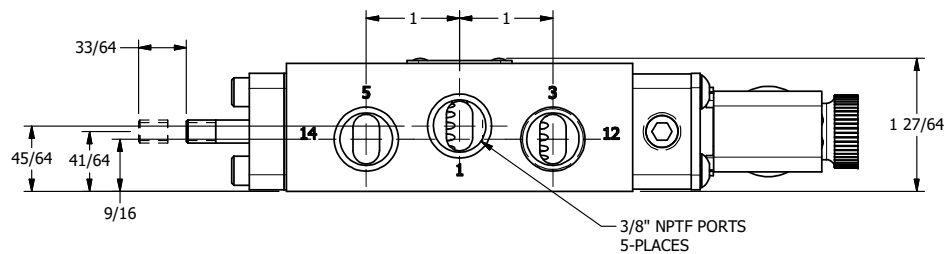

4

3

2

1

**AAA**  
PRODUCTS  
INTERNATIONAL

**AAA PRODUCTS  
INTERNATIONAL**  
7114 Harry Hines Blvd  
Dallas, TX 75235

TITLE: **3/8" SIDE PORT, SNGL SOL, 2 POS,  
SPR RTRN, MOLD-OVER,  
LCKNG OVRD, EXCLDR, THD PIN**

DRAWING NO.:  
**DIM\_ESO3JOLK**

THE INFORMATION CONTAINED WITHIN THIS DOCUMENT IS PROPRIETARY TO AAA PRODUCTS AND MAY NOT BE DISCLOSED WITHOUT PRIOR WRITTEN CONSENT

4

3

2

1