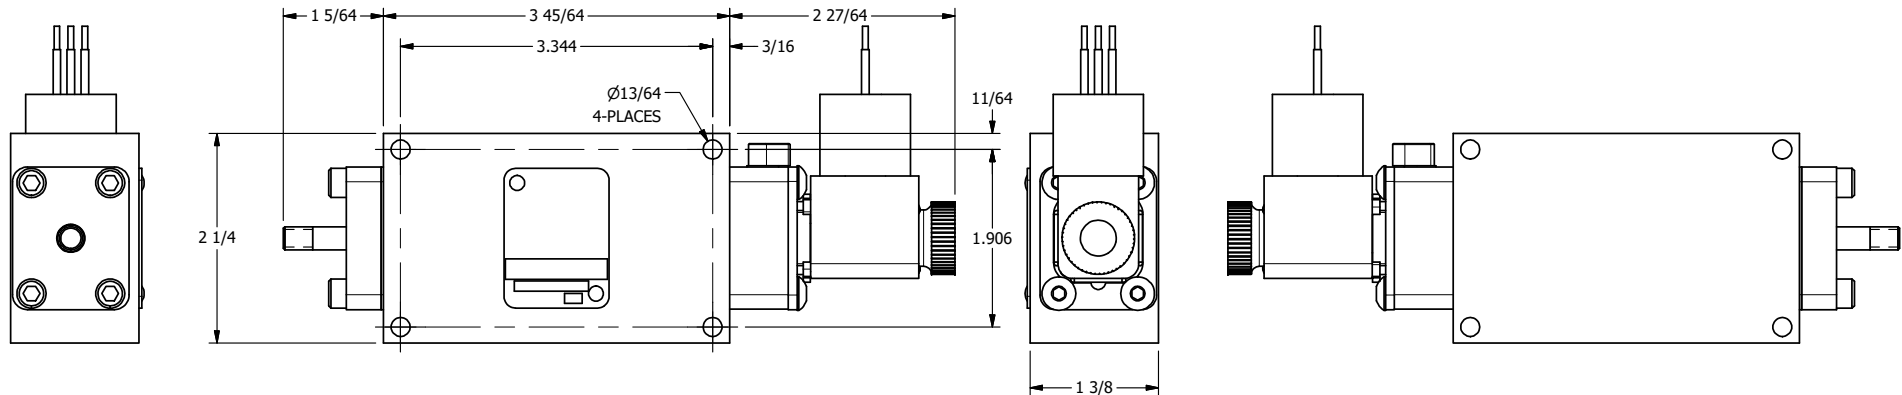

4

3

2

1

**AAA**  
PRODUCTS  
INTERNATIONAL

**AAA PRODUCTS  
INTERNATIONAL**  
7114 Harry Hines Blvd  
Dallas, TX 75235

TITLE: **3/8" SIDE PORT, SNGL SOL, 2 POS,  
SPR RTRN, MOLD-OVER,  
LCKNG OVRD, EXCLDR, THD PIN**

DRAWING NO.:  
**DIM\_ESO3JOLK**

THE INFORMATION CONTAINED WITHIN THIS DOCUMENT IS PROPRIETARY TO AAA PRODUCTS AND MAY NOT BE DISCLOSED WITHOUT PRIOR WRITTEN CONSENT

4

3

2

1