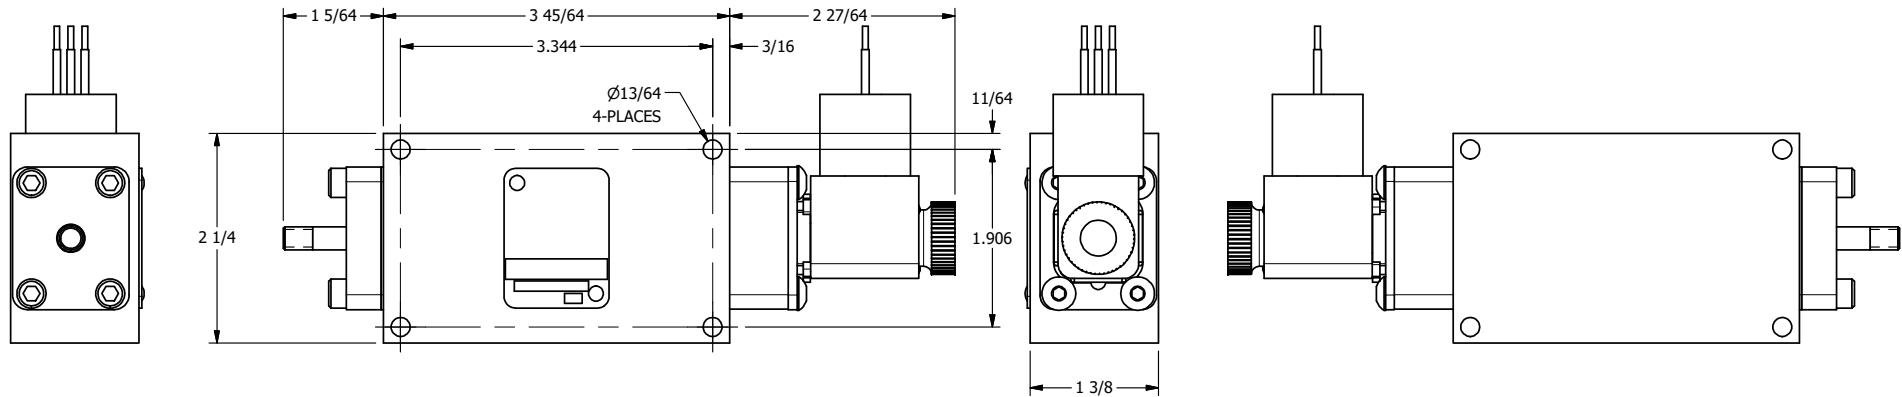

4

3

2

1

**AAA**  
PRODUCTS  
INTERNATIONAL

**AAA PRODUCTS  
INTERNATIONAL**  
7114 Harry Hines Blvd  
Dallas, TX 75235

TITLE:  $3/8$ " SIDE PORT, SNGL SOL, 2 POS,  
SPR RTRN, MOLD-OVER,  
INDCTR PIN, DUST EXCLDR