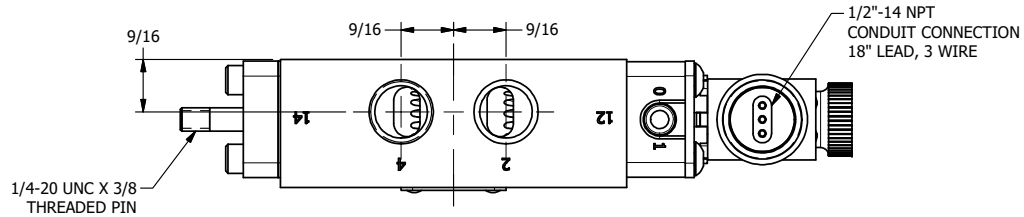

4

3

2

1

**AAA**  
PRODUCTS  
INTERNATIONAL

**AAA PRODUCTS  
INTERNATIONAL**  
7114 Harry Hines Blvd  
Dallas, TX 75235

TITLE:  $3/8$ " SIDE PORT, SNGL SOL, 2 POS,  
SPR RTRN, MOLD-OVER,  
INDCTR PIN, DUST EXCLDR