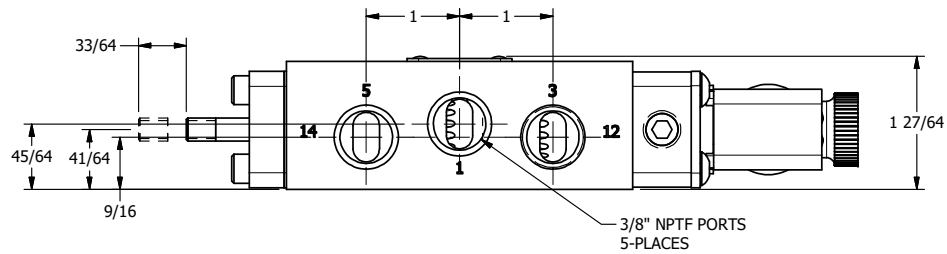

4

3

2

1

**AAA**  
PRODUCTS  
INTERNATIONAL

**AAA PRODUCTS  
INTERNATIONAL**  
7114 Harry Hines Blvd  
Dallas, TX 75235

TITLE:  $3/8$ " SIDE PORT, SNGL SOL, 2 POS,  
SPR RTRN, MOLD-OVER,  
INDCTR PIN, DUST EXCLDR