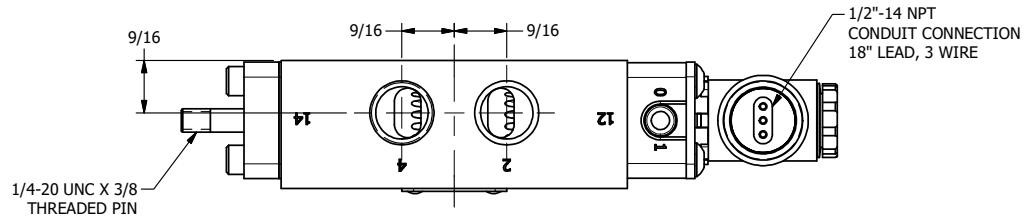

4 3 2 1

AAA
PRODUCTS
INTERNATIONAL

**AAA PRODUCTS
INTERNATIONAL**
7114 Harry Hines Blvd
Dallas, TX 75235

TITLE: 3/8" SIDE PORT, SNGL SOL, 2 POS,
SPRING RTRN, MOLD-OVER,
THREADED INDICATOR PIN

DRAWING NO.:
DIM_ESO3JK