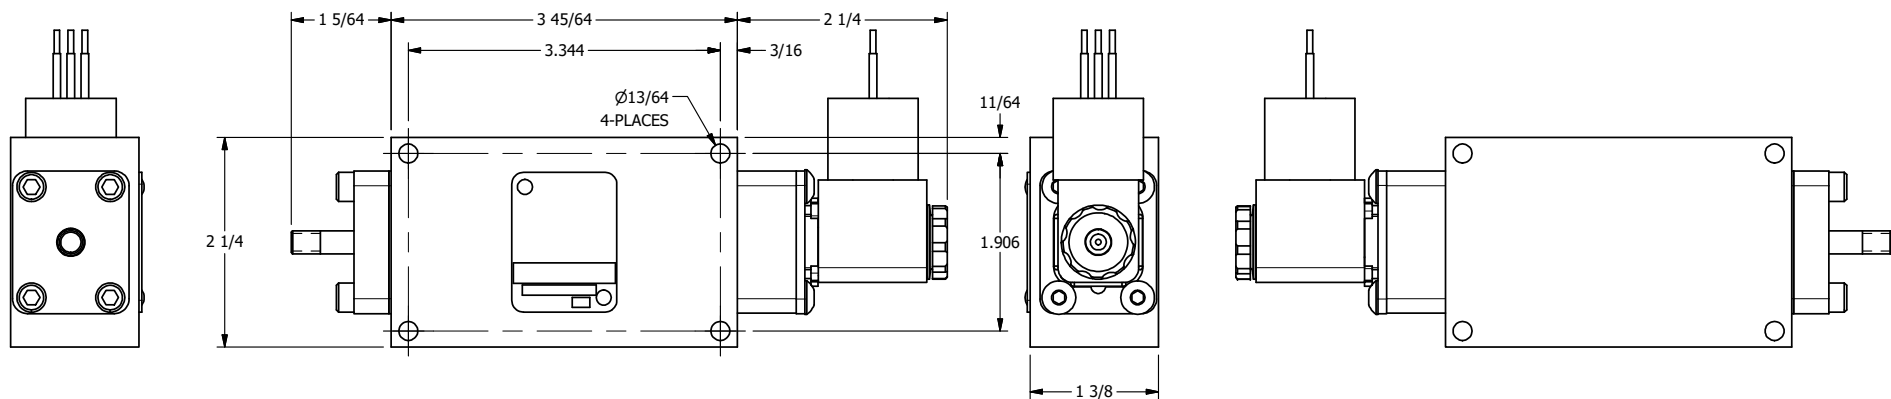

4 3 2 1

AAA
PRODUCTS
INTERNATIONAL

**AAA PRODUCTS
INTERNATIONAL**
7114 Harry Hines Blvd
Dallas, TX 75235

TITLE: 3/8" SIDE PORT, SNGL SOL, 2 POS,
SPRING RTRN, MOLD-OVER,
THREADED INDICATOR PIN

DRAWING NO.:
DIM_ESO3JK