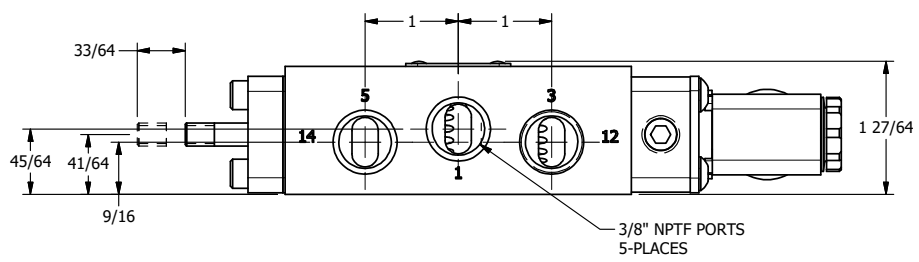

4 3 2 1

AAA
PRODUCTS
INTERNATIONAL

**AAA PRODUCTS
INTERNATIONAL**
7114 Harry Hines Blvd
Dallas, TX 75235

TITLE: 3/8" SIDE PORT, SNGL SOL, 2 POS,
SPRING RTRN, MOLD-OVER,
THREADED INDICATOR PIN

DRAWING NO.:
DIM_ESO3JK