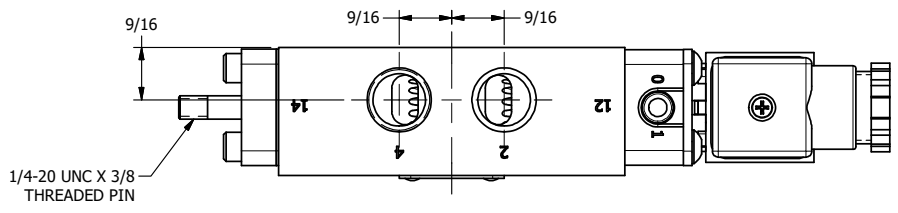

4 3 2 1

AAA
PRODUCTS
INTERNATIONAL

**AAA PRODUCTS
INTERNATIONAL**
7114 Harry Hines Blvd
Dallas, TX 75235

TITLE: **3/8" SIDE PORT, SNGL SOL, 2 POS,
SPRING RTRN, INTRINSICALLY SAFE,
THREADED INDICATOR PIN**

DRAWING NO.:
DIM_ESO3AK

4 3 2 1

THE INFORMATION CONTAINED WITHIN THIS DOCUMENT IS PROPRIETARY TO AAA PRODUCTS AND MAY NOT BE DISCLOSED WITHOUT PRIOR WRITTEN CONSENT