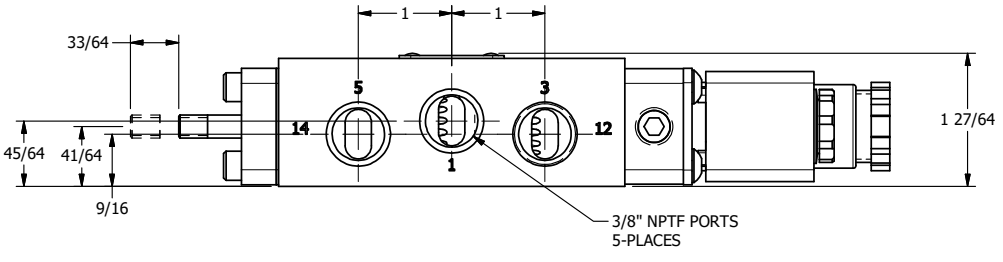

4 3 2 1

AAA
PRODUCTS
INTERNATIONAL

**AAA PRODUCTS
INTERNATIONAL**
7114 Harry Hines Blvd
Dallas, TX 75235

TITLE: **3/8" SIDE PORT, SNGL SOL, 2 POS,
SPRING RTRN, INTRINSICALLY SAFE,
THREADED INDICATOR PIN**

DRAWING NO.:
DIM_ESO3AK

4 3 2 1

THE INFORMATION CONTAINED WITHIN THIS DOCUMENT IS PROPRIETARY TO AAA PRODUCTS AND MAY NOT BE DISCLOSED WITHOUT PRIOR WRITTEN CONSENT