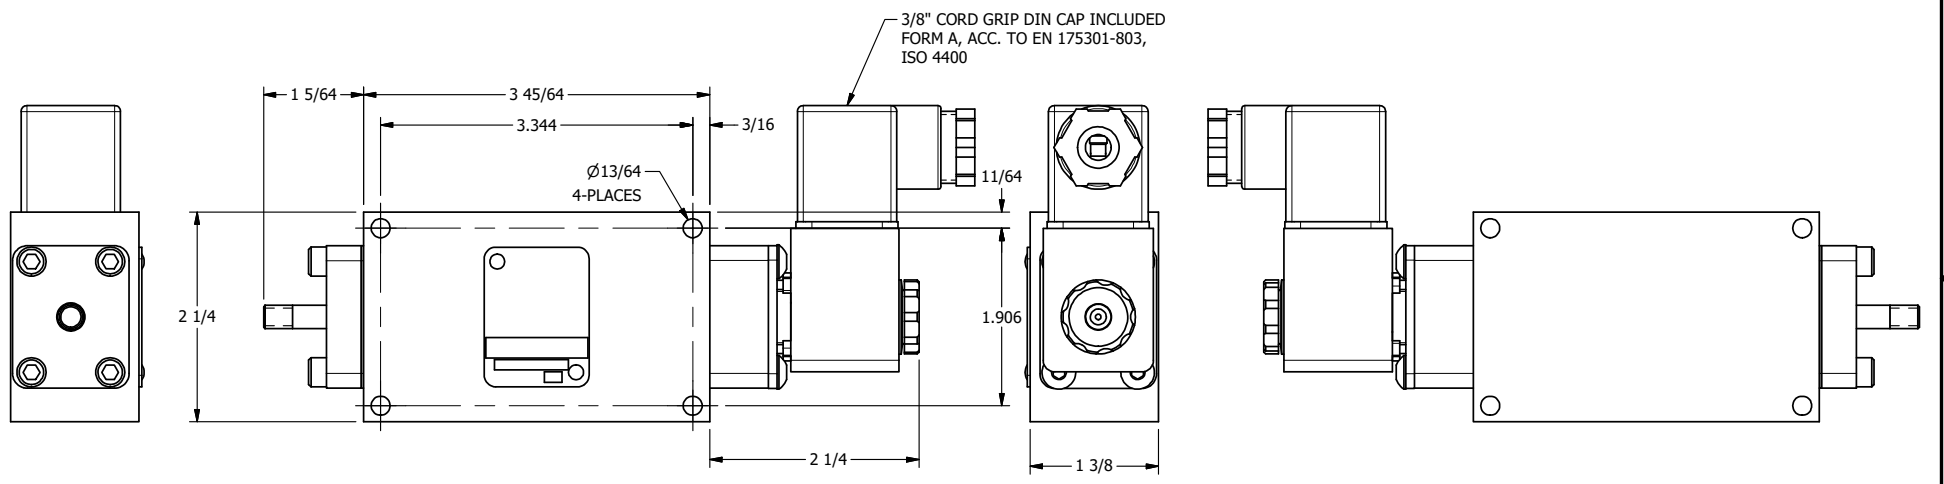

4 3 2 1

AAA
PRODUCTS
INTERNATIONAL

**AAA PRODUCTS
INTERNATIONAL**
7114 Harry Hines Blvd
Dallas, TX 75235

TITLE: **3/8" SIDE PORT, SNGL SOL, 2 POS,
SPRING RTRN, INTRINSICALLY SAFE,
THREADED INDICATOR PIN**

DRAWING NO.:
DIM_ESO3AK

4 3 2 1

THE INFORMATION CONTAINED WITHIN THIS DOCUMENT IS PROPRIETARY TO AAA PRODUCTS AND MAY NOT BE DISCLOSED WITHOUT PRIOR WRITTEN CONSENT