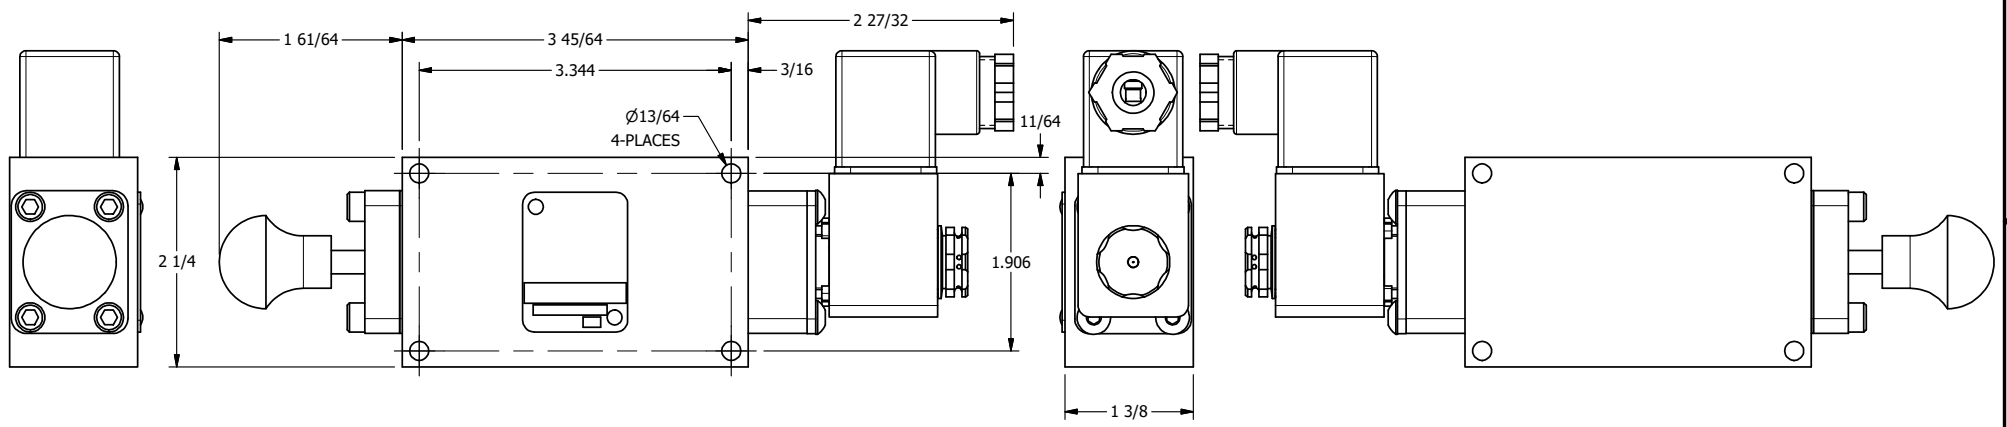

4 | 3 | 2 | 1

**AAA**  
PRODUCTS  
INTERNATIONAL

**AAA PRODUCTS  
INTERNATIONAL**  
7114 Harry Hines Blvd  
Dallas, TX 75235

TITLE:  $\frac{3}{8}$ " SIDE PORT, SNGL SOL, 2 POS,  
SPR RTRN, INTR SAFE,  
SIDE VENT, SPOOL OVRD

DRAWING NO.:  
DIM\_ESO3ACOS

4 | 3 | 2

THE INFORMATION CONTAINED WITHIN THIS DOCUMENT IS PROPRIETARY TO AAA PRODUCTS AND MAY NOT BE DISCLOSED WITHOUT PRIOR WRITTEN CONSENT