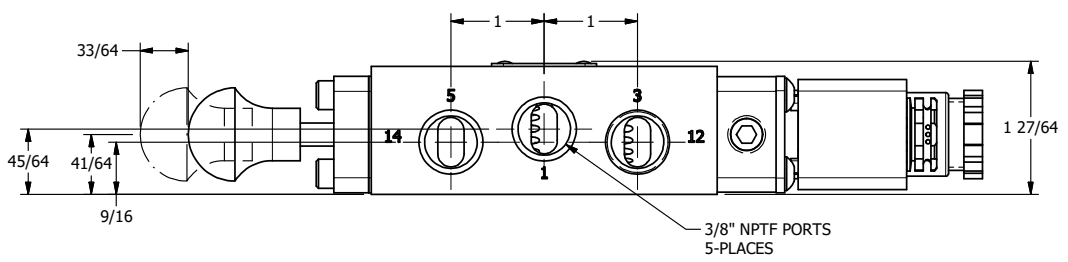

4 | 3 | 2 | 1

**AAA**  
PRODUCTS  
INTERNATIONAL

**AAA PRODUCTS  
INTERNATIONAL**  
7114 Harry Hines Blvd  
Dallas, TX 75235

TITLE:  $\frac{3}{8}$ " SIDE PORT, SNGL SOL, 2 POS,  
SPR RTRN, INTR SAFE,  
SIDE VENT, SPOOL OVRD

DRAWING NO.:  
DIM\_ESO3ACOS

4 | 3 | 2

THE INFORMATION CONTAINED WITHIN THIS DOCUMENT IS PROPRIETARY TO AAA PRODUCTS AND MAY NOT BE DISCLOSED WITHOUT PRIOR WRITTEN CONSENT