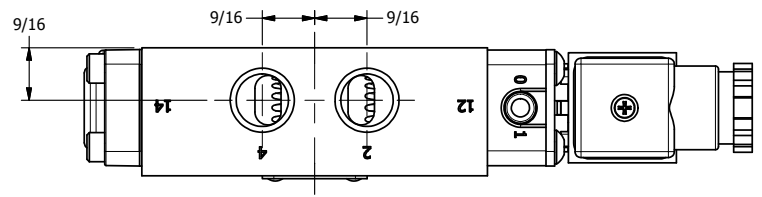

4 3 2 1

B

B

A

A

3/8" CORD GRIP DIN CAP INCLUDED
FORM A, ACC. TO EN 175301-803,
ISO 4400

3/8" NPTF PORTS
5-PLACES

AAA
PRODUCTS
INTERNATIONAL
7114 Harry Hines Blvd
Dallas, TX 75235

TITLE: 3/8" SIDE PORT, SNGL SOL, 2 POS,
SPR RTRN, INTRINSICALLY SAFE,
24VDC

DRAWING NO.:
DIM_ESO3A

4 3 2 1

THE INFORMATION CONTAINED WITHIN THIS DOCUMENT IS PROPRIETARY TO AAA PRODUCTS AND MAY NOT BE DISCLOSED WITHOUT PRIOR WRITTEN CONSENT