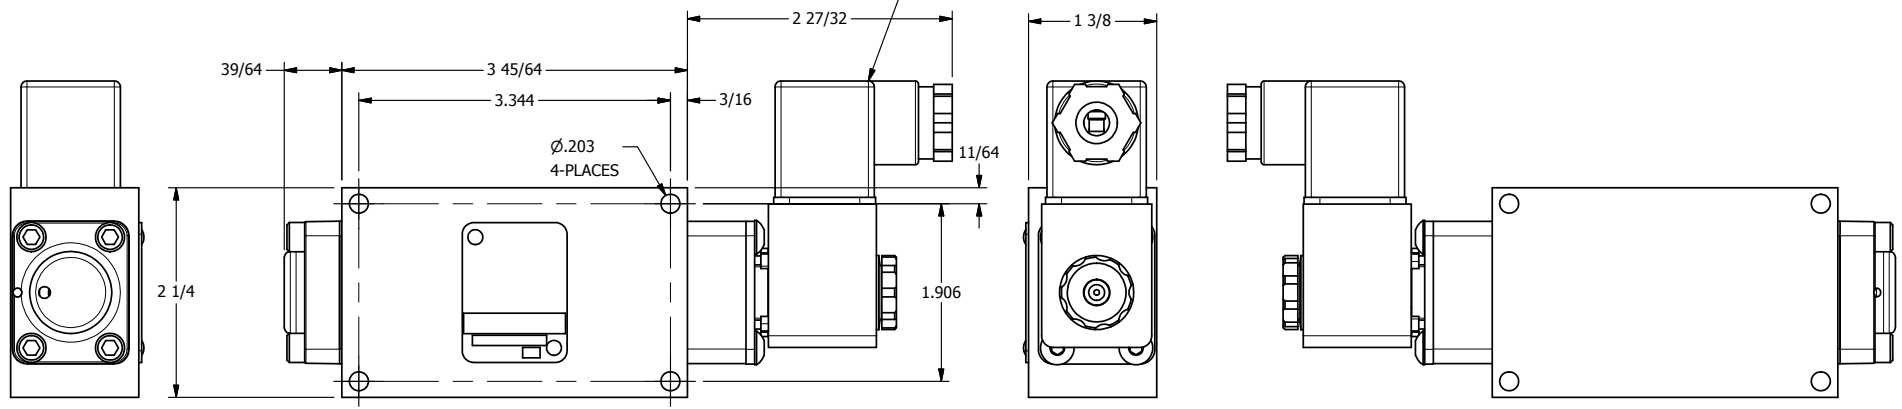

4 3 2 1

B

B

A

A

3/8" CORD GRIP DIN CAP INCLUDED
FORM A, ACC. TO EN 175301-803,
ISO 4400

3/8" NPTF PORTS
5-PLACES

AAA
PRODUCTS
INTERNATIONAL
7114 Harry Hines Blvd
Dallas, TX 75235

TITLE: 3/8" SIDE PORT, SNGL SOL, 2 POS,
SPR RTRN, INTRINSICALLY SAFE,
24VDC

DRAWING NO.:
DIM_ESO3A

4 3 2 1

THE INFORMATION CONTAINED WITHIN THIS DOCUMENT IS PROPRIETARY TO AAA PRODUCTS AND MAY NOT BE DISCLOSED WITHOUT PRIOR WRITTEN CONSENT