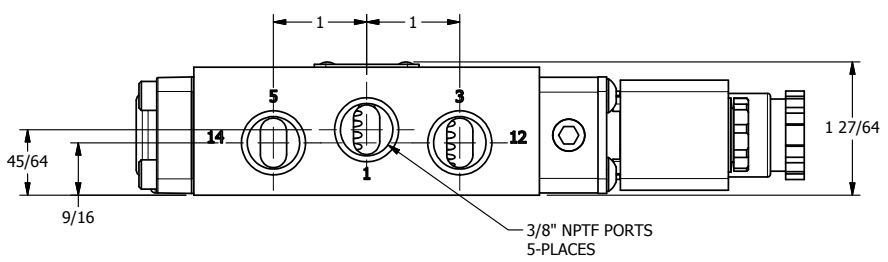

4 3 2 1

B

B

A

A

3/8" CORD GRIP DIN CAP INCLUDED
FORM A, ACC. TO EN 175301-803,
ISO 4400

3/8" NPTF PORTS
5-PLACES

AAA
PRODUCTS
INTERNATIONAL
7114 Harry Hines Blvd
Dallas, TX 75235

TITLE: 3/8" SIDE PORT, SNGL SOL, 2 POS,
SPR RTRN, INTRINSICALLY SAFE,
24VDC

DRAWING NO.:
DIM_ESO3A

4 3 2 1

THE INFORMATION CONTAINED WITHIN THIS DOCUMENT IS PROPRIETARY TO AAA PRODUCTS AND MAY NOT BE DISCLOSED WITHOUT PRIOR WRITTEN CONSENT