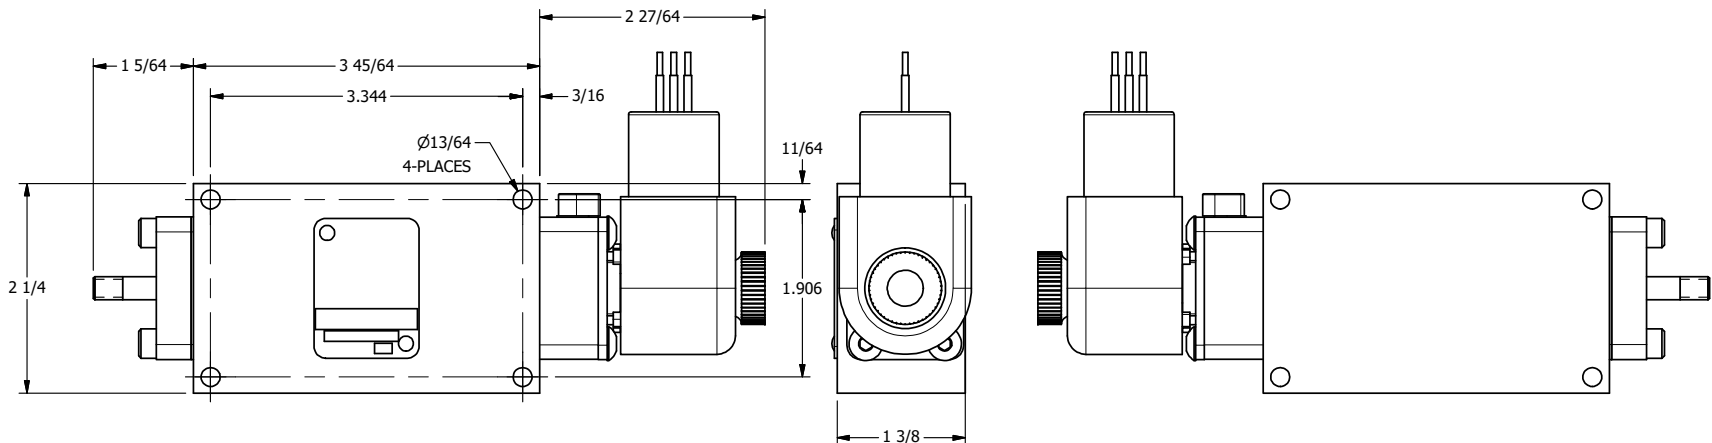

4

3

2

1

9/16
1/4-20 UNC X 3/8
THREADED PIN

9/16 9/16 9/16

1/2"-14 NPT
CONDUIT CONNECTION
18" LEADS, 3 WIRE

12

2

14

AAA
PRODUCTS
INTERNATIONAL

**AAA PRODUCTS
INTERNATIONAL**
7114 Harry Hines Blvd
Dallas, TX 75235

TITLE: 1/4" SIDE PORT, SNGL SOL, 2 POS,
SPR RTRN, EXPL PROOF,
LCKNG OVRD, EXCLDR, THD PIN

DRAWING NO.:
DIM_ESO2XOLK