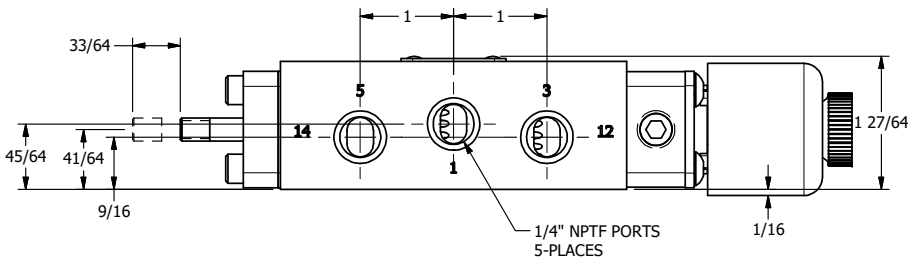

4

3

2

1

9/16
1/4-20 UNC X 3/8
THREADED PIN

9/16 9/16 9/16

1/2"-14 NPT
CONDUIT CONNECTION
18" LEADS, 3 WIRE

12

2

14

AAA
PRODUCTS
INTERNATIONAL

**AAA PRODUCTS
INTERNATIONAL**
7114 Harry Hines Blvd
Dallas, TX 75235

TITLE: 1/4" SIDE PORT, SNGL SOL, 2 POS,
SPR RTRN, EXPL PROOF,
LCKNG OVRD, EXCLDR, THD PIN

DRAWING NO.:
DIM_ESO2XOLK