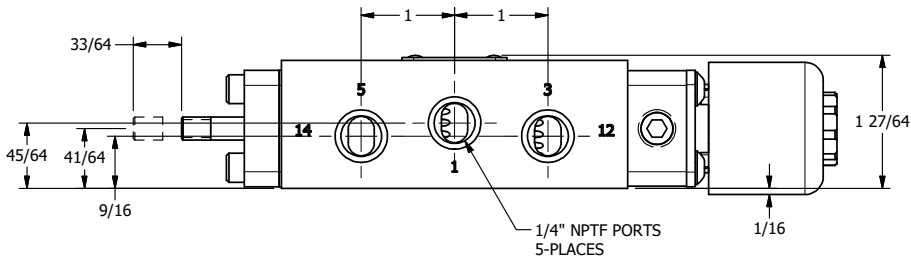

4

3

2

1

9/16  
1/4-20 UNC X 3/8  
THREADED PIN

9/16 9/16

1/2"-14 NPT  
CONDUIT CONNECTION  
18" LEADS, 3 WIRE

12

2

4

**AAA**  
PRODUCTS  
INTERNATIONAL

**AAA PRODUCTS  
INTERNATIONAL**  
7114 Harry Hines Blvd  
Dallas, TX 75235

TITLE: 1/4" SIDE PORT, SNGL SOL, 2 POS,  
SPRING RTRN, EXPL PROOF,  
LCKNG OVRD, THREADED INDCTR PIN