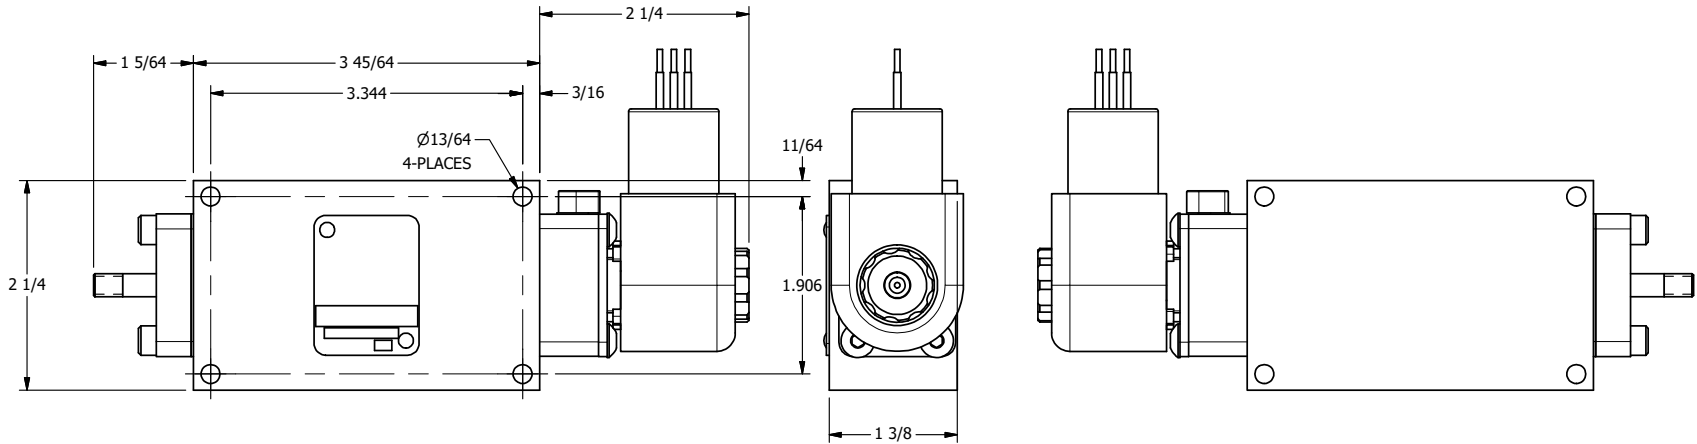

4

3

2

1

9/16  
1/4-20 UNC X 3/8  
THREADED PIN

9/16 9/16

1/2"-14 NPT  
CONDUIT CONNECTION  
18" LEADS, 3 WIRE

12

2

4

**AAA**  
PRODUCTS  
INTERNATIONAL

**AAA PRODUCTS  
INTERNATIONAL**  
7114 Harry Hines Blvd  
Dallas, TX 75235

TITLE: 1/4" SIDE PORT, SNGL SOL, 2 POS,  
SPRING RTRN, EXPL PROOF,  
LCKNG OVRD, THREADED INDCTR PIN