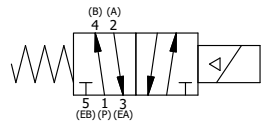

4

3

2

1

9/16
1/4-20 UNC X 3/8
THREADED PIN

9/16 9/16

1/2"-14 NPT
CONDUIT CONNECTION
18" LEADS, 3 WIRE

12

2

4

AAA
PRODUCTS
INTERNATIONAL

**AAA PRODUCTS
INTERNATIONAL**
7114 Harry Hines Blvd
Dallas, TX 75235

TITLE: 1/4" SIDE PORT, SNGL SOL, 2 POS,
SPRING RTRN, EXPL PROOF,
LCKNG OVRD, THREADED INDCTR PIN

DRAWING NO.:
DIM_ESO2XOK

THE INFORMATION CONTAINED WITHIN THIS DOCUMENT IS PROPRIETARY TO AAA PRODUCTS AND MAY NOT BE DISCLOSED WITHOUT PRIOR WRITTEN CONSENT

4

3

2

B

B

A

A