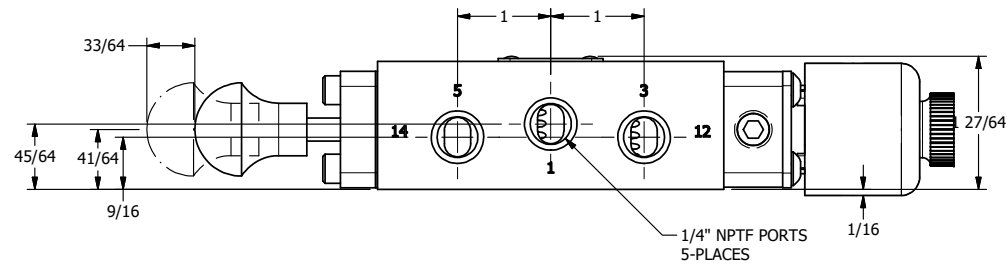

4 3 2 1

B

B

A

A

AAA
PRODUCTS
INTERNATIONAL

**AAA PRODUCTS
INTERNATIONAL**
7114 Harry Hines Blvd
Dallas, TX 75235

TITLE: 1/4" SIDE PORT, SNGL SOL, 2 POS,
SPR RTRN, EXPL PROOF,
EXCLDR, SPOOL OVRD

DRAWING NO.:
DIM_ESO2XLOS

4 3 2

THE INFORMATION CONTAINED WITHIN THIS DOCUMENT IS PROPRIETARY TO AAA PRODUCTS AND MAY NOT BE DISCLOSED WITHOUT PRIOR WRITTEN CONSENT