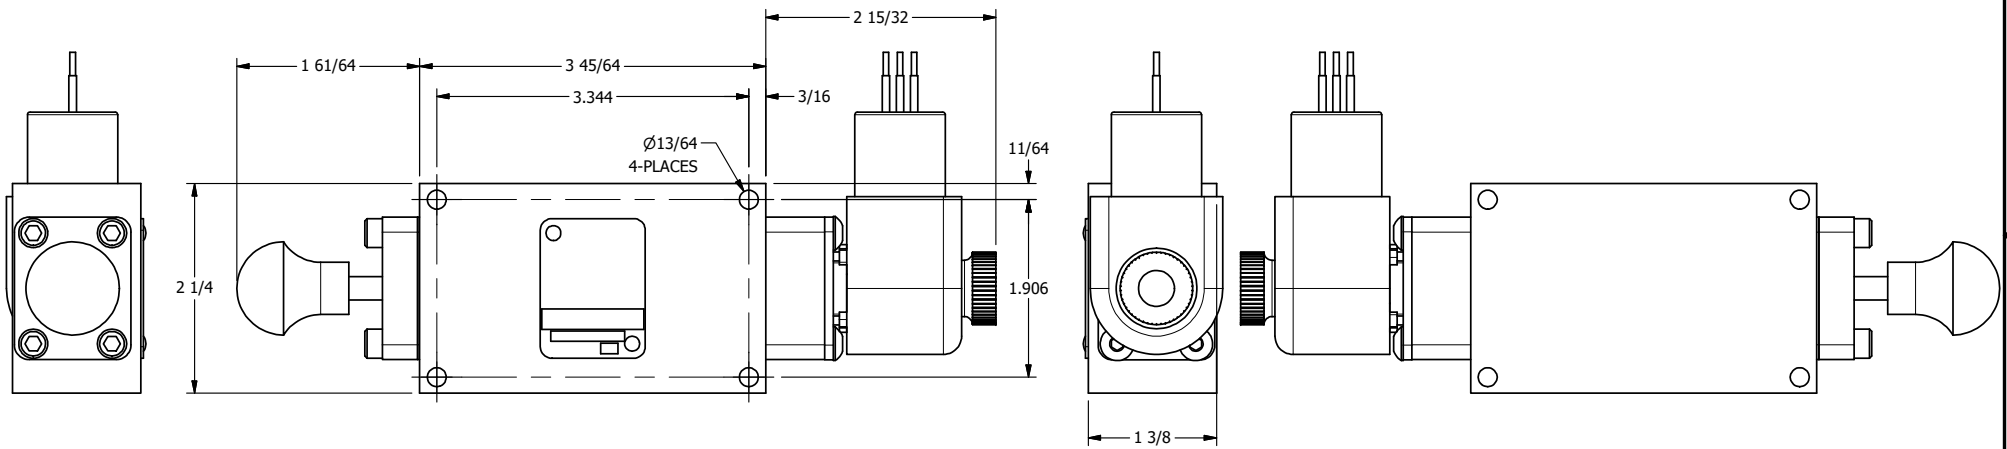

4 3 2 1

B

B

A

A

AAA
PRODUCTS
INTERNATIONAL

**AAA PRODUCTS
INTERNATIONAL**
7114 Harry Hines Blvd
Dallas, TX 75235

TITLE: 1/4" SIDE PORT, SNGL SOL, 2 POS,
SPR RTRN, EXPL PROOF,
EXCLDR, SPOOL OVRD

DRAWING NO.:
DIM_ESO2XLOS

4 3 2

THE INFORMATION CONTAINED WITHIN THIS DOCUMENT IS PROPRIETARY TO AAA PRODUCTS AND MAY NOT BE DISCLOSED WITHOUT PRIOR WRITTEN CONSENT