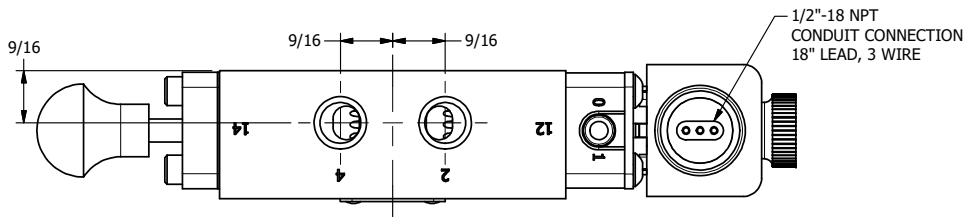

4 3 2 1

B

B

A

A

AAA
PRODUCTS
INTERNATIONAL

**AAA PRODUCTS
INTERNATIONAL**
7114 Harry Hines Blvd
Dallas, TX 75235

TITLE: 1/4" SIDE PORT, SNGL SOL, 2 POS,
SPR RTRN, EXPL PROOF,
EXCLDR, SPOOL OVRD

DRAWING NO.:
DIM_ESO2XLOS

4 3 2

THE INFORMATION CONTAINED WITHIN THIS DOCUMENT IS PROPRIETARY TO AAA PRODUCTS AND MAY NOT BE DISCLOSED WITHOUT PRIOR WRITTEN CONSENT