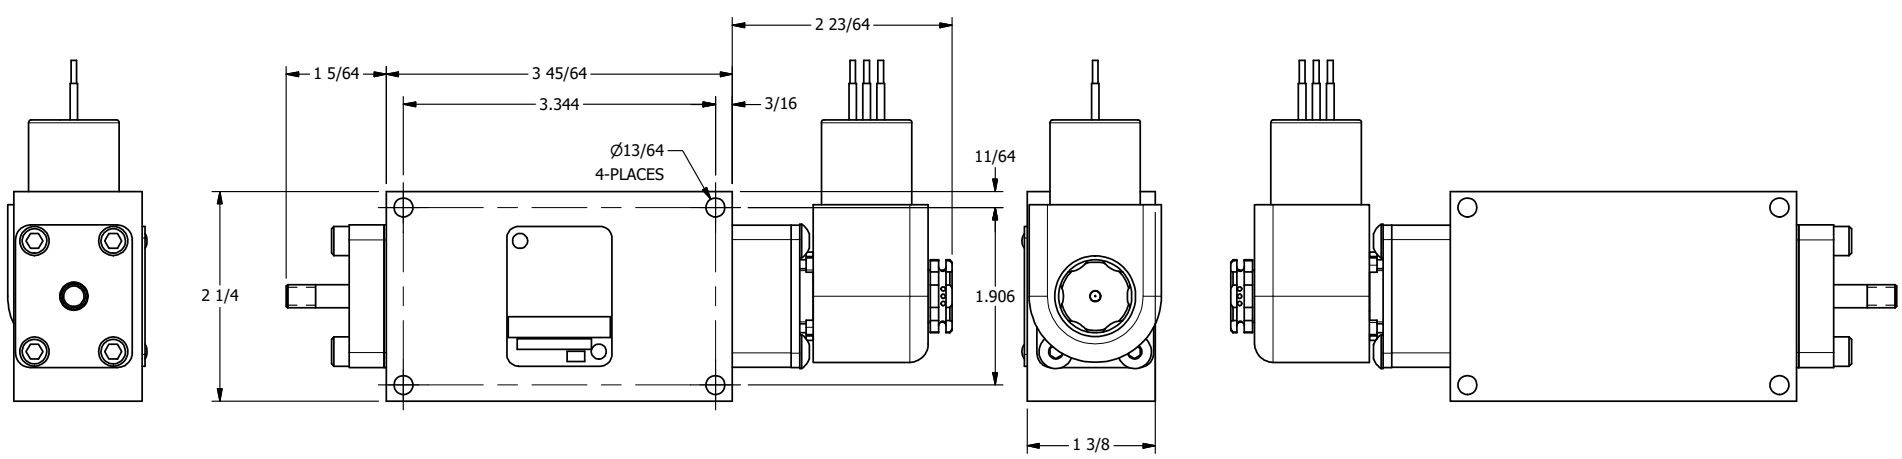

4 3 2 1

4 3 2

AAA
PRODUCTS
INTERNATIONAL

**AAA PRODUCTS
INTERNATIONAL**
7114 Harry Hines Blvd
Dallas, TX 75235

TITLE: 1/4" SIDE PORT, SNGL SOL, 2 POS,
SPR RTRN, EXPL PROOF,
THREADED INDICATOR PIN

DRAWING NO.:
DIM_ESO2XCK