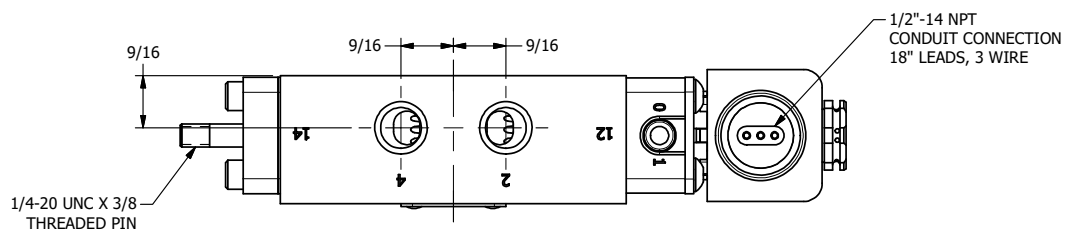

4 3 2 1

4 3 2

AAA
PRODUCTS
INTERNATIONAL

**AAA PRODUCTS
INTERNATIONAL**
7114 Harry Hines Blvd
Dallas, TX 75235

TITLE: 1/4" SIDE PORT, SNGL SOL, 2 POS,
SPR RTRN, EXPL PROOF,
THREADED INDICATOR PIN

DRAWING NO.:
DIM_ESO2XCK