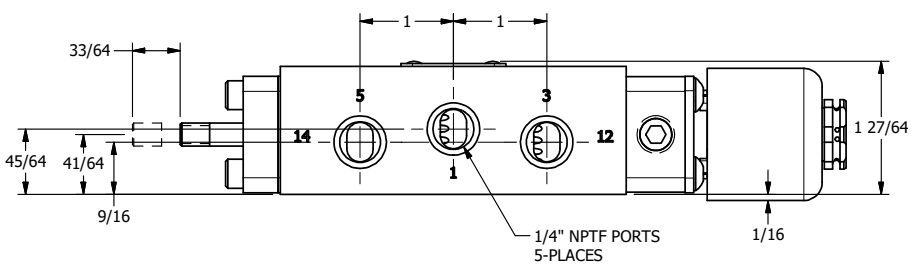

4 3 2 1

4 3 2

AAA
PRODUCTS
INTERNATIONAL

**AAA PRODUCTS
INTERNATIONAL**
7114 Harry Hines Blvd
Dallas, TX 75235

TITLE: 1/4" SIDE PORT, SNGL SOL, 2 POS,
SPR RTRN, EXPL PROOF,
THREADED INDICATOR PIN

DRAWING NO.:
DIM_ESO2XCK