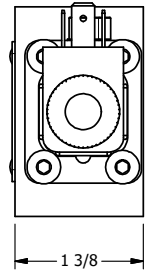

4 | 3 | 2 | 1

B

B

A

A

AAA
PRODUCTS
INTERNATIONAL

**AAA PRODUCTS
INTERNATIONAL**
7114 Harry Hines Blvd
Dallas, TX 75235

TITLE: 1/4" SIDE PORT, SNGL SOL, 2 POS,
SPRING RETURN,
LCKNG OVRD, EXCLDR, SPL OVRD

DRAWING NO.:
DIM_ESO2OLO5

4 | 3 | 2

THE INFORMATION CONTAINED WITHIN THIS DOCUMENT IS PROPRIETARY TO AAA PRODUCTS AND MAY NOT BE DISCLOSED WITHOUT PRIOR WRITTEN CONSENT