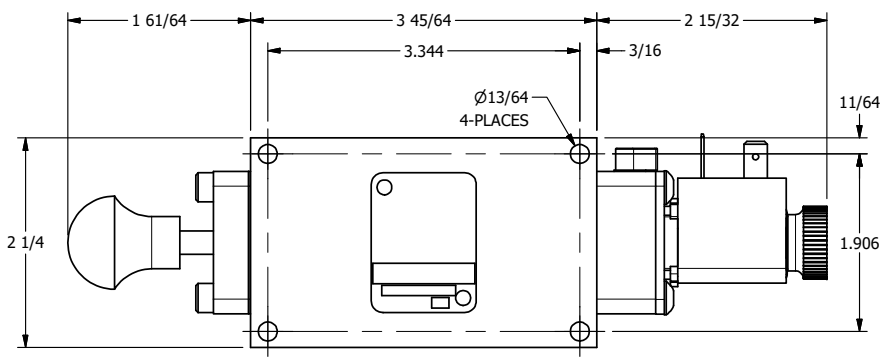

4 | 3 | 2 | 1

B

B

A

A

AAA
PRODUCTS
INTERNATIONAL

**AAA PRODUCTS
INTERNATIONAL**
7114 Harry Hines Blvd
Dallas, TX 75235

TITLE: 1/4" SIDE PORT, SNGL SOL, 2 POS,
SPRING RETURN,
LCKNG OVRD, EXCLDR, SPL OVRD

DRAWING NO.:
DIM_ESO2OLO5

4 | 3 | 2

THE INFORMATION CONTAINED WITHIN THIS DOCUMENT IS PROPRIETARY TO AAA PRODUCTS AND MAY NOT BE DISCLOSED WITHOUT PRIOR WRITTEN CONSENT