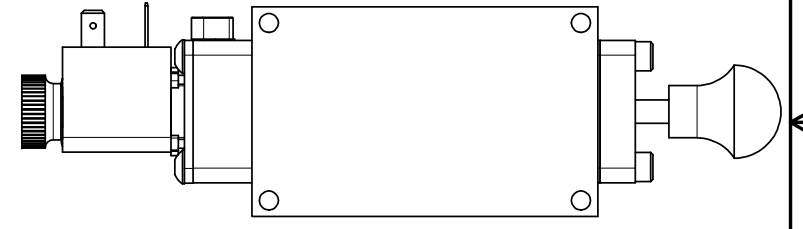

4 | 3 | 2 | 1

B

B

A

A

AAA
PRODUCTS
INTERNATIONAL

**AAA PRODUCTS
INTERNATIONAL**
7114 Harry Hines Blvd
Dallas, TX 75235

TITLE: 1/4" SIDE PORT, SNGL SOL, 2 POS,
SPRING RETURN,
LCKNG OVRD, EXCLDR, SPL OVRD

DRAWING NO.:
DIM_ESO2OLO5

4 | 3 | 2

THE INFORMATION CONTAINED WITHIN THIS DOCUMENT IS PROPRIETARY TO AAA PRODUCTS AND MAY NOT BE DISCLOSED WITHOUT PRIOR WRITTEN CONSENT