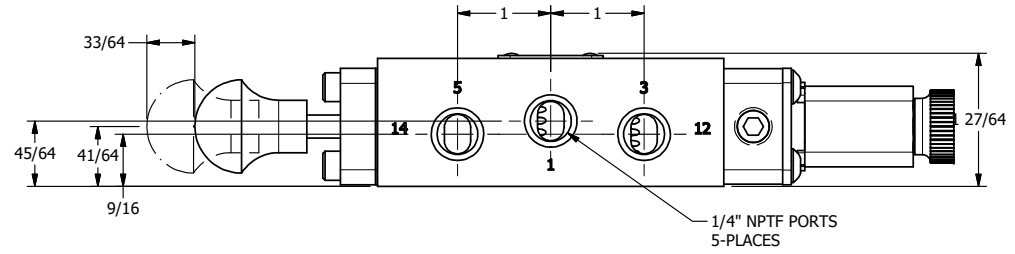

4 | 3 | 2 | 1

B

B

A

A

AAA
PRODUCTS
INTERNATIONAL

**AAA PRODUCTS
INTERNATIONAL**
7114 Harry Hines Blvd
Dallas, TX 75235

TITLE: 1/4" SIDE PORT, SNGL SOL, 2 POS,
SPRING RETURN,
LCKNG OVRD, EXCLDR, SPL OVRD

DRAWING NO.:
DIM_ESO2OLO5

4 | 3 | 2

THE INFORMATION CONTAINED WITHIN THIS DOCUMENT IS PROPRIETARY TO AAA PRODUCTS AND MAY NOT BE DISCLOSED WITHOUT PRIOR WRITTEN CONSENT