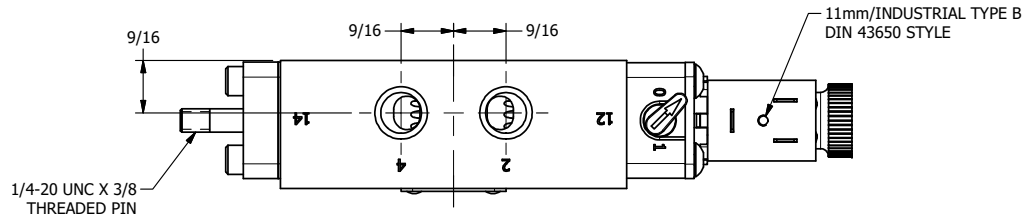

4

3

2

1

AAA
PRODUCTS
INTERNATIONAL

**AAA PRODUCTS
INTERNATIONAL**
7114 Harry Hines Blvd
Dallas, TX 75235

TITLE: 1/4" SIDE PORT, SNGL SOL, 2 POS,
SPR RTRN,
LCK OVRD, EXCLDR, THREADED PIN

DRAWING NO.:
DIM_ESO2OLK