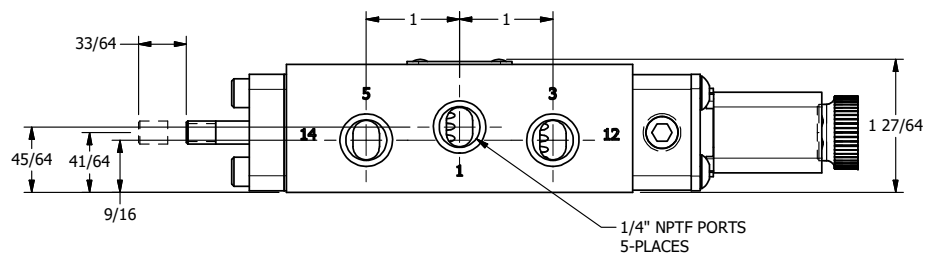

4

3

2

1

AAA
PRODUCTS
INTERNATIONAL

**AAA PRODUCTS
INTERNATIONAL**
7114 Harry Hines Blvd
Dallas, TX 75235

TITLE: 1/4" SIDE PORT, SNGL SOL, 2 POS,
SPR RTRN,
LCK OVRD, EXCLDR, THREADED PIN

DRAWING NO.:
DIM_ESO2OLK