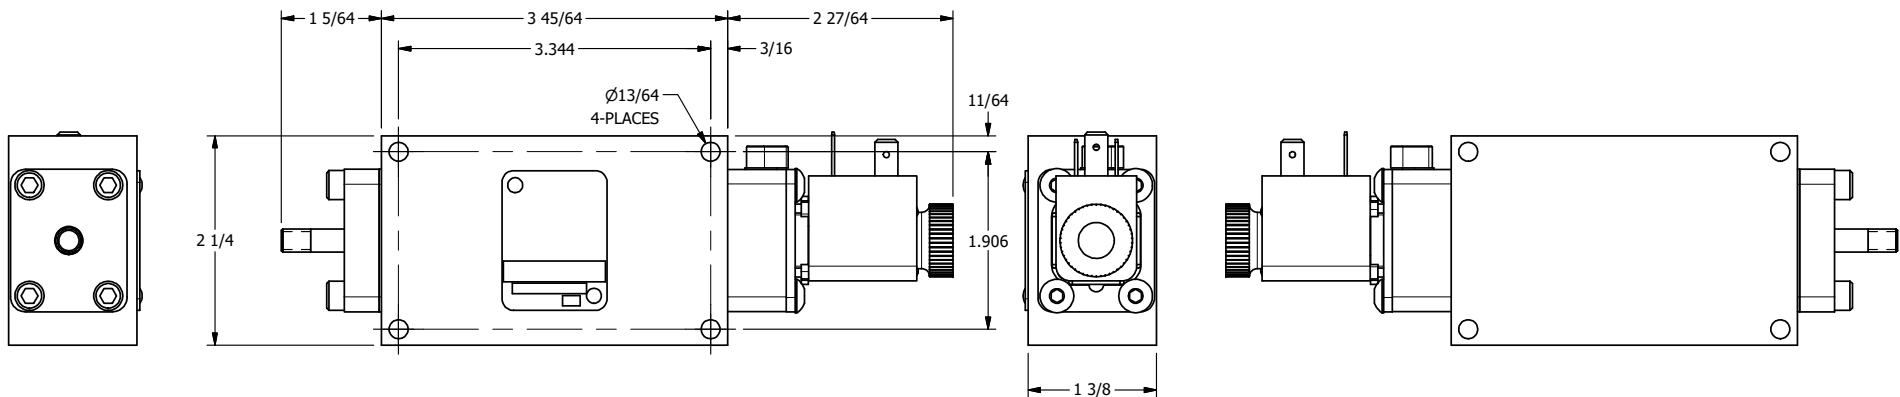

4

3

2

1

AAA
PRODUCTS
INTERNATIONAL

**AAA PRODUCTS
INTERNATIONAL**
7114 Harry Hines Blvd
Dallas, TX 75235

TITLE: 1/4" SIDE PORT, SNGL SOL, 2 POS,
SPR RTRN,
LCK OVRD, EXCLDR, THREADED PIN

DRAWING NO.:
DIM_ESO2OLK